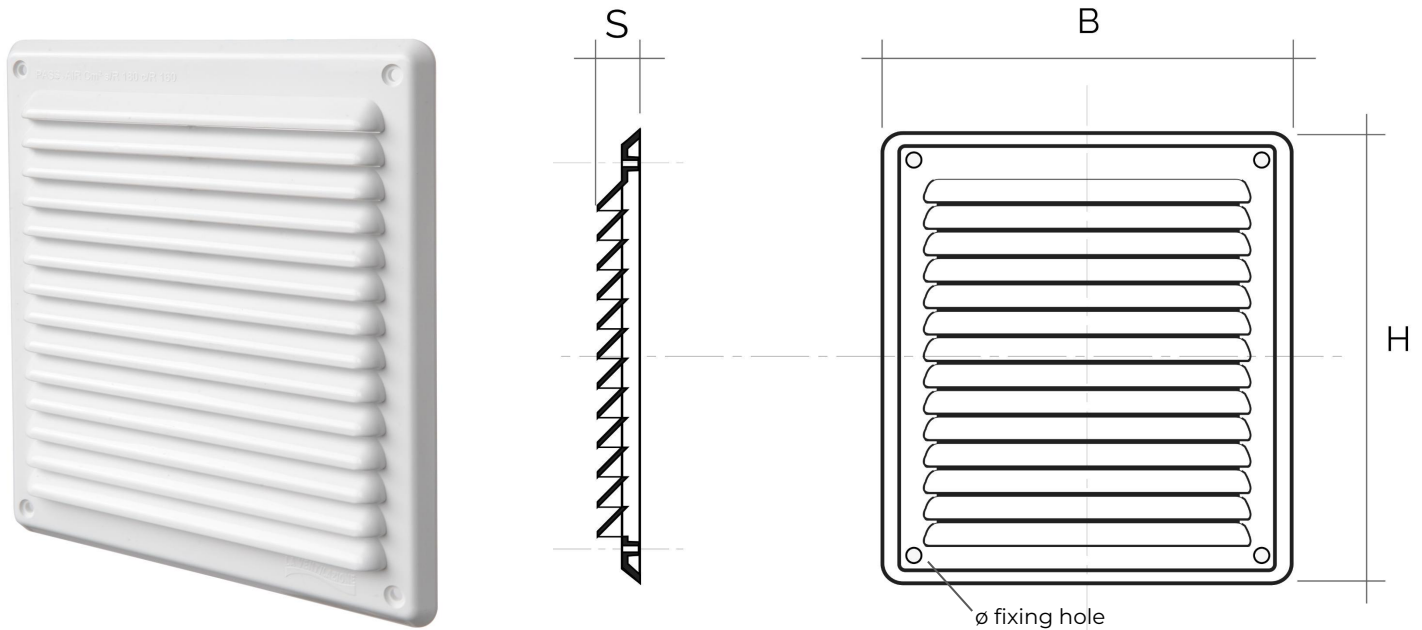

Surface-mounting rectangular wall grilles, series A

Item	BxH mm	S mm	hole to hole distance mm	ø fixing hole mm	Pass Air cm ²
A2023B	204x230	20	177x203	4	180
A2023M	204x230	20	177x203	4	180

Description: Surface-mounting rectangular wall grille

Material: ABS plastic

Colour: A2023B White - A2023M Brown

Features: Surface-mounting rectangular ventilation grille to be fixed to the wall with screws and plugs. Suitable for both indoors and outdoors installation.

- Description:** Surface-mounting rectangular wall grille
- Material:** ABS plastic
- Colour:** AR2023B White - AR2023M Brown - AR2023RAN Shining copper effect
- Features:** Surface-mounting rectangular ventilation grille to be fixed to the wall with screws and plugs. Suitable for both indoors and outdoors installation.

Description: Surface-mounting rectangular wall grille

Material: ABS plastic

Colour: AD2023B White - AD2023M Brown

Features: Surface-mounting rectangular ventilation grille to be fixed to the wall with screws and plugs, including adjustable air flow by knob. Suitable for both indoors and outdoors installation.