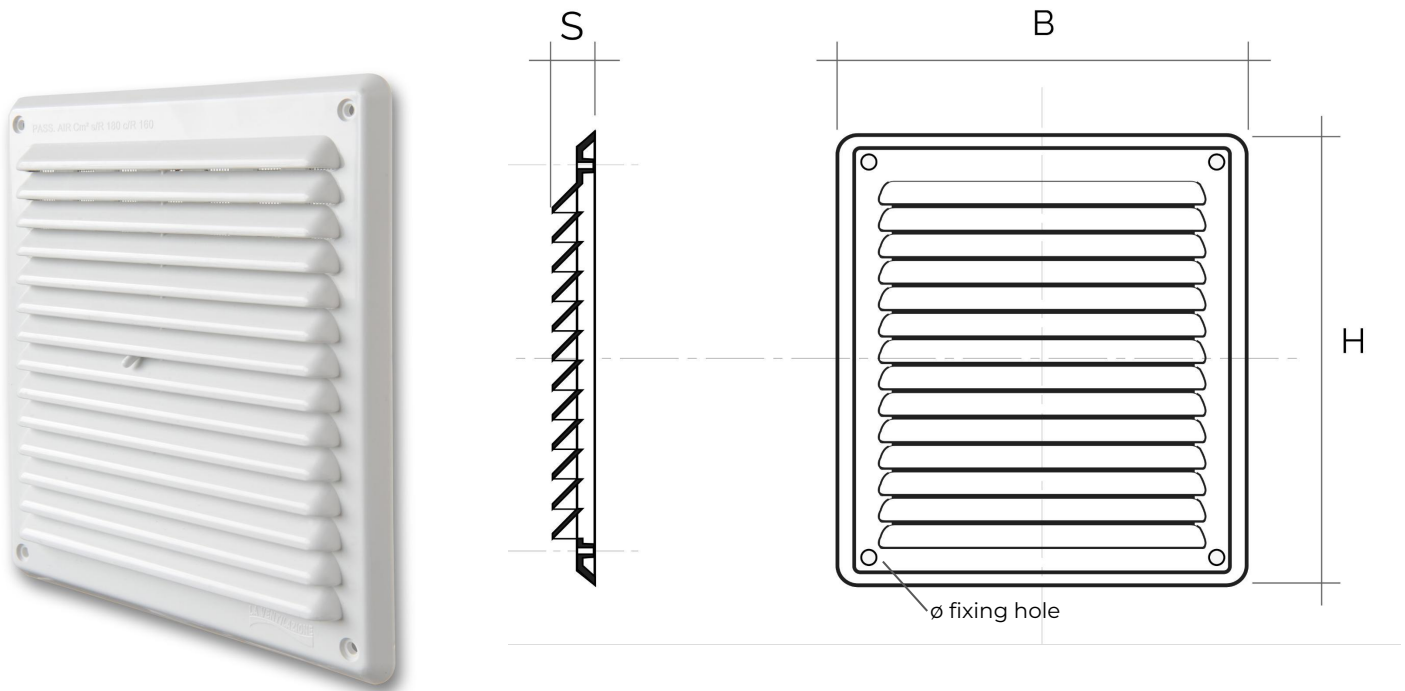

Surface-mounting rectangular wall grilles, series A

Item	BxH mm	S mm	hole to hole distance mm	ø fixing hole mm	Pass Air cm²	Adjustable air flow
AD2023B	204x230	20	177x203	4	100	✓
AD2023M	204x230	20	177x203	4	100	✓

Description: Surface-mounting rectangular wall grille

Material: ABS plastic

Colour: AD2023B White - AD2023M Brown

Features: Surface-mounting rectangular ventilation grille to be fixed to the wall with screws and plugs, including adjustable air flow by knob. Suitable for both indoors and outdoors installation.