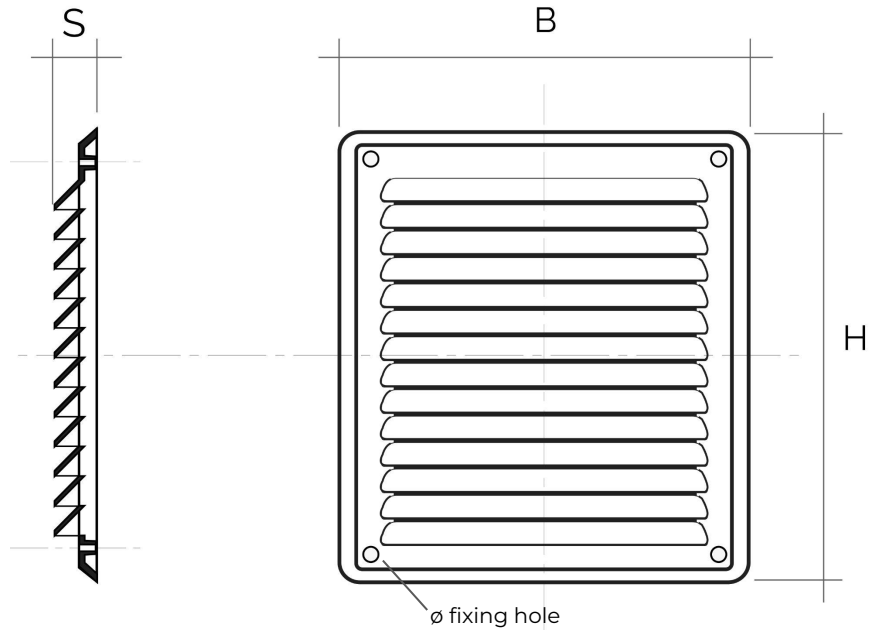

Description: Surface-mounting rectangular wall grille

Material: ABS plastic

Colour: ADR2023B White - ADR2023M Brown

Features: Surface-mounting rectangular ventilation grille to be fixed to the wall with screws and plugs, including insect screen and adjustable air flow by knob. Suitable for both indoors and outdoors installation.

Surface-mounting rectangular wall grilles, series A

Item	BxH mm	S mm	hole to hole distance mm	ø fixing hole mm	Pass Air cm ²	Adjustable air flow + Cords
ADS2023B	204x230	20	177x203	4	100	✓
ADS2023M	204x230	20	177x203	4	100	✓