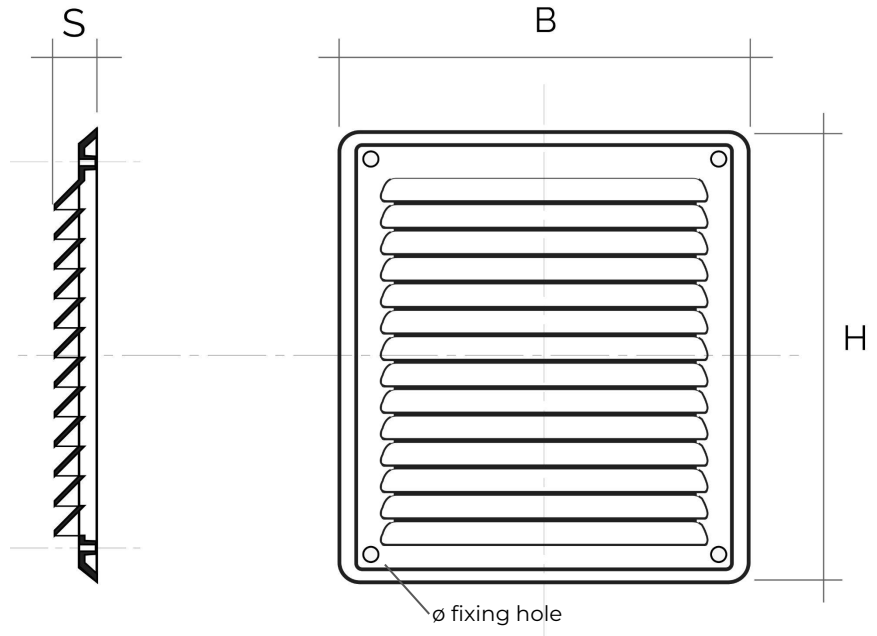

Surface-mounting rectangular wall grilles, series A

Item	BxH mm	S mm	hole to hole distance mm	ø fixing hole mm	Pass Air cm²	Adjustable air flow + Insect screen
ADR2023B	204x230	20	177x203	4	100	✓
ADR2023M	204x230	20	177x203	4	100	✓

Description: Surface-mounting rectangular wall grille

Material: ABS plastic

Colour: ADR2023B White - ADR2023M Brown

Features: Surface-mounting rectangular ventilation grille to be fixed to the wall with screws and plugs, including insect screen and adjustable air flow by knob. Suitable for both indoors and outdoors installation.