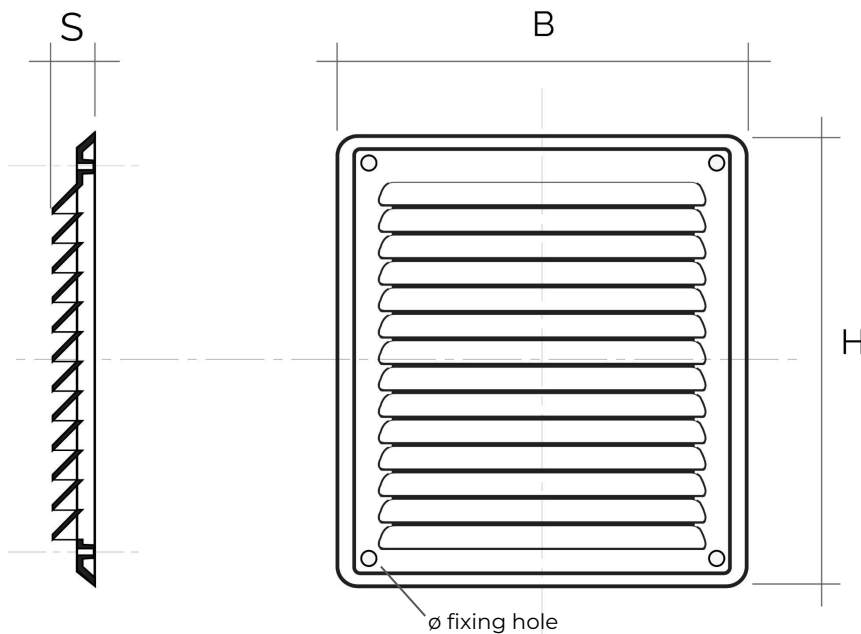

Surface-mounting rectangular wall grilles, series A

Item	BxH mm	S mm	hole to hole distance mm	ø fixing hole mm	Pass Air cm ²	Adjustable air flow + Cords
ADS2023B	204x230	20	177x203	4	100	✓
ADS2023M	204x230	20	177x203	4	100	✓

Description: Surface-mounting rectangular wall grille

Material: ABS plastic

Colour: ADS2023B White - ADS2023M Brown

Features: Surface-mounting rectangular ventilation grille to be fixed to the wall with screws and plugs, including cords to remotely adjust the air flow. Suitable for both indoors and outdoors installation.

Surface-mounting rectangular wall grilles, series A

Item	BxH mm	S mm	hole to hole distance mm	ø fixing hole mm	Pass Air cm ²	Adjustable air flow + Insect screen + Cords
ADSR2023B	204x230	20	177x203	4	100	✓
ADSR2023M	204x230	20	177x203	4	100	✓