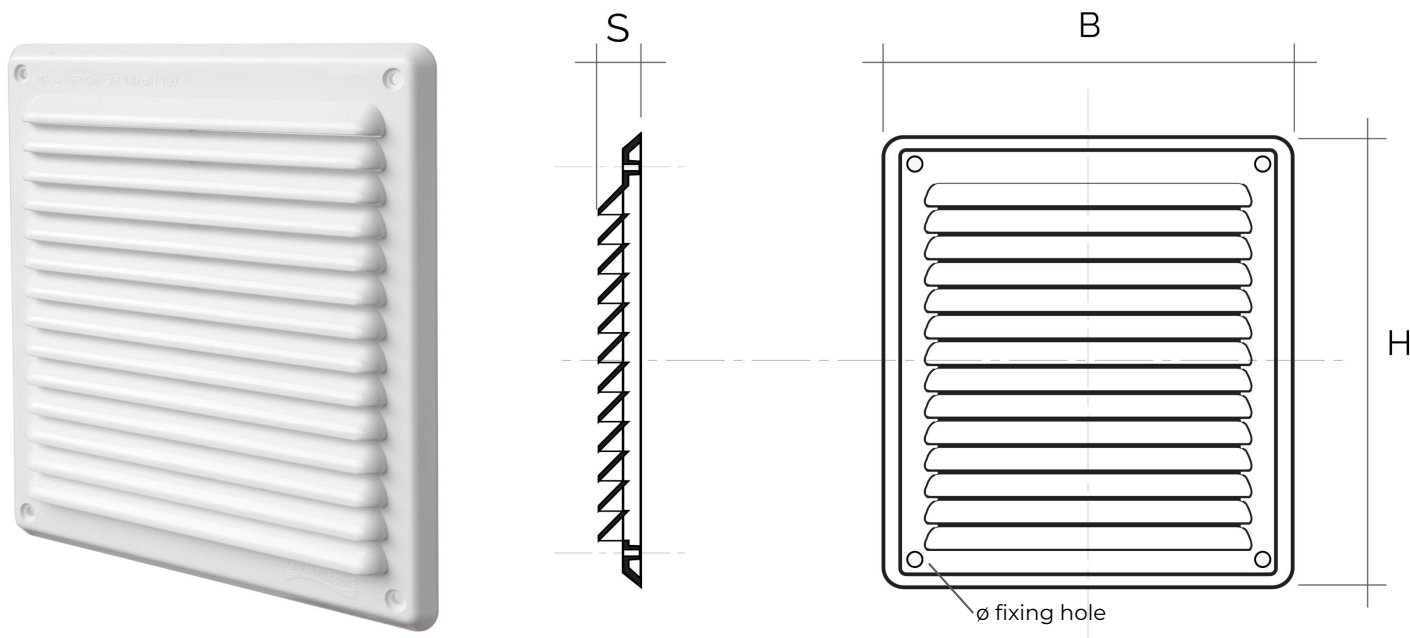

Surface-mounting rectangular wall grilles, series A

Item	BxH mm	S mm	hole to hole distance mm	∅ fixing hole mm	Pass Air cm²	Insect screen
AR2023B	204x230	20	177x203	4	160	✓
AR2023M	204x230	20	177x203	4	160	✓
AR2023RAN	204x230	20	177x203	4	160	✓

1. **Description:** Surface-mounting rectangular wall grille
2. **Material:** ABS plastic
3. **Colour:** AR2023B White - AR2023M Brown - AR2023RAN Shining copper effect
4. **Features:** Surface-mounting rectangular ventilation grille to be fixed to the wall with screws and plugs. Suitable for both indoors and outdoors installation.