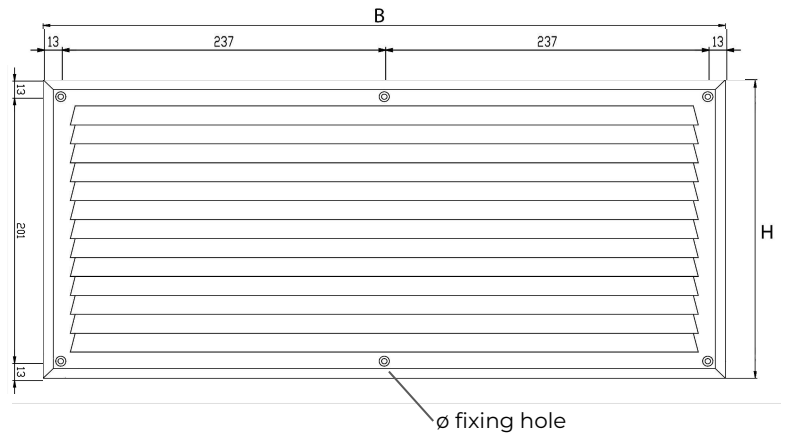

Surface-mounting rectangular wall grilles, series A

Item	BxH mm	S mm	hole to hole distance mm	ø fixing hole mm	Pass Air cm ²
A5023B	500x227	20	474x201	4	530
A5023M	500x227	20	474x201	4	530

Description: Surface-mounting rectangular wall grille

Material: ABS plastic

Colour: AR5023B White - AR5023M Brown

Features: Surface-mounting rectangular ventilation grille to be fixed to the wall with screws and plugs. Suitable for both indoors and outdoors installation.

Surface-mounting rectangular wall grilles, series A

Item	BxH mm	S mm	hole to hole distance mm	ø fixing hole mm	Pass Air cm ²	Insect screen
AR5023B	500x227	20	474x201	4	500	✓
AR5023M	500x227	20	474x201	4	500	✓

Description: Surface-mounting rectangular wall grille

Material: ABS plastic

Colour: AR5023B White - AR5023M Brown

Features: Surface-mounting rectangular ventilation grille to be fixed to the wall with screws and plugs. Suitable for both indoors and outdoors installation.