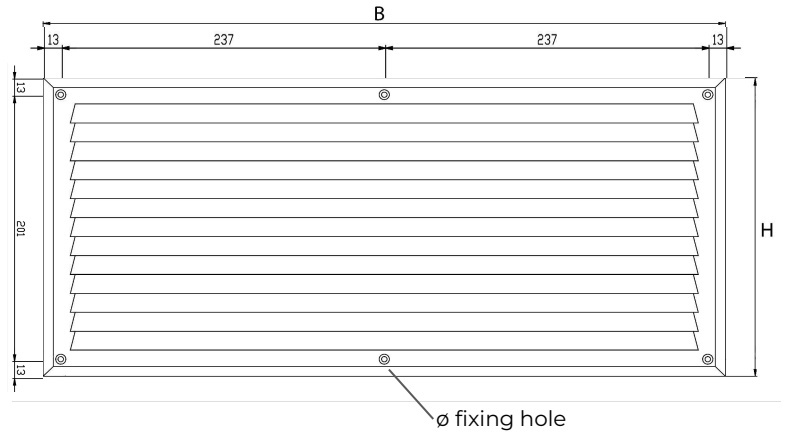

Surface-mounting rectangular wall grilles, series A

Item	BxH mm	S mm	hole to hole distance mm	ø fixing hole mm	Pass Air cm ²
A5023B	500x227	20	474x201	4	530
A5023M	500x227	20	474x201	4	530

Description: Surface-mounting rectangular wall grille

Material: ABS plastic

Colour: AR5023B White - AR5023M Brown

Features: Surface-mounting rectangular ventilation grille to be fixed to the wall with screws and plugs. Suitable for both indoors and outdoors installation.

Surface-mounting rectangular wall grilles, series A

Item	BxH mm	S mm	hole to hole distance mm	ø fixing hole mm	Pass Air cm ²	Insect screen
AR5023B	500x227	20	474x201	4	500	✓
AR5023M	500x227	20	474x201	4	500	✓

Description: Surface-mounting rectangular wall grille

Material: ABS plastic

Colour: AR5023B White - AR5023M Brown

Features: Surface-mounting rectangular ventilation grille to be fixed to the wall with screws and plugs. Suitable for both indoors and outdoors installation.