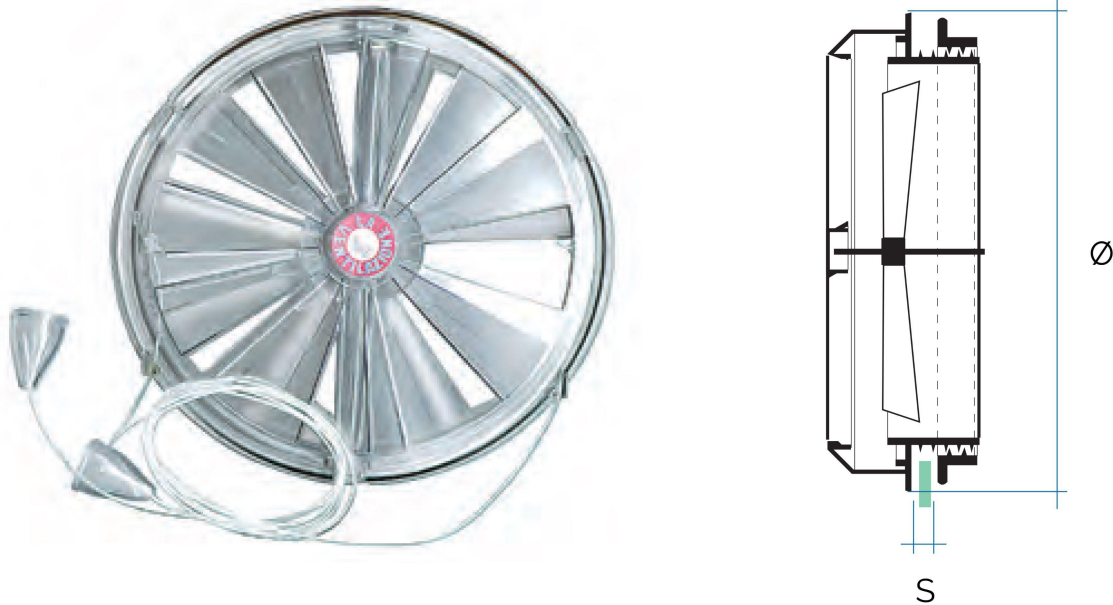

## Transparent mechanical aerators

Item	Ø mm external	Ø Hole glass mm	S glass max mm
<b>AE120</b>	130	120	20
<b>AE160</b>	170	160	22
<b>AE200</b>	210	200	22
<b>AE240</b>	250	240	12

**Description:** Glass-like thermal aerator

**Material:** Methacrylate

**Colour:** Transparent

**Features:** Thermal vent for windows. including threaded ring for fixing and cords for opening and closing the grate and with thermally operated propeller.