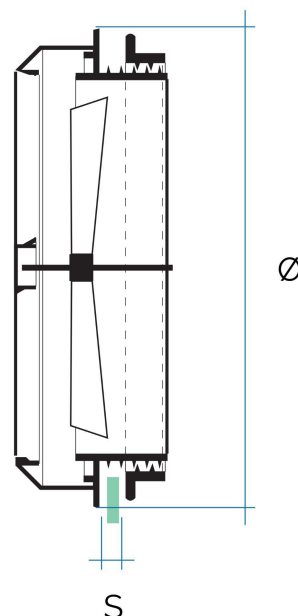

Transparent mechanical aerators

Item	Ø mm external	Ø Hole glass mm	S glass max mm
AET16	170	160	22
AET20	210	200	22

Description: Glass-like thermal aerator

Material: Methacrylate

Colour: Transparent

Features: Thermal vent for windows. including threaded ring for glass fixing. With fixed grille and thermally operated propeller.