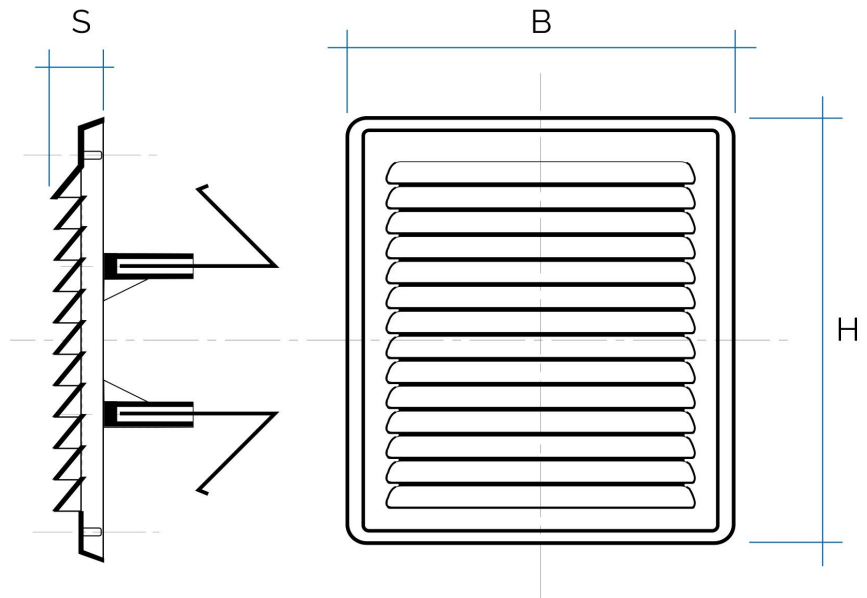

Rectangular self-adjusting grilles with springs

Item	BxH mm	S mm	Insect screen	Hole Ø mm min	Hole Ø mm max	Pass Air cm²
BM140B	175x146	20		100	140	100
BM140M	175x146	20		100	140	100
BMR140B	175x146	20	✓	100	140	100
BMR140M	175x146	20	✓	100	140	100

Description: Rectangular ventilation grille with fixing springs

Material: ABS plastic

Colour: BM140B White - BM140M Brown - BMR140B White - BMR140M Brown

Features: Rectangular ventilation grille with fixing springs for holes from $\varnothing$ 100 mm to $\varnothing$ 140 mm, which can be installed both indoors and outdoors.