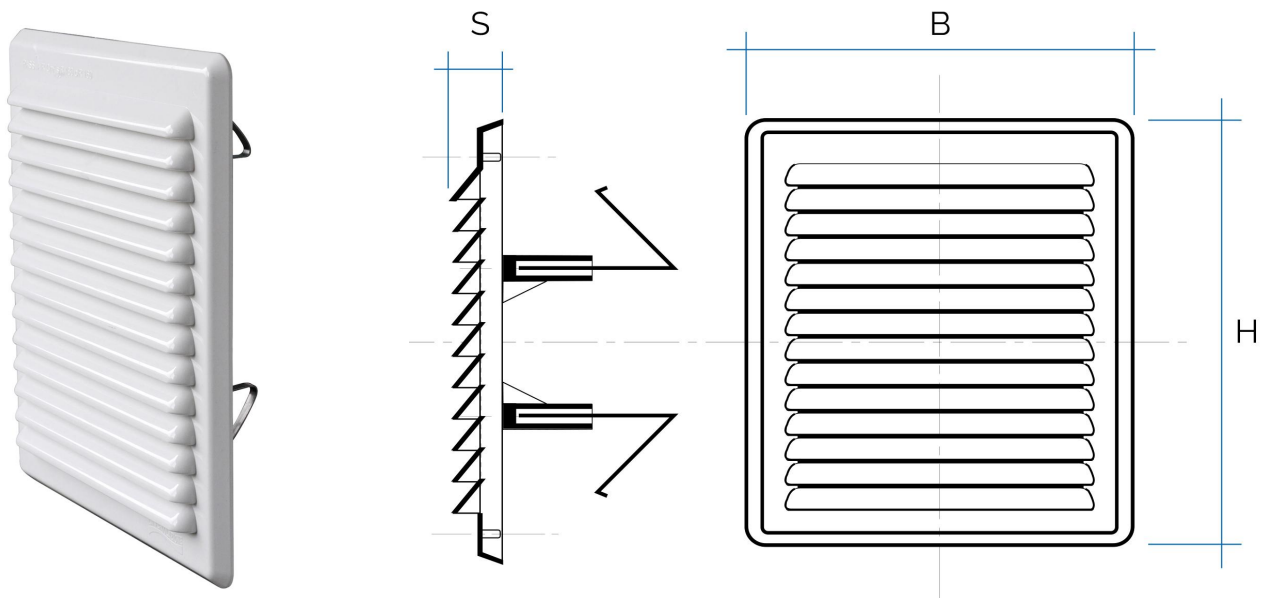

Square self-adjusting grilles with springs

Item	BxH mm	S mm	Insect screen	Hole Ø mm min	Hole Ø mm max	Pass Air cm ²
AM200B	204x230	20		140	200	180
AM200M	204x230	20		140	200	180
AMR200B	204x230	20	✓	140	200	180
AMR200M	204x230	20	✓	140	200	180

Description: Square ventilation grille with fixing springs

Material: ABS plastic

Colour: AM200B White - AM200M Brown - AMR200B White - AMR200M Brown

Features: Square self-adjusting ventilation grille with fixing springs for holes from \varnothing 140 mm to \varnothing 200 mm, which can be installed both indoors and outdoors.

Square self-adjusting grilles with springs

Item	BxH mm	S mm	Insect screen	Hole Ø mm min	Hole Ø mm max	Pass Air cm ²
AM2323B	227x227	20		160	200	210
AMR2323B	227x227	20	✓	160	200	200

Description: Square ventilation grille with fixing springs

Material: ABS plastic

Colour: AM2323B White - AMR2323B White

Features: Square self-adjusting ventilation grille with fixing springs for holes from Ø 160 mm to Ø 200 mm, which can be installed both indoors and outdoors.