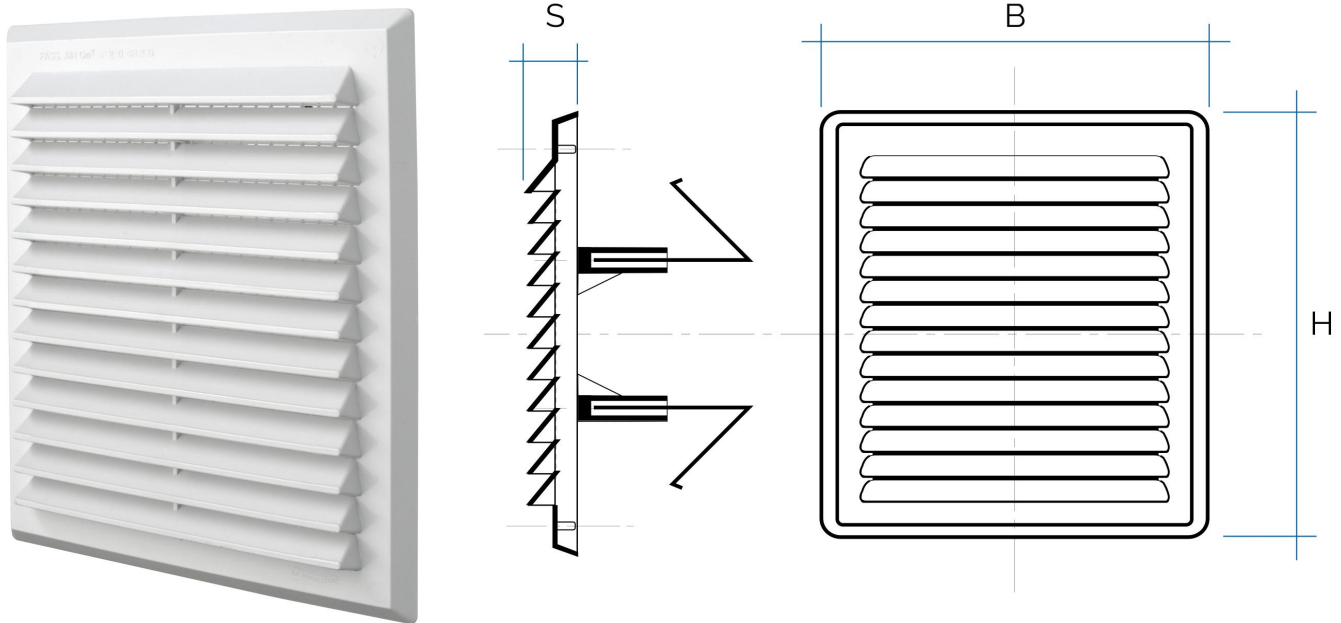

Square self-adjusting grilles with springs

Item	BxH mm	S mm	Insect screen	Hole Ø mm min	Hole Ø mm max	Pass Air cm ²
AM200B	204x230	20		140	200	180
AM200M	204x230	20		140	200	180
AMR200B	204x230	20	✓	140	200	180
AMR200M	204x230	20	✓	140	200	180

Description: Square ventilation grille with fixing springs

Material: ABS plastic

Colour: AM200B White - AM200M Brown - AMR200B White - AMR200M Brown

Features: Square self-adjusting ventilation grille with fixing springs for holes from \varnothing 140 mm to \varnothing 200 mm, which can be installed both indoors and outdoors.

Square self-adjusting grilles with springs

Item	BxH mm	S mm	Insect screen	Hole Ø mm min	Hole Ø mm max	Pass Air cm ²
AM2323B	227x227	20		160	200	210
AMR2323B	227x227	20	✓	160	200	200

Description: Square ventilation grille with fixing springs

Material: ABS plastic

Colour: AM2323B White - AMR2323B White

Features: Square self-adjusting ventilation grille with fixing springs for holes from Ø 160 mm to Ø 200 mm, which can be installed both indoors and outdoors.