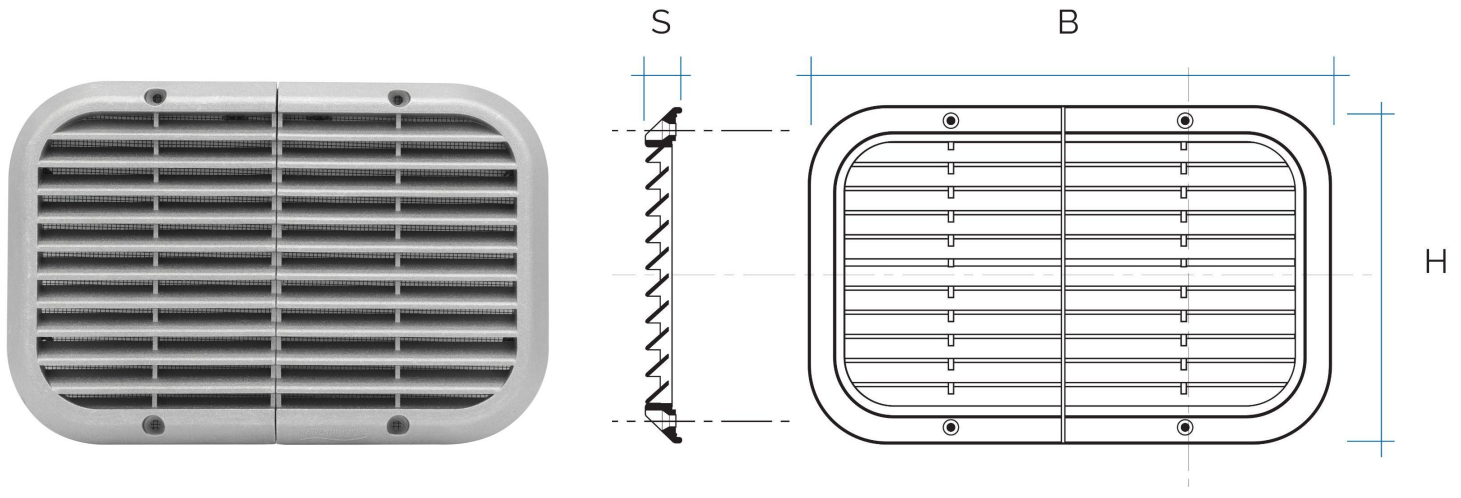

Aluminium anti breaking grilles

= Compatible with saline environments

	Item	Colour	BxH mm	S mm	Pass Air cm²	Insect screen
	AS2215	aluminium	220x150	15	120	
	AS2215B	white alu.	220x150	15	120	
	ASR2215	aluminium	220x150	15	110	✓
	ASR2215B	white alu.	220x150	15	110	✓

Description: Surface-mounting shatterproof ventilation grille

Material: Die-cast aluminium

Features: Surface-mounting rectangular ventilation grille in die-cast aluminium. The shatterproof and impact resistant grille is non-deformable and long-lasting. Aesthetically elegant and available in various colors.