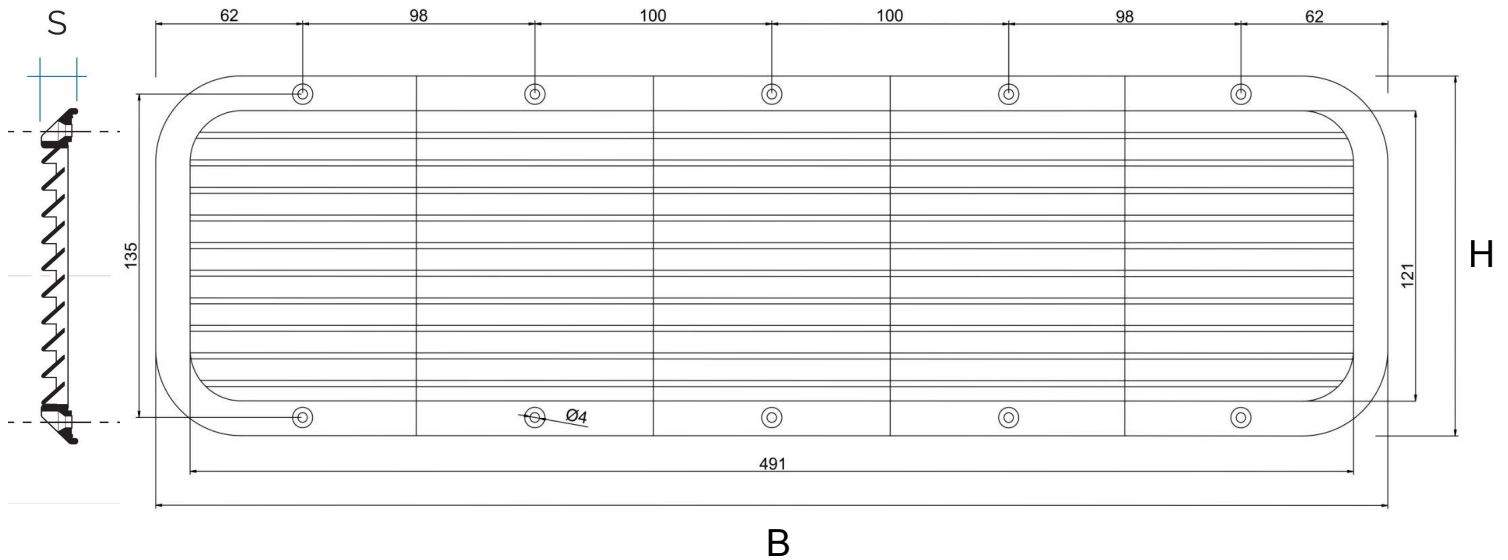

Aluminium anti breaking grilles

= Compatible with saline environments

Item	Colour	BxH mm	S mm	Pass Air cm²	Insect screen
AS5215	aluminium	520x150	15	315	
AS5215B	white alu.	520x150	15	315	
ASR5215	aluminium	520x150	15	290	✓
ASR5215B	white alu.	520x150	15	290	✓

Description: Surface-mounting shatterproof ventilation grille

Material: Die-cast aluminium

Features: Surface-mounting rectangular ventilation grille in die-cast aluminium. The shatterproof and impact resistant grille is non-deformable and long-lasting. Aesthetically elegant and available in various colors.