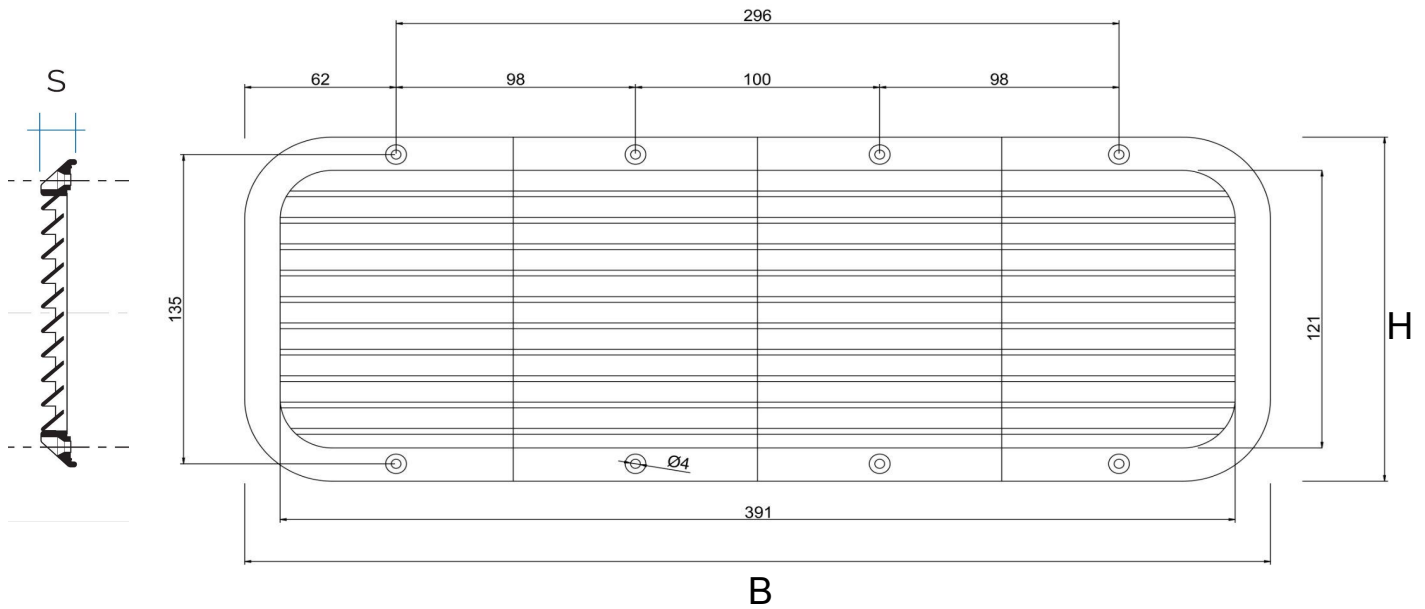

Aluminium anti breaking grilles

= Compatible with saline environments

Item	Colour	BxH mm	S mm	Pass Air cm²	Insect screen
AS4215	aluminium	420x150	15	250	
AS4215B	white alu.	420x150	15	250	
ASR4215	aluminium	420x150	15	230	✓
ASR4215B	white alu.	420x150	15	230	✓

Description: Surface-mounting shatterproof ventilation grille

Material: Die-cast aluminium

Features: Surface-mounting rectangular ventilation grille in die-cast aluminium. The shatterproof and impact resistant grille is non-deformable and long-lasting. Aesthetically elegant and available in various colors.