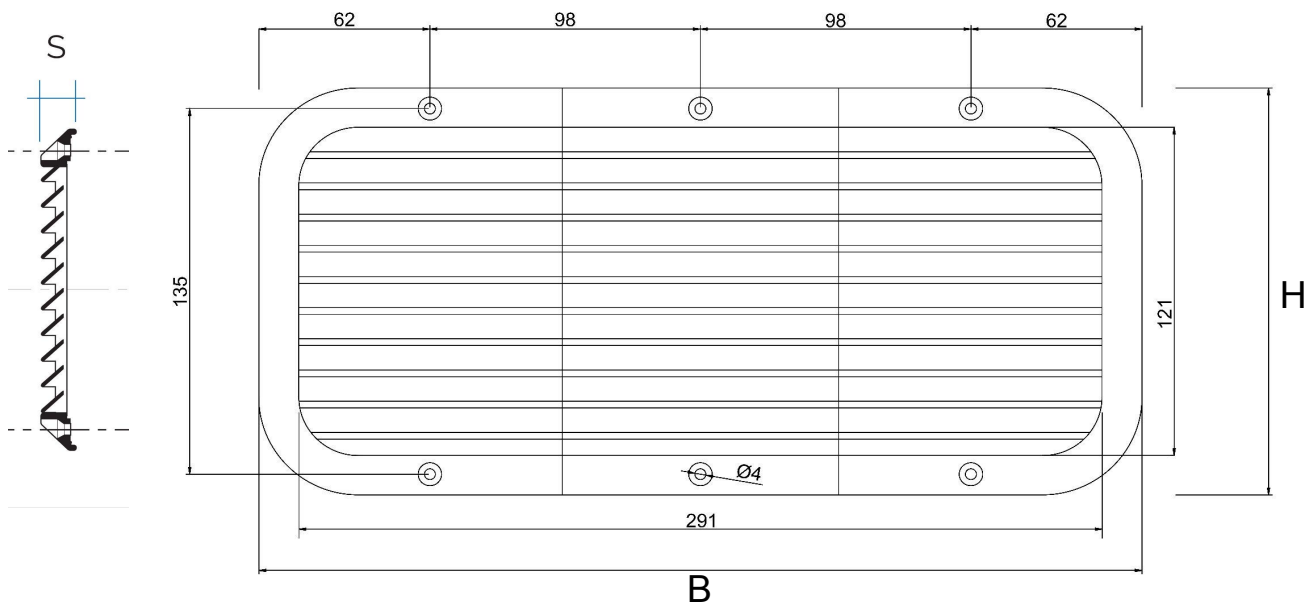

Aluminium anti breaking grilles

= Compatible with saline environments

Item	Colour	BxH mm	S mm	Pass Air cm²	Insect screen
AS3215	aluminium	320x150	15	185	
AS3215B	white alu.	320x150	15	185	
ASR3215	aluminium	320x150	15	170	✓
ASR3215B	white alu.	320x150	15	170	✓

Description: Surface-mounting shatterproof ventilation grille

Material: Die-cast aluminium

Features: Surface-mounting rectangular ventilation grille in die-cast aluminium. The shatterproof and impact resistant grille is non-deformable and long-lasting. Aesthetically elegant and available in various colors.