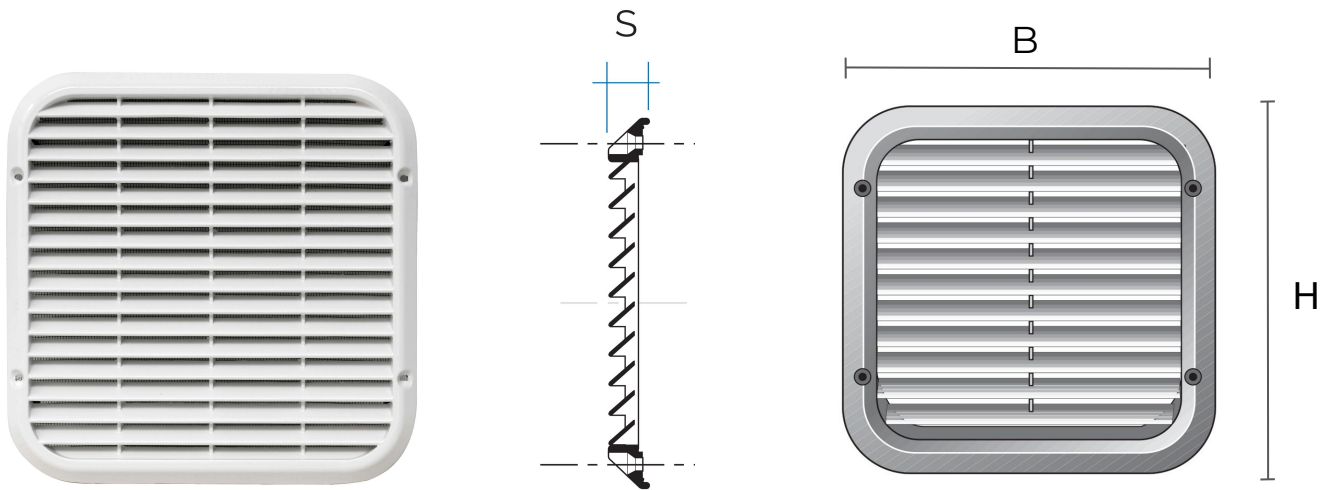

## Aluminium anti breaking grilles

 = Compatible with saline environments

	Item	Colour	BxH mm	S mm	Pass Air cm <sup>2</sup>
	<b>ASQ2222</b>	aluminium	220x220	15	220
	<b>ASQ2222B</b>	white alu.	220x220	15	220
	<b>ASQ2222M</b>	brown alu.	220x220	15	220

**Description:** Surface-mounting shatterproof ventilation grille

**Material:** Die-cast aluminium

**Features:** Surface-mounting square ventilation grille in die-cast aluminium. The shatterproof and impact resistant grille is non-deformable and long-lasting. Aesthetically elegant and available in various colors.

**Description:** Surface-mounting shatterproof ventilation grille

**Material:** Die-cast aluminium

**Features:** Surface-mounting square ventilation grille in die-cast aluminium, with insect screen. The shatterproof and impact resistant grille is non-deformable and long-lasting. Aesthetically elegant and available in various colors.

**Description:** Surface-mounting shatterproof ventilation grille

**Material:** Die-cast aluminium

**Features:** Surface-mounting rectangular ventilation grille in die-cast aluminium. The shatterproof and impact resistant grille is non-deformable and long-lasting. Aesthetically elegant and available in various colors.