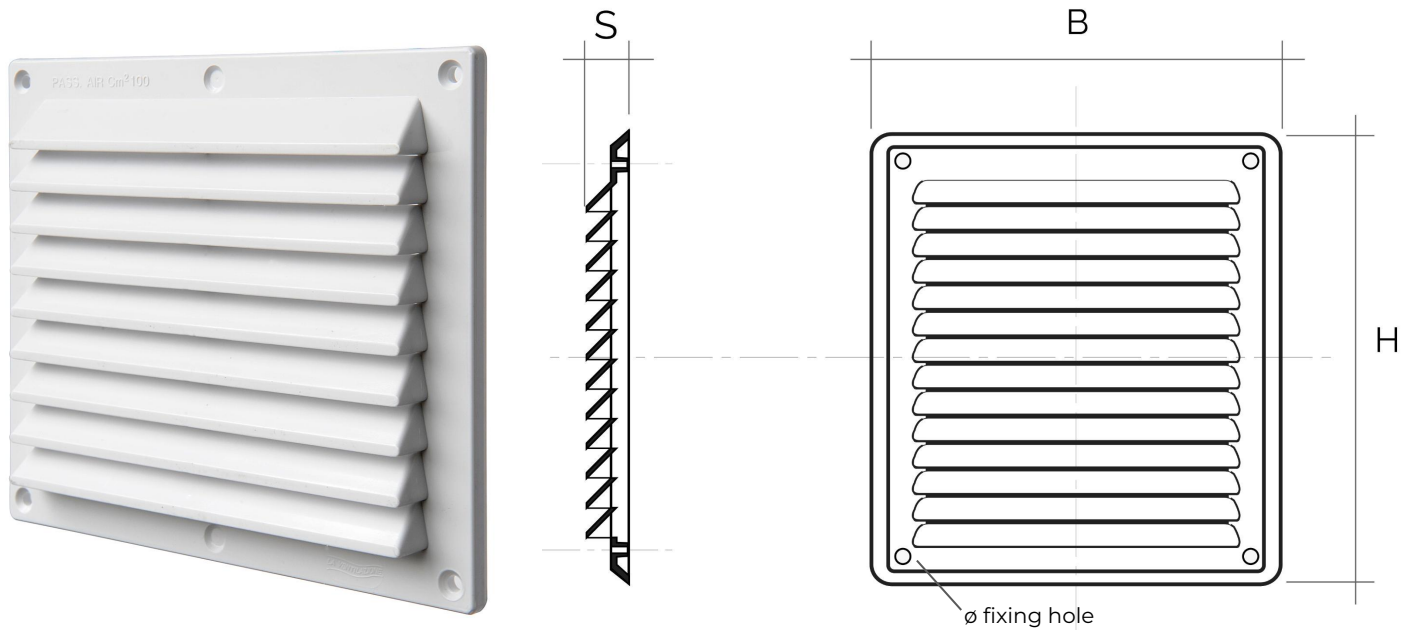

Surface-mounting rectangular wall grilles, series B

Item	BxH mm	S mm	hole to hole distance mm	ø fixing hole mm	Pass Air cm ²
B1714B	175x146	20	161x132	4	100
B1714M	175x146	20	161x132	4	100

Description: Surface-mounting rectangular wall grille

Material: ABS plastic

Colour: B1714B White - B1714M Brown

Features: Surface-mounting rectangular ventilation grille to be fixed to the wall with screws and plugs. Suitable for both indoors and outdoors installation.

Description: Surface-mounting rectangular wall grille

Material: ABS plastic

Colour: BR1714B White - BR1714M Brown - BR1714RAN Shining copper effect

Features: Surface-mounting rectangular ventilation grille to be fixed to the wall with screws and plugs. Suitable for both indoors and outdoors installation.

Description: Surface-mounting rectangular wall grille

Material: ABS plastic

Colour: BD1714B White - BD1714M Brown

Features: Surface-mounting rectangular ventilation grille to be fixed to the wall with screws and plugs, including adjustable air flow by knob. Suitable for both indoors and outdoors installation.