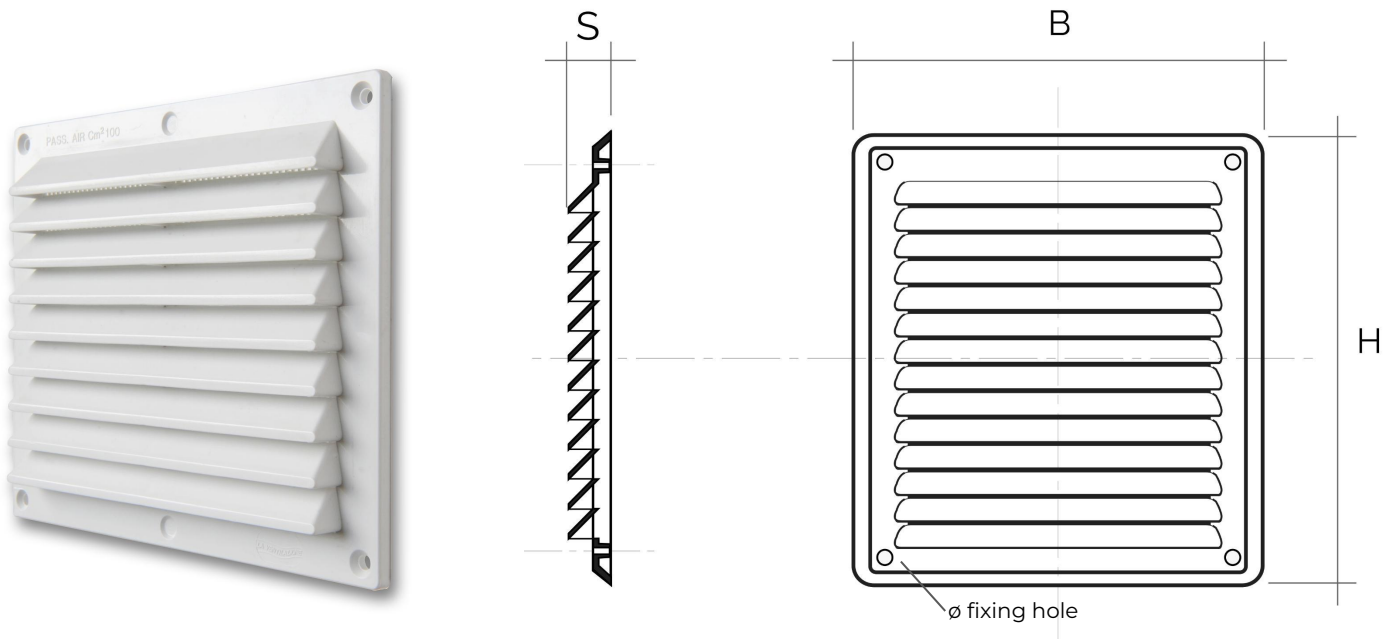

Surface-mounting rectangular wall grilles, series B

Item	BxH mm	S mm	hole to hole distance mm	ø fixing hole mm	Pass Air cm²	Insect screen
BR1714B	175x146	20	161x132	4	100	✓
BR1714M	175x146	20	161x132	4	100	✓
BR1714RAN	175x146	20	161x132	4	100	✓

Description: Surface-mounting rectangular wall grille

Material: ABS plastic

Colour: BR1714B White - BR1714M Brown - BR1714RAN Shining copper effect

Features: Surface-mounting rectangular ventilation grille to be fixed to the wall with screws and plugs. Suitable for both indoors and outdoors installation.