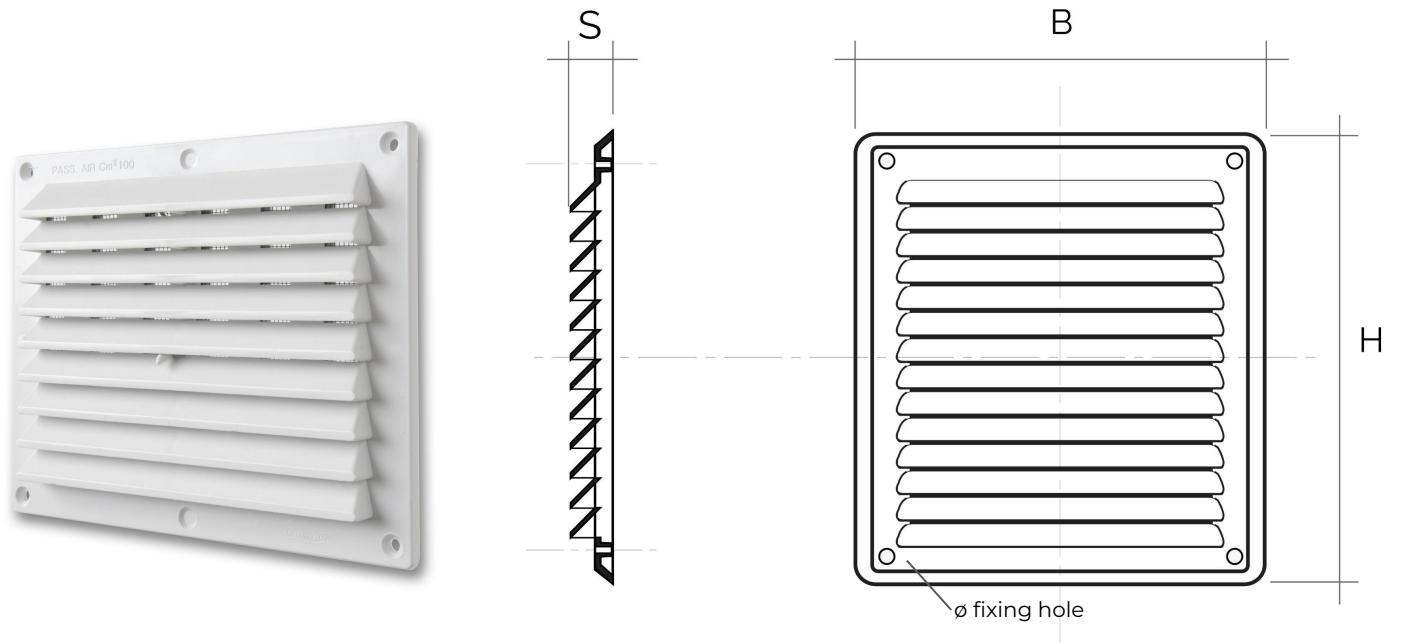

Surface-mounting rectangular wall grilles, series B

Item	BxH mm	S mm	hole to hole distance mm	ø fixing hole mm	Pass Air cm²	Adjustable air flow + Cords
BDS1714B	175x146	20	161x132	4	60	✓
BDS1714M	175x146	20	161x132	4	60	✓

Description: Surface-mounting rectangular wall grille

Material: ABS plastic

Colour: BDS1714B White - BDS1714M Brown

Features: Surface-mounting rectangular ventilation grille to be fixed to the wall with screws and plugs, including cords to remotely adjust the air flow. Suitable for both indoors and outdoors installation.