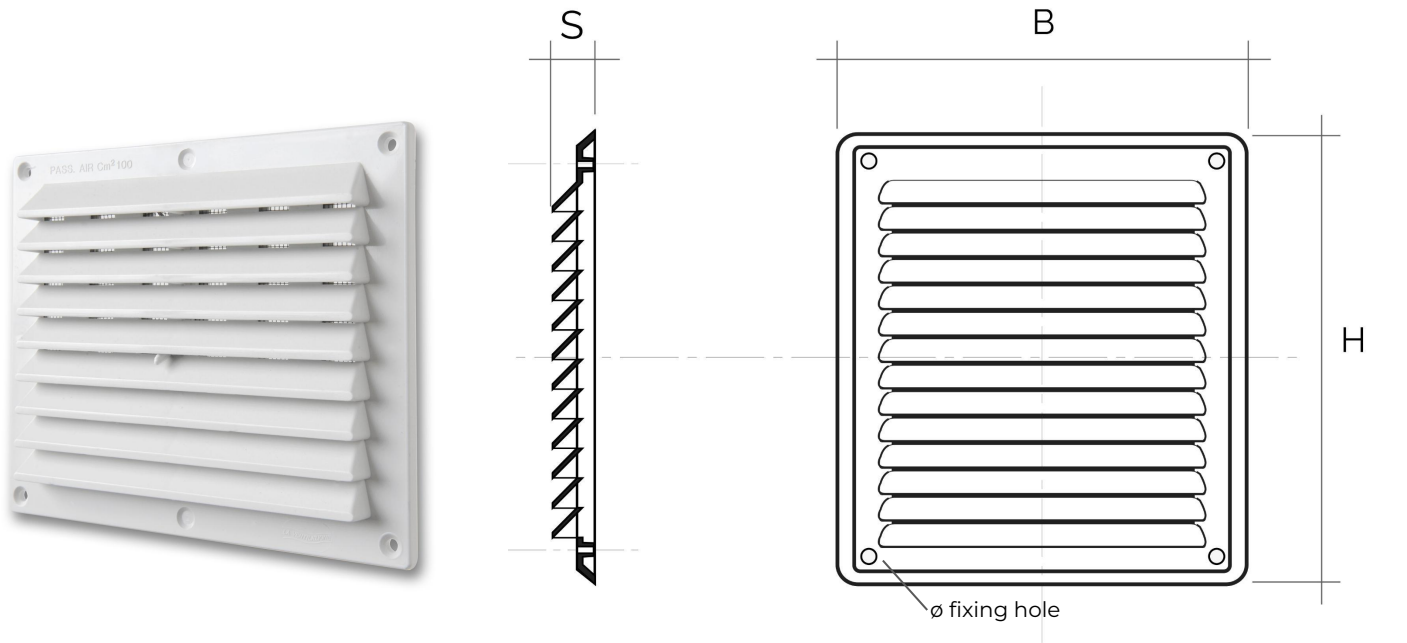

Surface-mounting rectangular wall grilles, series B

Item	BxH mm	S mm	hole to hole distance mm	ø fixing hole mm	Pass Air cm²	Adjustable air flow + Insect screen
BDR1714B	175x146	20	161x132	4	60	✓
BDR1714M	175x146	20	161x132	4	60	✓

Description: Surface-mounting rectangular wall grille

Material: ABS plastic

Colour: BDR1714B White - BDR1714M Brown

Features: Surface-mounting rectangular ventilation grille to be fixed to the wall with screws and plugs, including adjustable air flow by knob. Suitable for both indoors and outdoors installation.