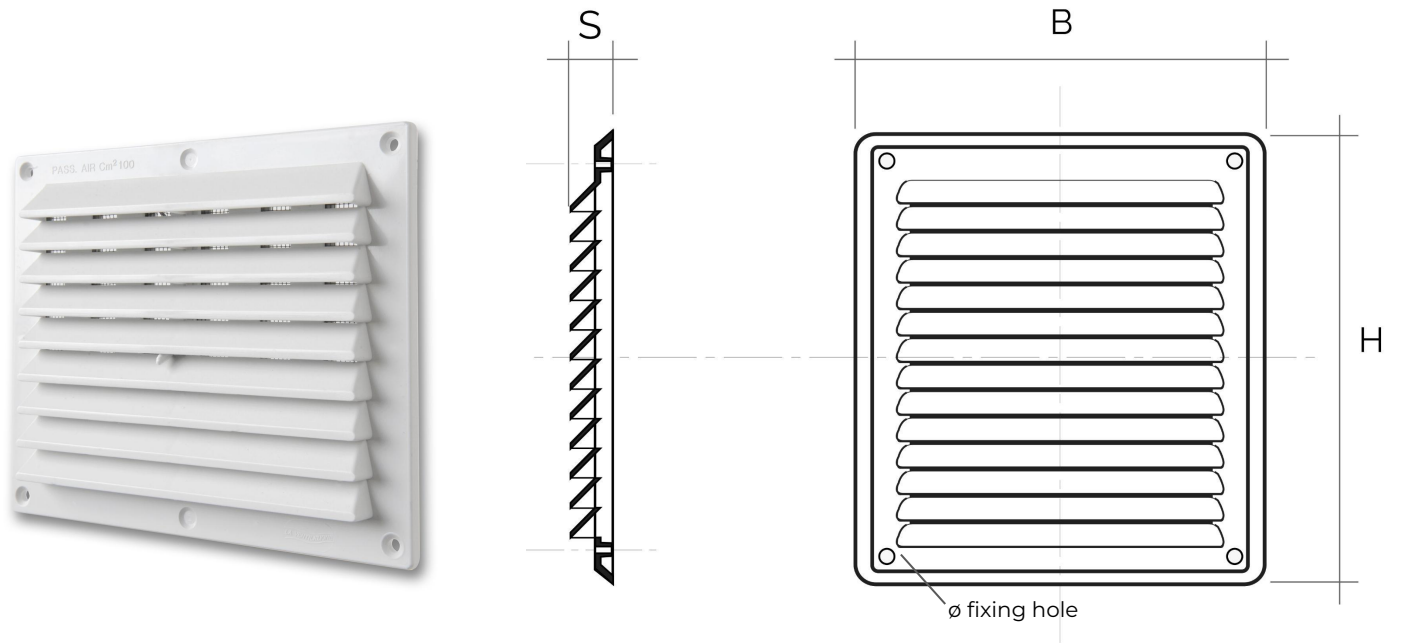

Surface-mounting rectangular wall grilles, series B

Item	BxH mm	S mm	hole to hole distance mm	∅ fixing hole mm	Pass Air cm²	Adjustable air flow + Insect screen + Cords
BDSR1714B	175x146	20	161x132	4	60	✓
BDSR1714M	175x146	20	161x132	4	60	✓

Description: Surface-mounting rectangular wall grille

Material: ABS plastic

Colour: BDSR1714B White - BDSR1714M Brown

Features: Surface-mounting rectangular ventilation grille to be fixed to the wall with screws and plugs, including cords to remotely adjust the air flow. Suitable for both indoors and outdoors installation.