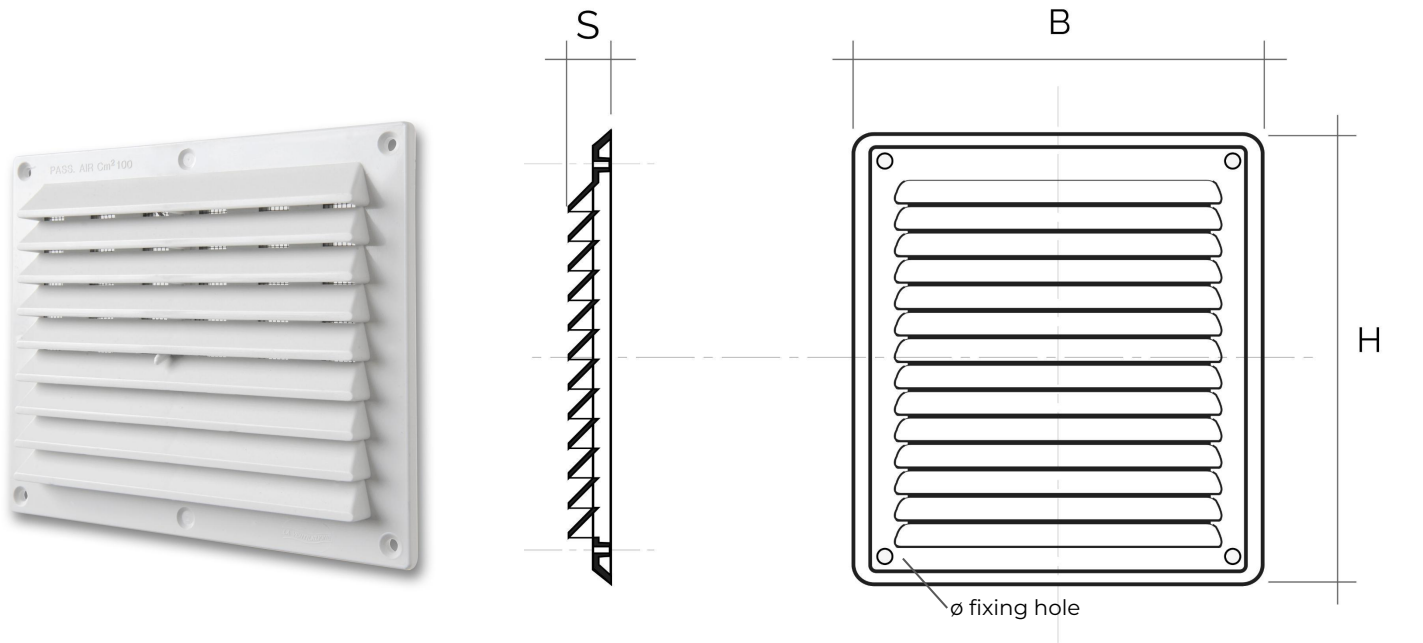

Surface-mounting rectangular wall grilles, series B

Item	BxH mm	S mm	hole to hole distance mm	ø fixing hole mm	Pass Air cm²	Adjustable air flow
BD1714B	175x146	20	161x132	4	60	✓
BD1714M	175x146	20	161x132	4	60	✓

Description: Surface-mounting rectangular wall grille

Material: ABS plastic

Colour: BD1714B White - BD1714M Brown

Features: Surface-mounting rectangular ventilation grille to be fixed to the wall with screws and plugs, including adjustable air flow by knob. Suitable for both indoors and outdoors installation.