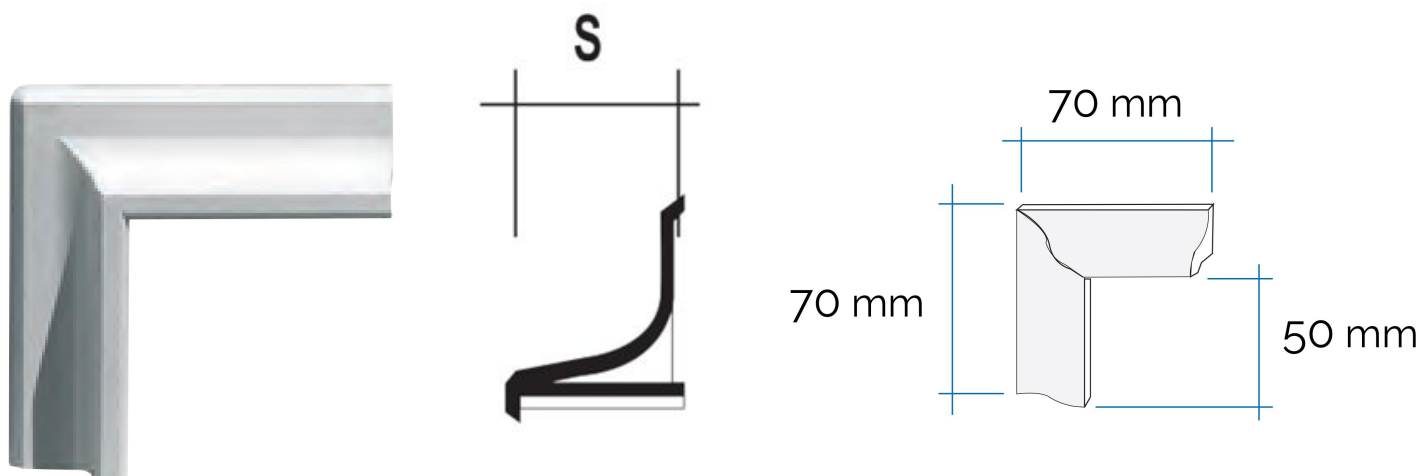

## Recessed corner edges for modular grille

Item	BxH mm	P mm
<b>BAIB</b>	70x70	18
<b>BAIM</b>	70x70	18
<b>BAIN</b>	70x70	18

**Description:** Recessed corner edge for G, H, L, Z, X style modular grille

**Material:** ABS plastic

**Colour:** BAIB White - BAIM Brown - BAIN Black

**Features:** Recessed corner edge suitable for composing a modular grille with dovetail slots, which can be positioned both indoors and outdoors.

## Surface-mounting corner edges for modular grille

Item	BxH mm	S mm
<b>BASB</b>	70x70	18
<b>BASM</b>	70x70	18
<b>BASN</b>	70x70	18

**Description:** Surface-mounting corner edge for G, H, L, Z, X style modular grille

**Material:** ABS plastic

**Colour:** BASB White - BASM Brown - BASN Black

**Features:** Surface-mounting corner edge suitable for composing a modular grille with dovetail slots, which can be positioned both indoors and outdoors.