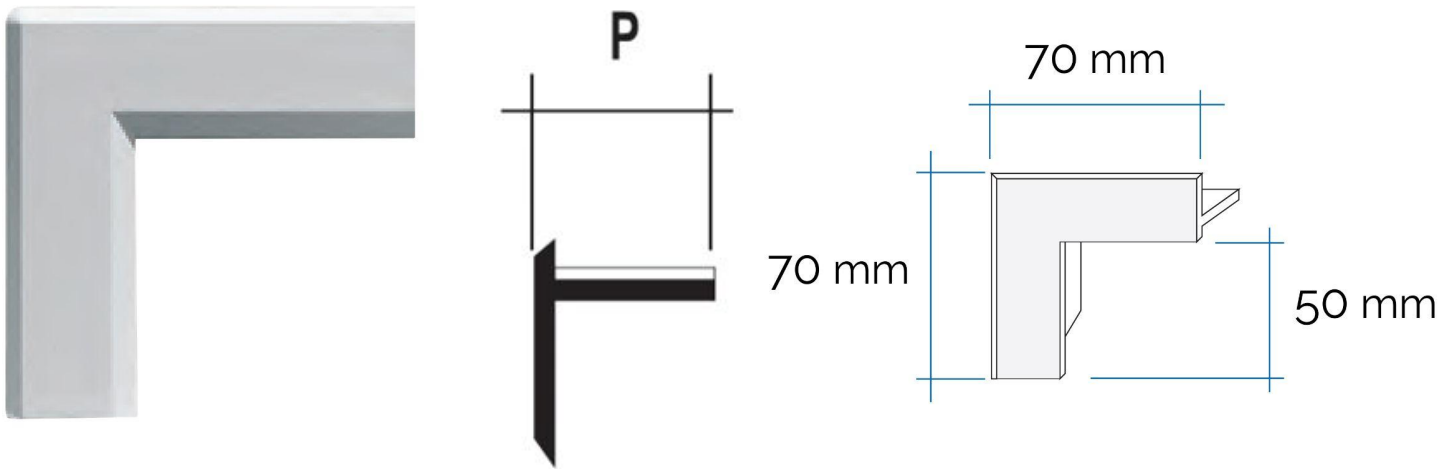

## Recessed corner edges for modular grille

Item	BxH mm	P mm
<b>BAIB</b>	70x70	18
<b>BAIM</b>	70x70	18
<b>BAIN</b>	70x70	18

**Description:** Recessed corner edge for G, H, L, Z, X style modular grille

**Material:** ABS plastic

**Colour:** BAIB White - BAIM Brown - BAIN Black

**Features:** Recessed corner edge suitable for composing a modular grille with dovetail slots, which can be positioned both indoors and outdoors.

## Surface-mounting corner edges for modular grille

Item	BxH mm	S mm
<b>BASB</b>	70x70	18
<b>BASM</b>	70x70	18
<b>BASN</b>	70x70	18

**Description:** Surface-mounting corner edge for G, H, L, Z, X style modular grille

**Material:** ABS plastic

**Colour:** BASB White - BASM Brown - BASN Black

**Features:** Surface-mounting corner edge suitable for composing a modular grille with dovetail slots, which can be positioned both indoors and outdoors.