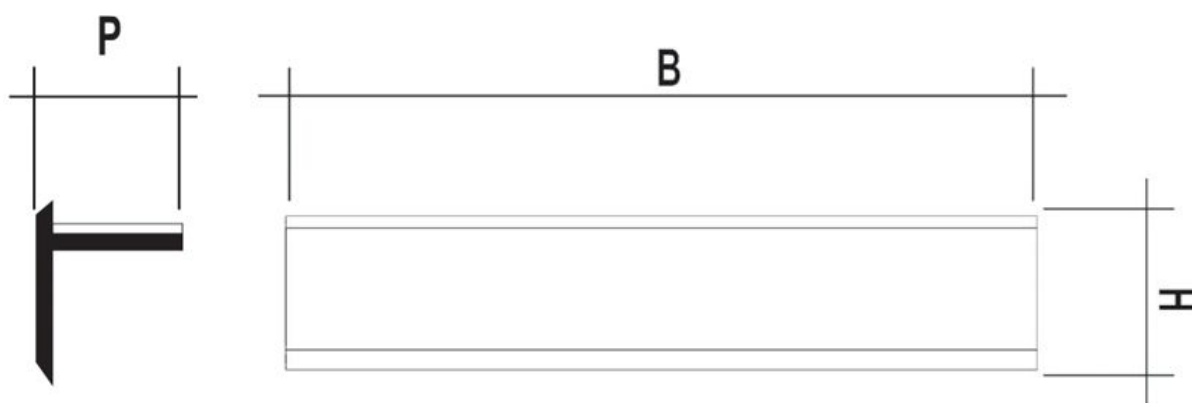

Recessed linear edges for modular grille

Item	BxH mm	P mm
BLIB	100x20	18
BLIM	100x20	18
BLIN	100x20	18

Description: Recessed linear edge for G, H, L, Z, X style modular grille

Material: ABS plastic

Colour: BLIB White - BLIM Brown - BLIN Black

Features: Recessed linear edge suitable for composing a modular grille with dovetail slots, which can be positioned both indoors and outdoors.

Surface-mounting linear edges for modular grille

Item	BxH mm	S mm
BLSB	100x20	18
BLSM	100x20	18
BLSN	100x20	18

Description: Surface-mounting linear edge for G, H, L, Z, X style modular grille

Material: ABS plastic

Colour: BLSB White - BLSM Brown - BLSN Black

Features: Surface-mounting linear edge suitable for composing a modular grille with dovetail slots, which can be positioned both indoors and outdoors.