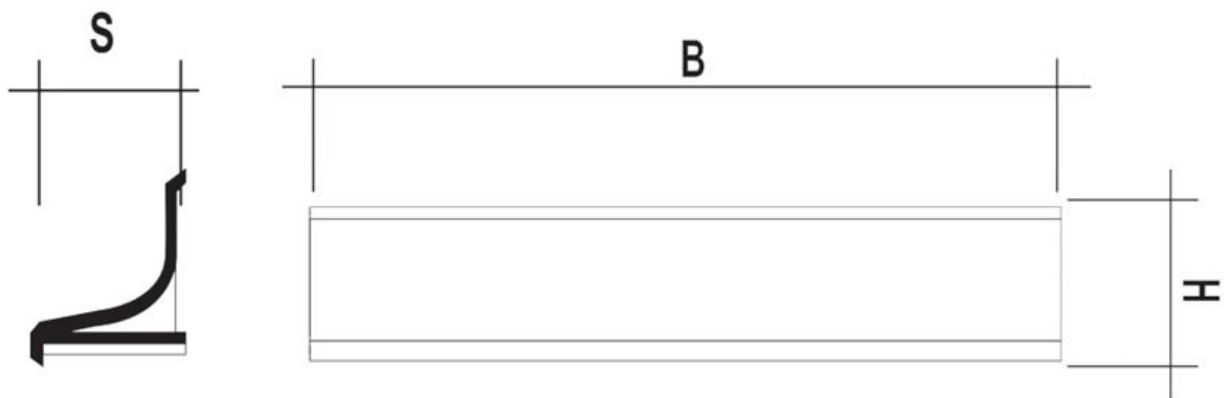

Recessed linear edges for modular grille

Item	BxH mm	P mm
BLIB	100x20	18
BLIM	100x20	18
BLIN	100x20	18

Description: Recessed linear edge for G, H, L, Z, X style modular grille

Material: ABS plastic

Colour: BLIB White - BLIM Brown - BLIN Black

Features: Recessed linear edge suitable for composing a modular grille with dovetail slots, which can be positioned both indoors and outdoors.

Surface-mounting linear edges for modular grille

Item	BxH mm	S mm
BLSB	100x20	18
BLSM	100x20	18
BLSN	100x20	18

Description: Surface-mounting linear edge for G, H, L, Z, X style modular grille

Material: ABS plastic

Colour: BLSB White - BLSM Brown - BLSN Black

Features: Surface-mounting linear edge suitable for composing a modular grille with dovetail slots, which can be positioned both indoors and outdoors.