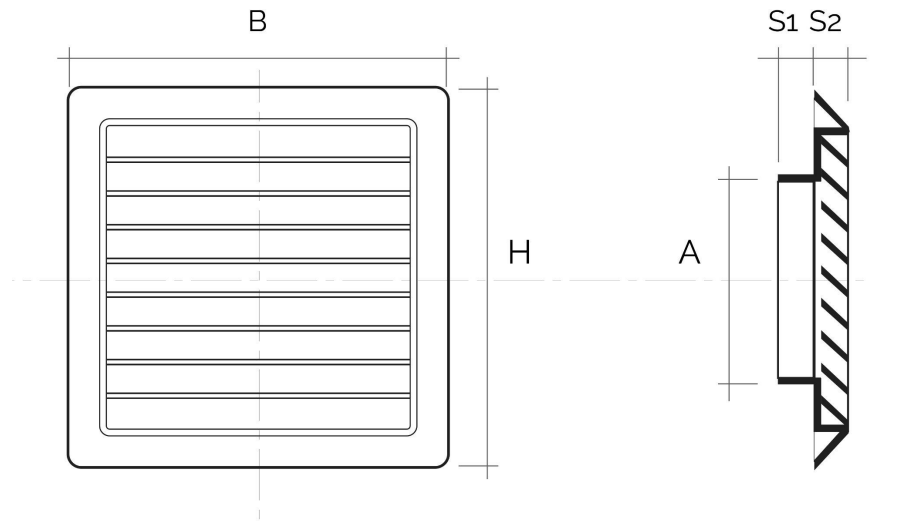

## Square grilles with spigots and rainproof flaps

Item	BxH mm	ø A mm	S1 mm	S2 mm	Insect screen
<b>C19100B</b>	185x185	97	28	20	
<b>C19100RB</b>	185x185	97	28	20	✓

**Description:** Recessed mounting square ventilation grille

**Material:** ABS plastic

**Colour:** White

**Features:** Recessed mounting square ventilation grille with rainproof flaps. including ø 97 mm inlet and suitable for ø 100 mm pipe.

## Square grilles with spigots and rainproof flaps

Item	BxH mm	ø A mm	S1 mm	S2 mm	Insect screen
<b>C19125B</b>	185x185	121	28	20	
<b>C19125RB</b>	185x185	121	28	20	✓

**Description:** Recessed mounting square ventilation grille

## Square grilles with spigots and rainproof flaps

Item	BxH mm	ø A mm	S1 mm	S2 mm	Insect screen
<b>C19150B</b>	185x185	150	28	20	
<b>C19150RB</b>	185x185	150	28	20	✓

**Description:** Recessed mounting square ventilation grille