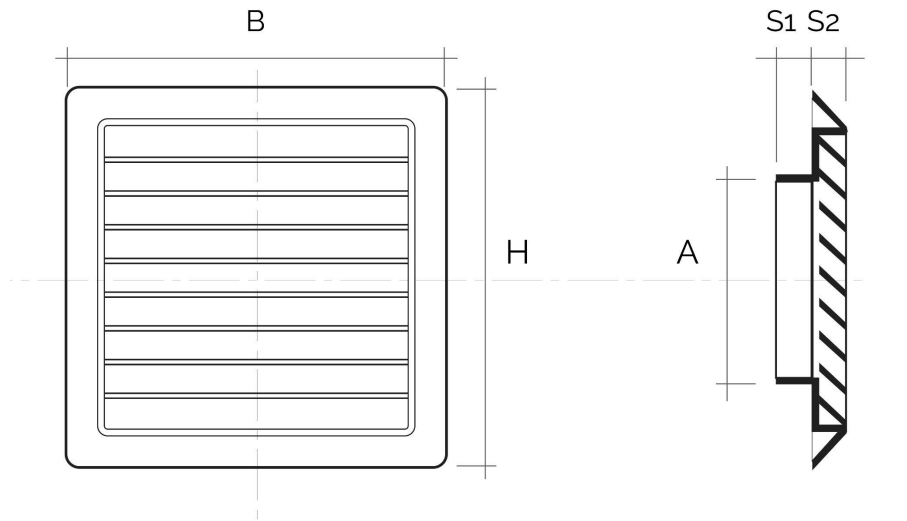

## Square grilles with spigots and rainproof flaps

Item	BxH mm	ø A mm	S1 mm	S2 mm	Insect screen
<b>C19100B</b>	185x185	97	28	20	
<b>C19100RB</b>	185x185	97	28	20	✓

**Description:** Recessed mounting square ventilation grille

**Material:** ABS plastic

**Colour:** White

**Features:** Recessed mounting square ventilation grille with rainproof flaps. including ø 97 mm inlet and suitable for ø 100 mm pipe.

## Square grilles with spigots and rainproof flaps

Item	BxH mm	ø A mm	S1 mm	S2 mm	Insect screen
<b>C19125B</b>	185x185	121	28	20	
<b>C19125RB</b>	185x185	121	28	20	✓

**Description:** Recessed mounting square ventilation grille

## Square grilles with spigots and rainproof flaps

Item	BxH mm	ø A mm	S1 mm	S2 mm	Insect screen
<b>C19150B</b>	185x185	150	28	20	
<b>C19150RB</b>	185x185	150	28	20	✓

**Description:** Recessed mounting square ventilation grille