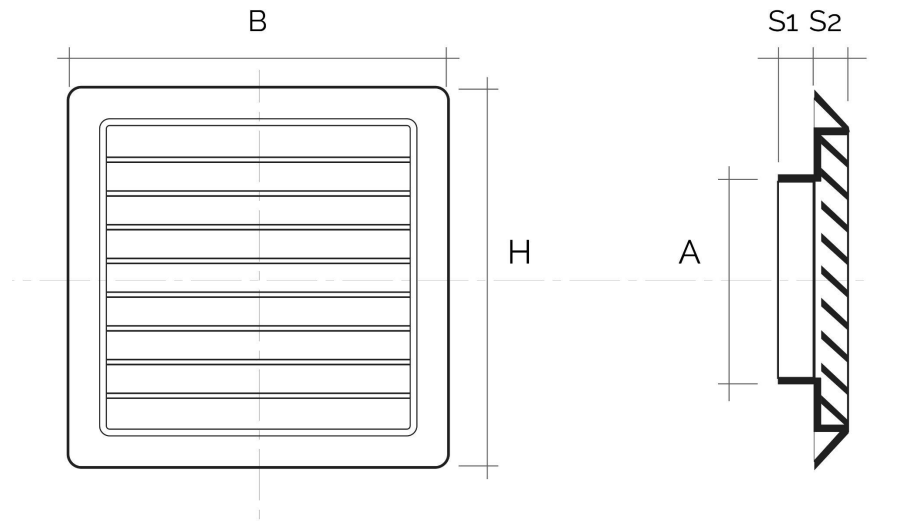

## Square grilles with spigots and rainproof flaps

Item	BxH mm	ø A mm	S1 mm	S2 mm	Insect screen
<b>C19100B</b>	185x185	97	28	20	
<b>C19100RB</b>	185x185	97	28	20	✓

**Description:** Recessed mounting square ventilation grille

## Square grilles with spigots and rainproof flaps

Item	BxH mm	ø A mm	S1 mm	S2 mm	Insect screen
<b>C19125B</b>	185x185	121	28	20	
<b>C19125RB</b>	185x185	121	28	20	✓

**Description:** Recessed mounting square ventilation grille

**Material:** ABS plastic

**Colour:** White

**Features:** Recessed mounting square ventilation grille with rainproof flaps. including ø 121 mm inlet and suitable for ø 125 mm pipe.

## Square grilles with spigots and rainproof flaps

Item	BxH mm	ø A mm	S1 mm	S2 mm	Insect screen
<b>C19150B</b>	185x185	150	28	20	
<b>C19150RB</b>	185x185	150	28	20	✓

**Description:** Recessed mounting square ventilation grille