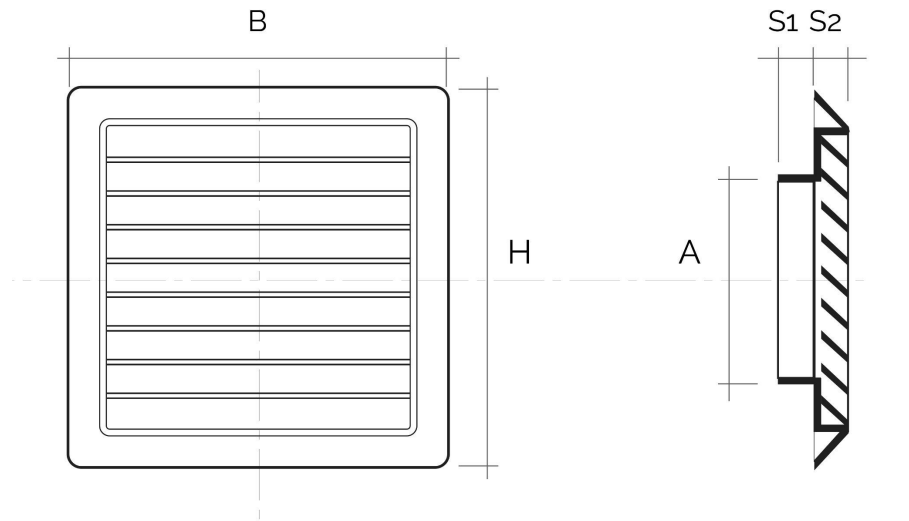

## Square grilles with spigots and rainproof flaps

Item	BxH mm	ø A mm	S1 mm	S2 mm	Insect screen
<b>C19125B</b>	185x185	121	28	20	
<b>C19125RB</b>	185x185	121	28	20	✓

**Description:** Recessed mounting square ventilation grille

## Square grilles with spigots and rainproof flaps

Item	BxH mm	ø A mm	S1 mm	S2 mm	Insect screen
<b>C19150B</b>	185x185	150	28	20	
<b>C19150RB</b>	185x185	150	28	20	✓

**Description:** Recessed mounting square ventilation grille

## Square grilles with spigots and rainproof flaps

Item	BxH mm	A mm	S1 mm	S2 mm	Insect screen
<b>C19126B</b>	185x185	117x57	28	20	
<b>C19126RB</b>	185x185	117x57	28	20	✓

**Description:** Recessed mounting square ventilation grille