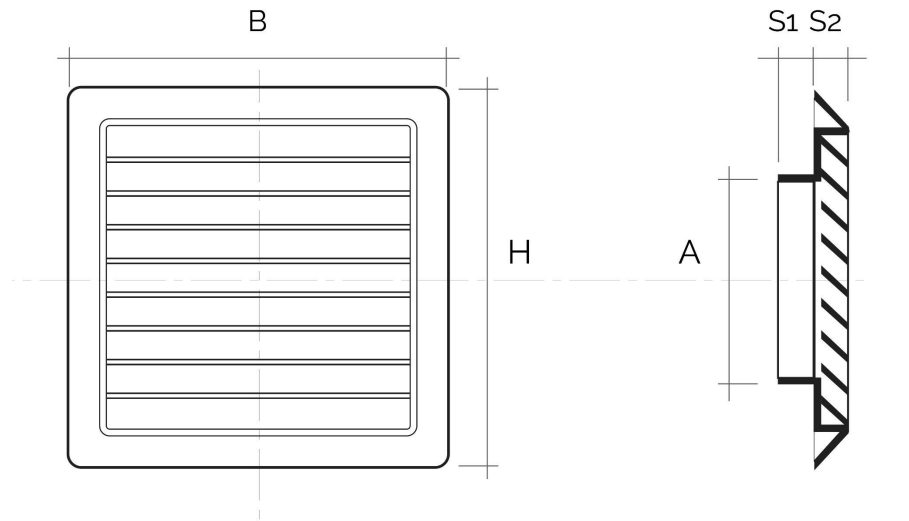

## Square grilles with spigots and rainproof flaps

Item	BxH mm	ø A mm	S1 mm	S2 mm	Insect screen
<b>C19150B</b>	185x185	150	28	20	
<b>C19150RB</b>	185x185	150	28	20	✓

**Description:** Recessed mounting square ventilation grille

## Square grilles with spigots and rainproof flaps

Item	BxH mm	A mm	S1 mm	S2 mm	Insect screen
<b>C19126B</b>	185x185	117x57	28	20	
<b>C19126RB</b>	185x185	117x57	28	20	✓

**Description:** Recessed mounting square ventilation grille

## Square grilles with spigots and rainproof flaps

Item	BxH mm	A mm	S1 mm	S2 mm	Insect screen
<b>C19157B</b>	185x185	147x67	28	20	
<b>C19157RB</b>	185x185	147x67	28	20	✓

**Description:** Recessed mounting square ventilation grille