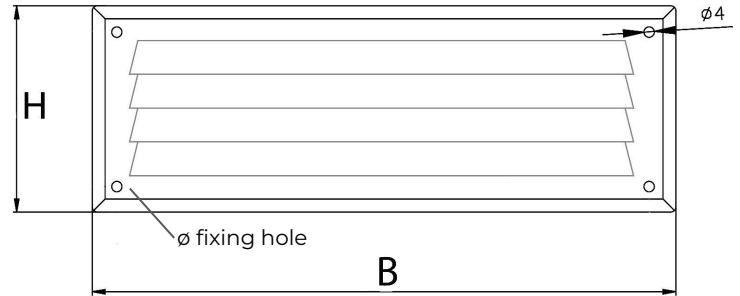

Surface-mounting rectangular wall grilles, series C

Item	BxH mm	S mm	hole to hole distance mm	ø fixing hole mm	Pass Air cm ²	Insect screen
C237B	227x80	17	207x60	4	70	
C237M	227x80	17	207x60	4	70	
CR237B	227x80	17	207x60	4	40	✓
CR237M	227x80	17	207x60	4	40	✓

Description: Surface-mounting rectangular wall grille

Material: ABS plastic

Colour: C237B White - C237M Brown
CR237B White - CR237M Brown

Features: Surface-mounting rectangular ventilation grille to be fixed to the wall with screws and plugs. Suitable for both indoors and outdoors installation.