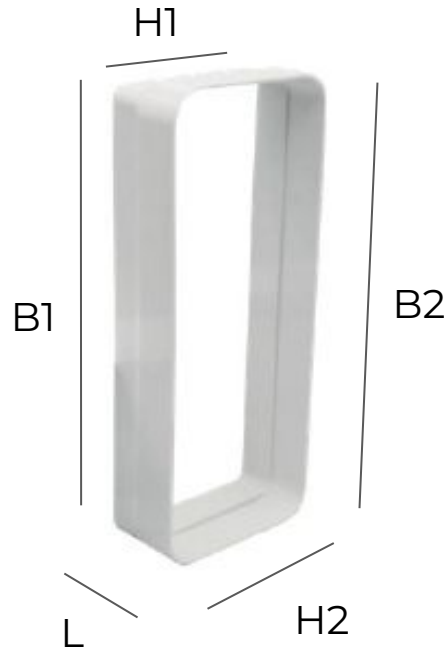

White duct system

Item	Colour	B1xH1 mm	B2xH2 mm	L mm
CA22289B	white	220x90	222x89	43

Description: Adapter FF between duct system 222x89mm and accessories 220x90mm

Material: ABS plastic

Features: The adapter FF allows to connect 222x89mm duct systems with 220x90mm rectangular ducts and accessories. It is part of the ducted ventilation system which allows rapid evacuation of vapors (max 80°C) and unpleasant odors from environments such as kitchens or bathrooms and a healthy exchange of air.