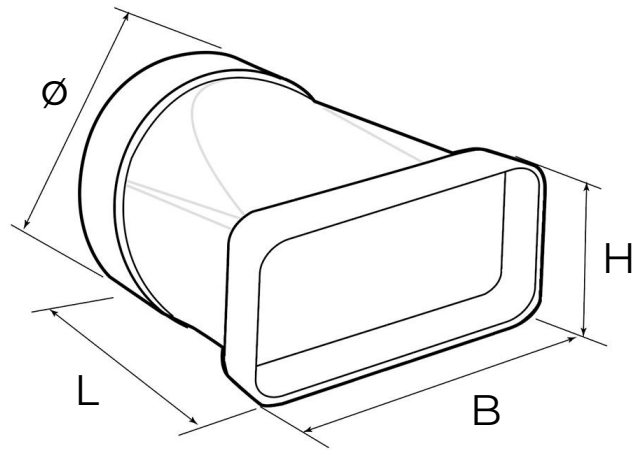

Steel effect duct system

Item	Colour	BxH mm	Section \varnothing mm	L mm
CGO112AC	steel	120x60	100	124
CGO157AC	steel	150x70	125	132

Description: Connector flat/round

Material: ABS plastic

Features: The horizontal connector with FF inlets allows you to go from a round tube to a rectangular one (and vice versa). It is part of the ducted ventilation system which allows rapid evacuation of vapors (max 80°C) and unpleasant odors from environments such as kitchens or bathrooms and a healthy exchange of air.