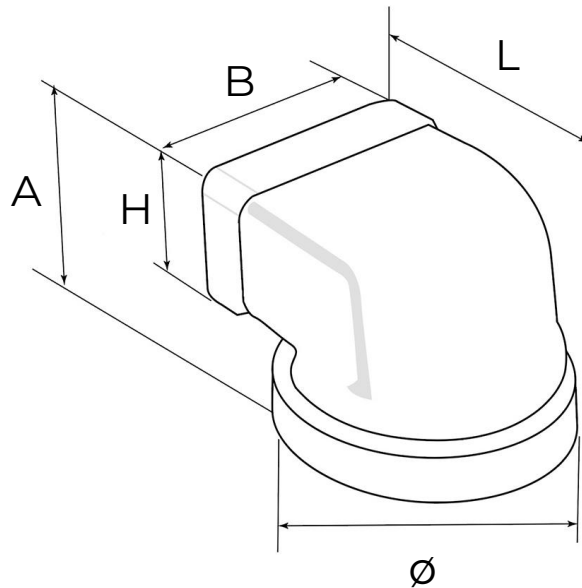

## White duct system

Item	Colour	BxH mm	Section $\varnothing$ mm	L mm	A mm
<b>CGV126B</b>	white	120x60	100	123	83
<b>CGV157B</b>	white	150x70	125	178	98
<b>CGV229B</b>	white	220x90	150	180	110

**Description:** 90° corner flat/round

**Material:** ABS plastic

**Features:** The vertical curve with FF entries allows you to switch from a round tube to a rectangular one (and vice versa). It is part of the ducted ventilation system which allows rapid evacuation of vapors (max 80°C) and unpleasant odors from environments such as the kitchen or bathrooms and a healthy air exchange.