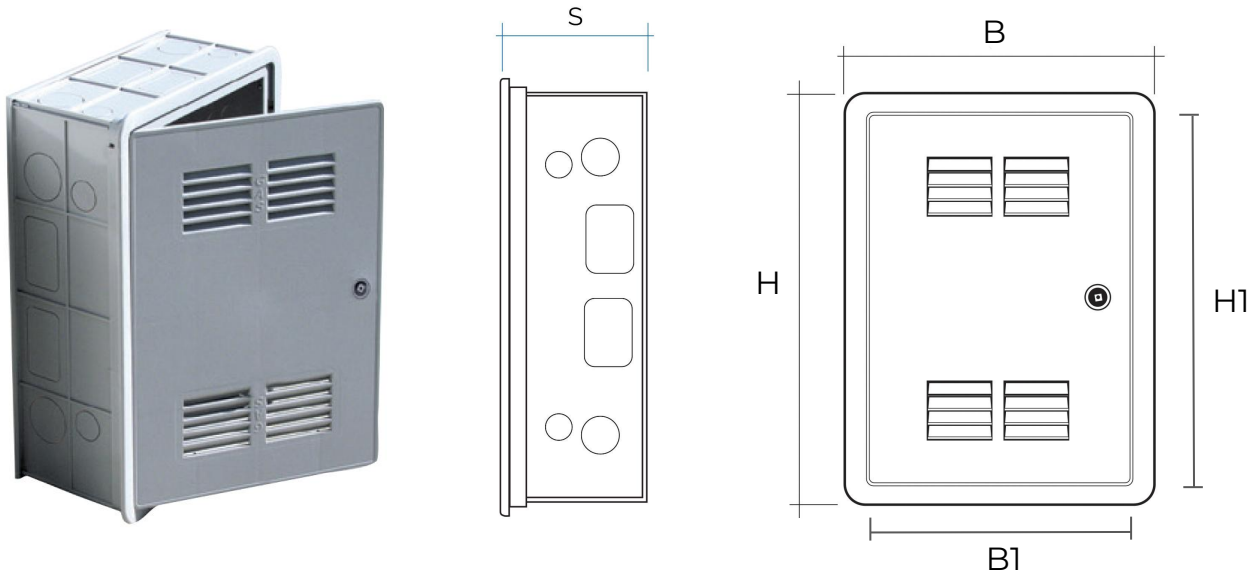

## ABS inspection boxes

| Item            | Colour | BxH<br>mm | B1xH1<br>mm | S<br>mm | Hole<br>mm |
|-----------------|--------|-----------|-------------|---------|------------|
| <b>CIG3040B</b> | white  | 335x435   | 318x418     | 155     | 320x420    |
| <b>CIG3040G</b> | grey   | 335x435   | 318x418     | 155     | 320x420    |

**Description:** Inspection box

**Material:** ABS plastic

**Features:** Inspection box including door 300x400 mm. The product is sold in a kit which includes the inspection door, 2 short sides, 2 long sides, the back and the key. Its assembly is simple and fast as it is based on an interlocking and self-locking system of different male/female elements (coupling pins and clips). The cassette is suitable for gas meter inspection, and is compatible with universal meter keys.