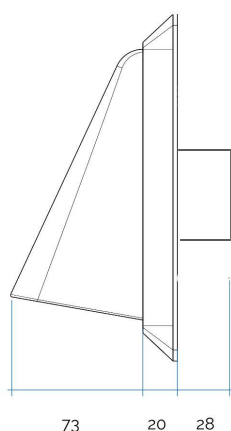

## Cowled hooded ventilation wall grilles for rectangular pipes

Item	Colour	Non-return valve	Insect screen	BxH mm	Pass Air cm <sup>2</sup>
<b>CP19126B</b>	white	✓	-	120x60	65
<b>CP19126RB</b>	white	-	✓	120x60	65
<b>CP19157B</b>	white	✓	-	150x70	98
<b>CP19157RB</b>	white	-	✓	150x70	98

**Description:** Cowled hooded ventilation wall grille for rectangular pipes in duct system

**Material:** ABS plastic

**Features:** The windproof hood must be installed as an external terminal accessory on the wall. It is part of the ducted ventilation system which allows rapid evacuation of vapors (max 80°C) and unpleasant odors from environments such as the kitchen or bathrooms and a healthy exchange of air.