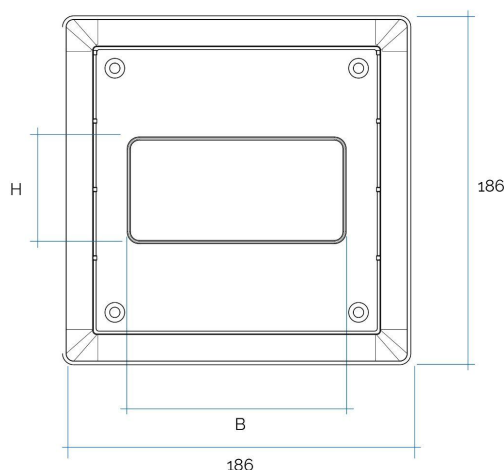

## Cowled hooded ventilation wall grilles for rectangular pipes

Item	Colour	Non-return valve	Insect screen	BxH mm	Pass Air cm <sup>2</sup>
<b>CP19126B</b>	white	✓	-	120x60	65
<b>CP19126RB</b>	white	-	✓	120x60	65
<b>CP19157B</b>	white	✓	-	150x70	98
<b>CP19157RB</b>	white	-	✓	150x70	98

**Description:** Cowled hooded ventilation wall grille for rectangular pipes in duct system

**Material:** ABS plastic

**Features:** The windproof hood must be installed as an external terminal accessory on the wall. It is part of the ducted ventilation system which allows rapid evacuation of vapors (max 80°C) and unpleasant odors from environments such as the kitchen or bathrooms and a healthy exchange of air.