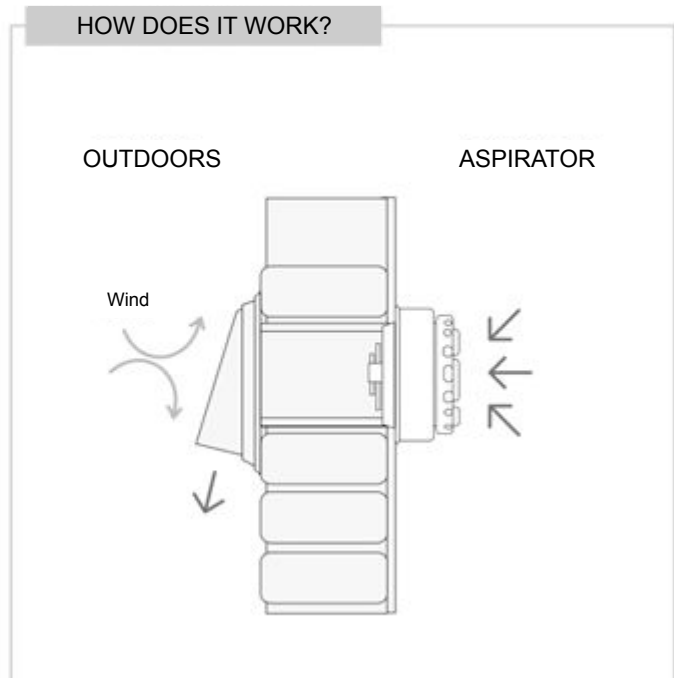

Cowled hooded ventilation wall grilles

Item	BxH mm external	S mm	Insect screen	Pass Air cm ²
CP2424B	240x240	75		100
CPR2424B	240x240	75	✓	100

Description: Overlapping cowled hooded ventilation wall grille

Material: ABS plastic

Colour: CP2424B White - CPR2424B White

Features: Overlapping windproof hooded grille with fastening for ventilation holes. Suitable for installation in outdoor environments.