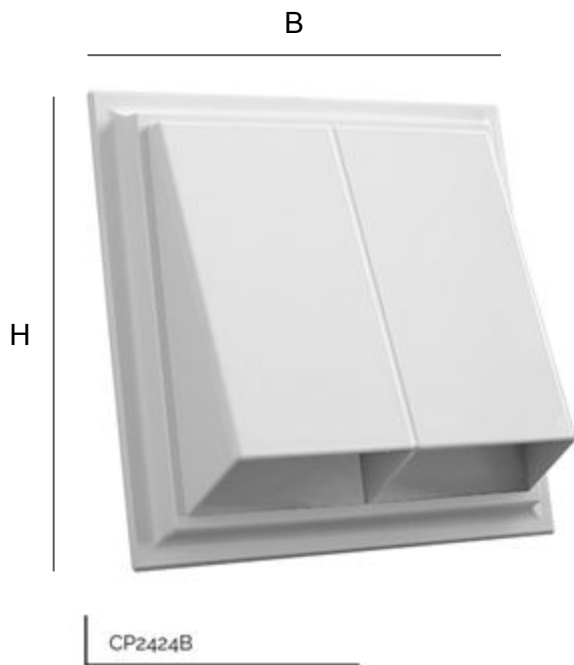

Cowled hooded ventilation wall grilles

Item	BxH mm external	S mm	Insect screen	Pass Air cm ²
CP2424B	240x240	75		100
CPR2424B	240x240	75	✓	100

Description: Overlapping cowled hooded ventilation wall grille

Material: ABS plastic

Colour: CP2424B White - CPR2424B White

Features: Overlapping windproof hooded grille with fastening for ventilation holes. Suitable for installation in outdoor environments.