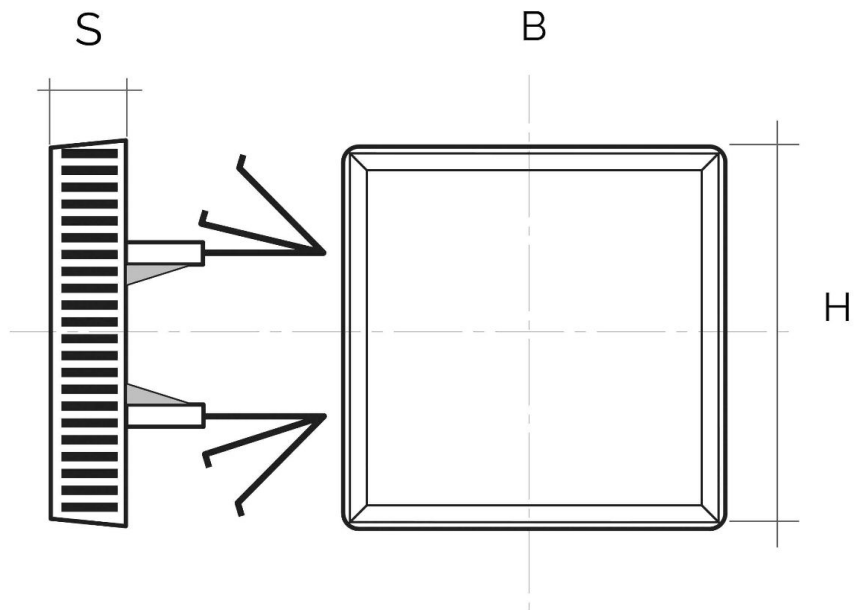

## Self-adjusting diffuser with springs

CPU1616AB

Item	BxH mm	S mm	Insect screen	Hole Ø mm min	Hole Ø mm max	Pass Air cm <sup>2</sup>
<b>CPU1616AB</b>	160x160	23	✓	75	150	70

**Description:** Self-adjusting Air diffuser with fixing springs for ventilation holes

**Material:** ABS plastic

**Colour:** White

**Features:** Air diffuser for ventilation holes from  $\varnothing$  75 mm to  $\varnothing$  150 mm, to be installed both indoors and outdoors.