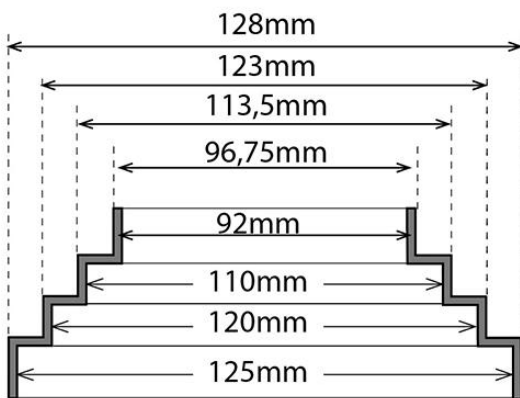

## Steel effect duct system

Step reducer MF  $\varnothing$  125-100 mm for pipes without socket

**CRC96AC**

- Description:** Step reducer for pipes without socket
- Material:** ABS plastic
- Colour:** Steel
- Features:** The reduction cone allows you to switch from one pipe diameter to another without having to cut anything. The cone is part of the ducted ventilation system which allows rapid evacuation of vapors (max 80°C) and unpleasant odors from environments such as the kitchen or bathrooms and a healthy exchange of air.