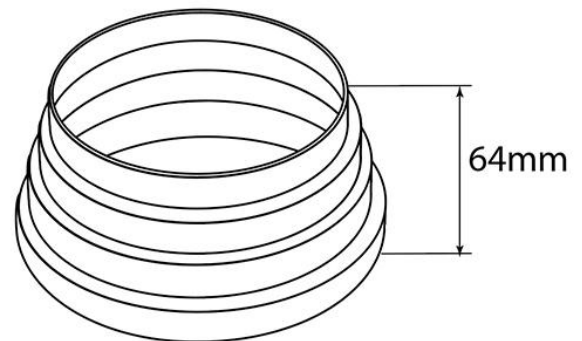

## Steel effect duct system

Step reducer MF  $\varnothing$  125-100 mm for pipes without socket

**CRC96AC**

- Description:** Step reducer for pipes without socket
- Material:** ABS plastic
- Colour:** Steel
- Features:** The reduction cone allows you to switch from one pipe diameter to another without having to cut anything. The cone is part of the ducted ventilation system which allows rapid evacuation of vapors (max 80°C) and unpleasant odors from environments such as the kitchen or bathrooms and a healthy exchange of air.