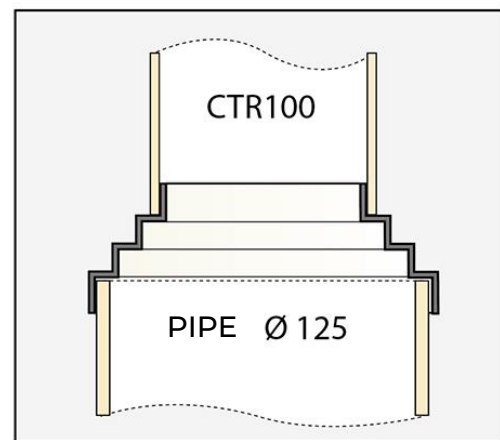

## Steel effect duct system

Step reducer MF  $\varnothing$  125-100 mm for pipes without socket

**CRC96AC**

- Description:** Step reducer for pipes without socket
- Material:** ABS plastic
- Colour:** Steel
- Features:** The reduction cone allows you to switch from one pipe diameter to another without having to cut anything. The cone is part of the ducted ventilation system which allows rapid evacuation of vapors (max 80°C) and unpleasant odors from environments such as the kitchen or bathrooms and a healthy exchange of air.