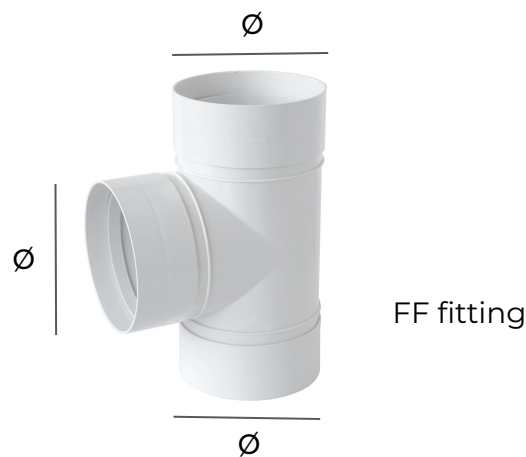

White duct system

| Item | Colour | Fitting shape | Section \varnothing mm |
|----------------|--------|---------------|--------------------------|
| CRY125B | white | Y | 125 |
| CRT125B | white | T | 125 |

Description: FFF Fitting

Material: ABS plastic

Features: The Y and T fittings with 3 FFF entries are needed to connect several ventilation pipes. They are part of the ducted ventilation system which allow rapid evacuation of vapors (max 80°C) and unpleasant odors from environments such as the kitchen or bathrooms and a healthy air exchange.