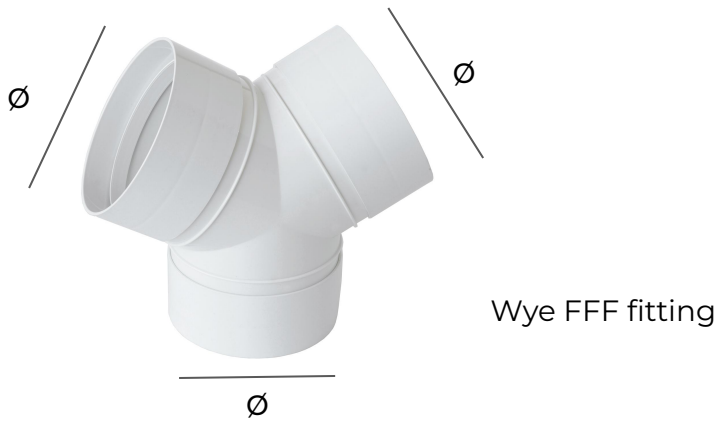

White duct system

| Item | Colour | Fitting shape | Section \varnothing mm |
|----------------|--------|---------------|--------------------------|
| CRY125B | white | Y | 125 |
| CRT125B | white | T | 125 |

Description: FFF Fitting

Material: ABS plastic

Features: The Y and T fittings with 3 FFF entries are needed to connect several ventilation pipes. They are part of the ducted ventilation system which allow rapid evacuation of vapors (max 80°C) and unpleasant odors from environments such as the kitchen or bathrooms and a healthy air exchange.