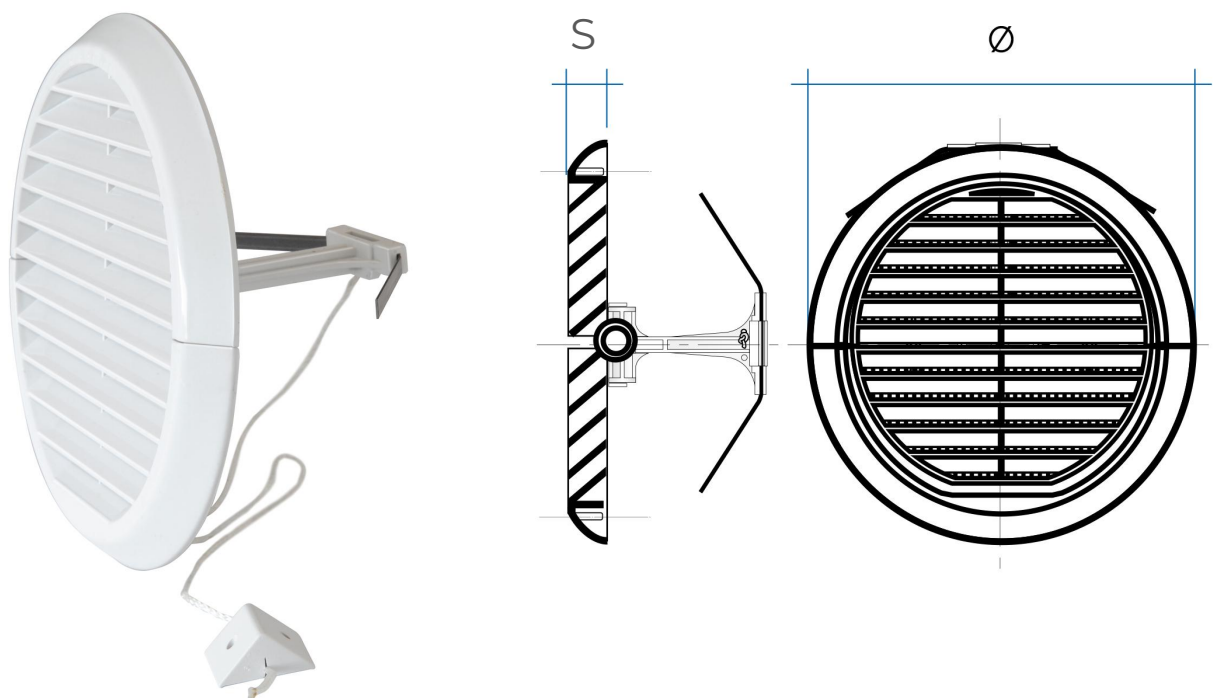

Foldable grille with springs

Item	Ø mm external	S mm	Insect screen	Hole Ø mm min	Hole Ø mm max	Pass Air cm ²
DF140B	170	15		100	140	125
DFR140B	170	15	✓	100	140	110

Description: Foldable ventilation grille with fixing springs

Material: ABS Plastic

Colour: White

Features: The innovative foldable ventilation grille that you can install on external walls even staying inside a building, without any need of stairs or scaffolds. In case of maintenance or replacing an old grille, you will easily have access to it without risk of letting fall the grille down thanks to the safety cord.

Foldable grille with springs

Item	Ø mm external	S mm	Insect screen	Hole Ø mm min	Hole Ø mm max	Pass Air cm ²
DF160B	186	15		100	160	150
DFR160B	186	15	✓	100	160	135

Description: Foldable ventilation grille with fixing springs