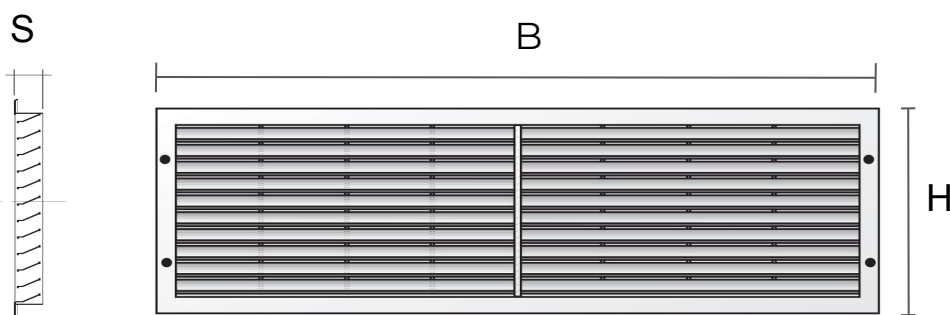

Rectangular recessed mounting grilles (E-series)

Item	BxH mm	S mm	Hole mm	Pass Air cm²	Adjustable air flow
ED7123B	715x230	16	670x187	450	✓
ED7123M	715x230	16	670x187	450	✓
ED7123N	715x230	16	670x187	450	✓

Description: Rectangular recessed mounting grille (E-series)

Material: ABS plastic

Colour: ED7123B White - ED7123M Brown - ED7123N Black

Features: Rectangular recessed mounting grille (E-series) including adjustable air flow. It can be positioned both indoors and outdoors.