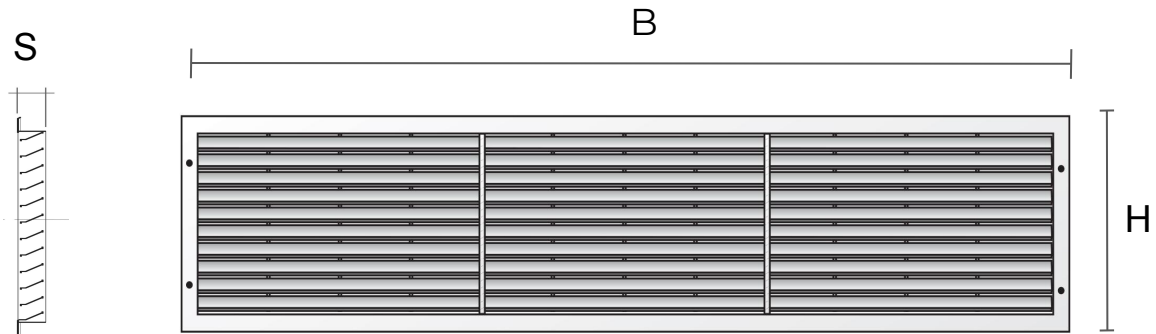

Rectangular recessed mounting grilles (E-series)

Item	BxH mm	S mm	∅ Hole mm	Pass Air cm²	Adjustable air flow
ED10423B	1042x230	16	1005x187	675	✓
ED10423M	1042x230	16	1005x187	675	✓
ED10423N	1042x230	16	1005x187	675	✓

Description: Rectangular recessed mounting grille (E-series)

Material: ABS plastic

Colour: ED10423B White - ED10423M Brown - ED10423N Black

Features: Rectangular recessed mounting grille (E-series) including adjustable air flow. It can be positioned both indoors and outdoors.