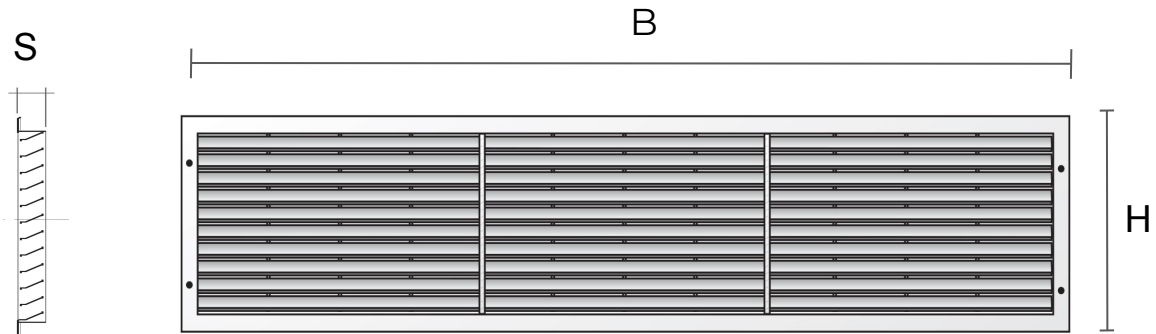

Rectangular recessed mounting grilles (E-series)

Item	BxH mm	S mm	Hole mm	Pass Air cm²
E10423B	1042x230	16	1005x187	945
E10423M	1042x230	16	1005x187	945
E10423N	1042x230	16	1005x187	945

Description: Rectangular recessed mounting grille (E-series)

Material: ABS plastic

Colour: E10423B White - E10423M Brown - E10423N Black

Features: Rectangular recessed mounting grille (E-series). It can be positioned both indoors and outdoors.