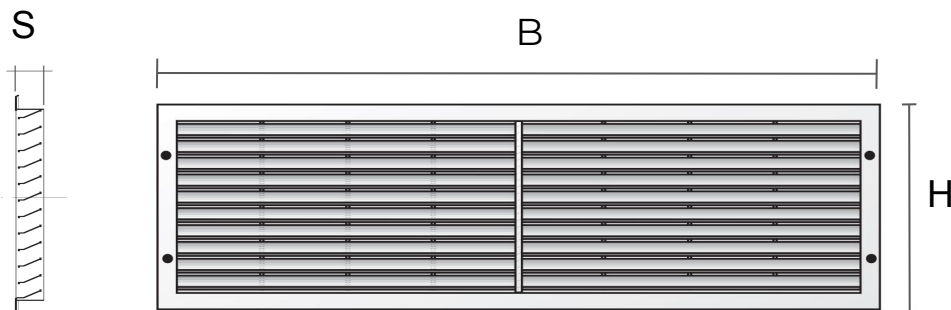

Rectangular recessed mounting grilles (E-series)

Item	BxH mm	S mm	Hole mm	Pass Air cm²	Adjustable air flow + Insect screen
EDR7123B	715x230	16	670x187	220	✓
EDR7123M	715x230	16	670x187	220	✓
EDR7123N	715x230	16	670x187	220	✓

Description: Rectangular recessed mounting grille (E-series)

Material: ABS plastic

Colour: EDR7123B White - EDR7123M Brown - EDR7123N Black

Features: Rectangular recessed mounting grille (E-series) including insect screen and adjustable air flow. It can be positioned both indoors and outdoors.