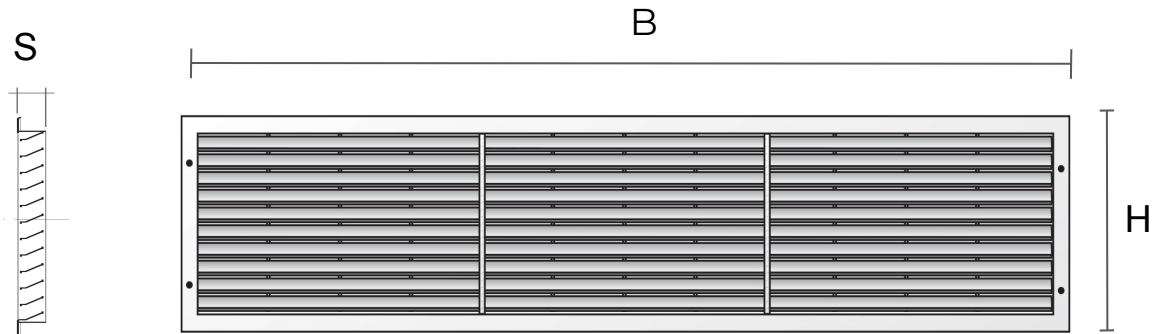

Rectangular recessed mounting grilles (E-series)

Item	BxH mm	S mm	∅ Hole mm	Pass Air cm²	Adjustable air flow + Insect screen
EDR10423B	1042x230	16	1005x187	330	✓
EDR10423M	1042x230	16	1005x187	330	✓
EDR10423N	1042x230	16	1005x187	330	✓

Description: Rectangular recessed mounting grille (E-series)

Material: ABS plastic

Colour: EDR10423B White - EDR10423M Brown - EDR10423N Black

Features: Rectangular recessed mounting grille (E-series) including insect screen and adjustable air flow. It can be positioned both indoors and outdoors.