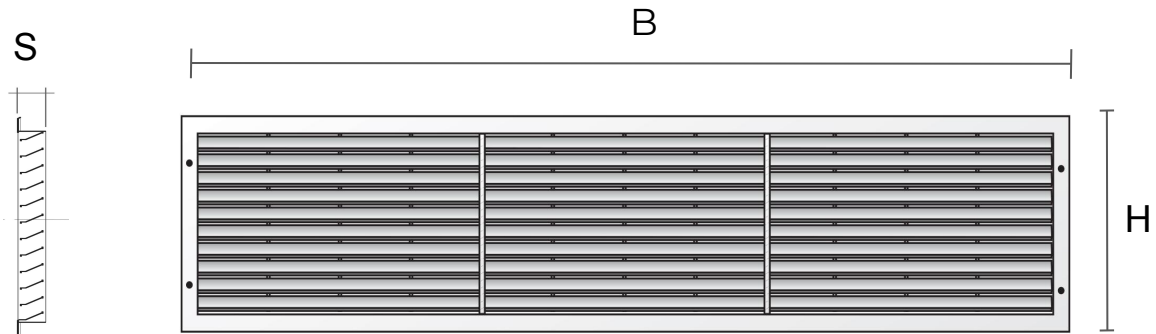

Rectangular recessed mounting grilles (E-series)

Item	BxH mm	S mm	Hole mm	Pass Air cm²	Insect screen
ER10423B	1042x230	16	1005x187	525	✓
ER10423M	1042x230	16	1005x187	525	✓
ER10423N	1042x230	16	1005x187	525	✓

Description: Rectangular recessed mounting grille (E-series)

Material: ABS plastic

Colour: ER10423B White - ER10423M Brown - ER10423N Black

Features: Rectangular recessed mounting grille (E-series) including insect screen. It can be positioned both indoors and outdoors.