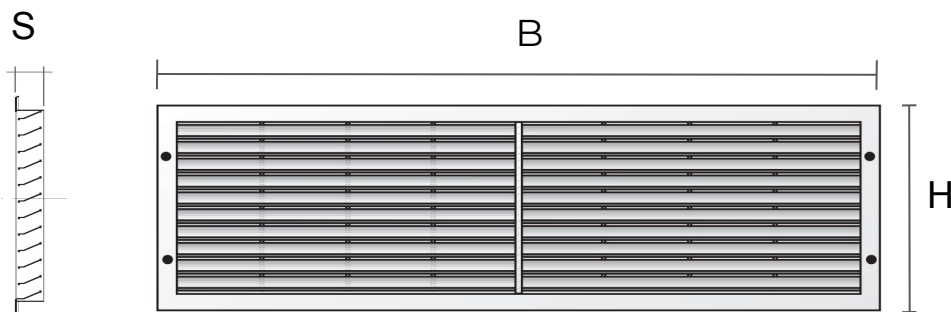

Rectangular recessed mounting grilles (E-series)

Item	BxH mm	S mm	Hole mm	Pass Air cm ²
E7123B	715x230	16	670x187	630
E7123M	715x230	16	670x187	630
E7123N	715x230	16	670x187	630

Description: Rectangular recessed mounting grille (E-series)