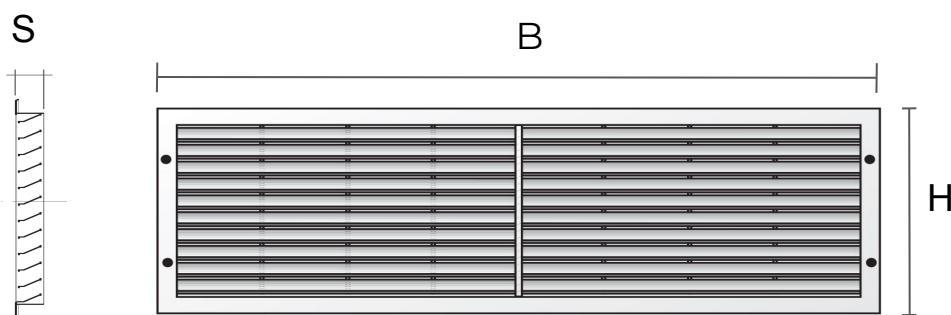

Rectangular recessed mounting grilles (E-series)

Item	BxH mm	S mm	Hole mm	Pass Air cm²	Insect screen
ER7123B	715x230	16	670x187	350	✓
ER7123M	715x230	16	670x187	350	✓
ER7123N	715x230	16	670x187	350	✓

Description: Rectangular recessed mounting grille (E-series)

Material: ABS plastic

Colour: ER7123B White - ER7123M Brown - ER7123N Black

Features: Rectangular recessed mounting grille (E-series) including insect screen. It can be positioned both indoors and outdoors.