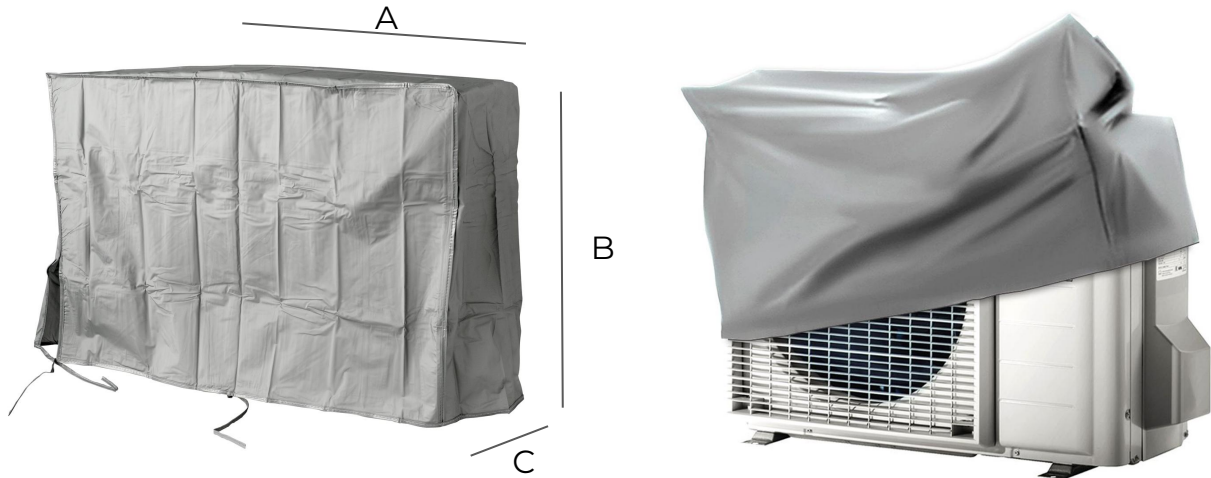

Outdoor unit accessories

Item	Colour	Dimensions A x B x C mm
EPELO1	grey	700x550x250
EPELO2	grey	810x560x250
EPELO3	grey	840x640x340
EPELO4	grey	970x750x370

Description: Outside unit cover

Features: The protective cover is used for outdoor units to shelter the machine from dust and atmospheric agents which could damage the unit.