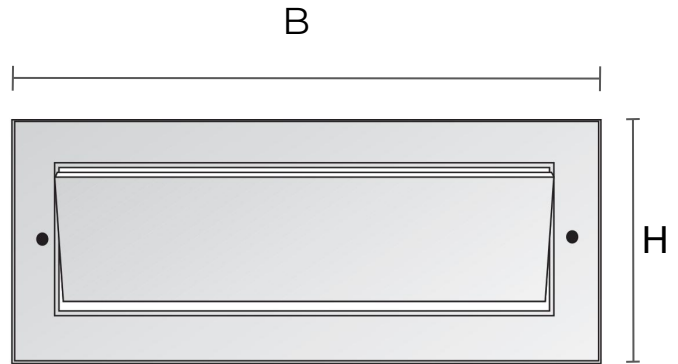

Furniture grilles

Item	BxH mm	Thickness mm	Hole mm	Pass Air cm ²
F187B	180x75	10	160x60	70
F187M	180x75	10	160x60	70
F187N	180x75	10	160x60	70

Description: Recessed mounting ventilation grille

Material: ABS plastic

Colour: F187B White - F187M Brown - F187N Black

Features: Recessed adjustable ventilation grille.
It can be installed indoors.

Furniture grilles

Item	BxH mm	Thickness mm	Hole mm	Pass Air cm ²
FS187B	180x75	10	160x60	70
FS187M	180x75	10	160x60	70
FS187N	180x75	10	160x60	70

Description: Recessed mounting ventilation grille

Material: ABS plastic

Colour: FS187B White - FS187M Brown - FS187N Black

Features: Recessed adjustable ventilation grille including cords to remotely adjust the air flow. It can be installed indoors.