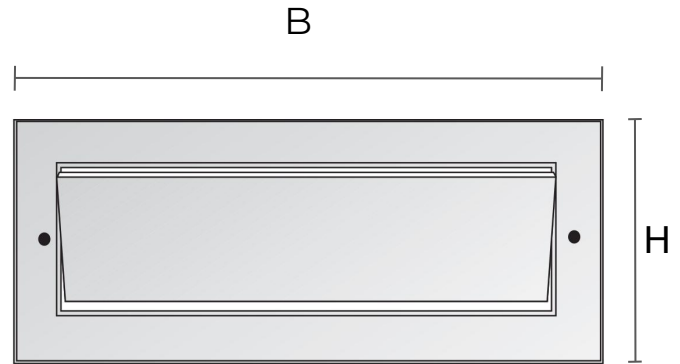

Furniture grilles

Item	BxH mm	Thickness mm	Hole mm	Pass Air cm ²
F187B	180x75	10	160x60	70
F187M	180x75	10	160x60	70
F187N	180x75	10	160x60	70

Description: Recessed mounting ventilation grille

Material: ABS plastic

Colour: F187B White - F187M Brown - F187N Black

Features: Recessed adjustable ventilation grille.
It can be installed indoors.

Furniture grilles

Item	BxH mm	Thickness mm	Hole mm	Pass Air cm ²
FS187B	180x75	10	160x60	70
FS187M	180x75	10	160x60	70
FS187N	180x75	10	160x60	70

Description: Recessed mounting ventilation grille

Material: ABS plastic

Colour: FS187B White - FS187M Brown - FS187N Black

Features: Recessed adjustable ventilation grille including cords to remotely adjust the air flow. It can be installed indoors.