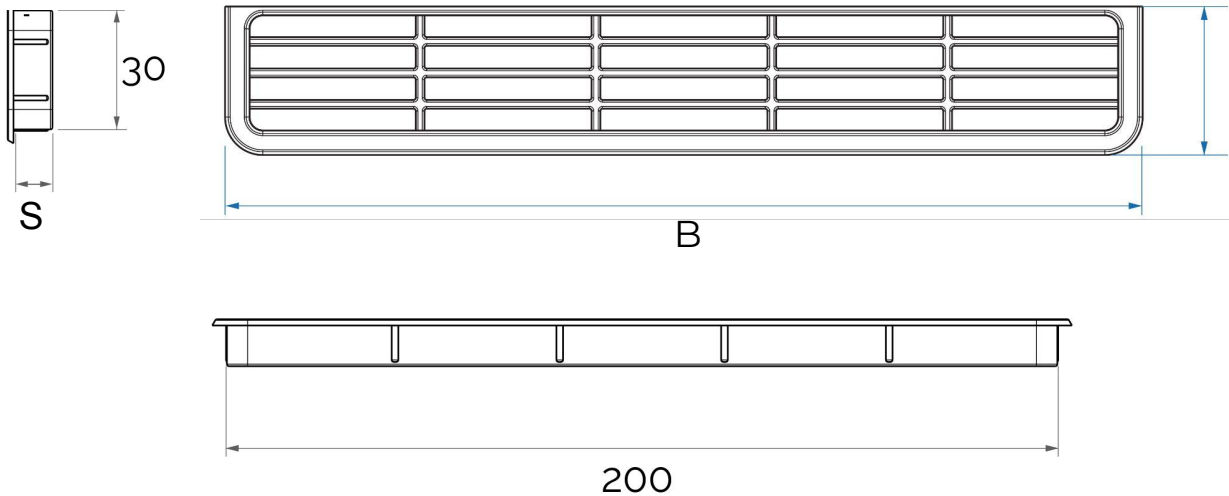

Furniture grilles

Item	BxH mm	S mm	Hole mm	Pass Air cm ²
F4L203B	207x33	9,8	200x30	37
F4L203G	207x33	9,8	200x30	37
F4L203M	207x33	9,8	200x30	37
F4L203N	207x33	9,8	200x30	37

Description: Recessed mounting ventilation grille

Material: ABS plastic

Colour: F4L203B White - F4L203G Grey - F4L203M Brown - F4L203N Black

Features: Ventilation grille recommended when there is a recessed appliance in the cabinet (oven, fridge, etc.). The heat produced during operation is dispersed by the ventilation.