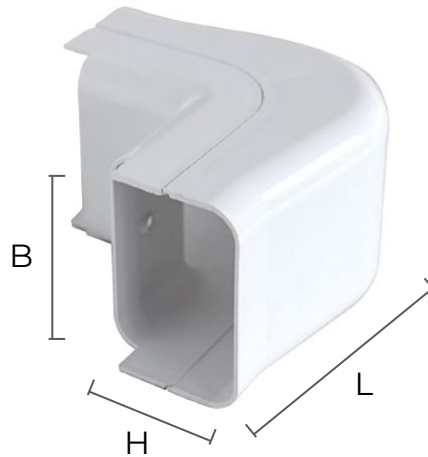

External corner for split connection system PROFIL TOP FREDDO

Item	Colour	BxH mm	L mm
FCE70B	white	70x65	153
FCE100B	white	98x73	162

Description: External corner for Profil Top Freddo system

Material: PVC

Features: External corner complete with 2 fixing screws (T545).

Profil Top Freddo is an aesthetic and practical split connection system made of shockproof, self-extinguishing and UV-resistant PVC. It allows the installation of air conditioning systems.