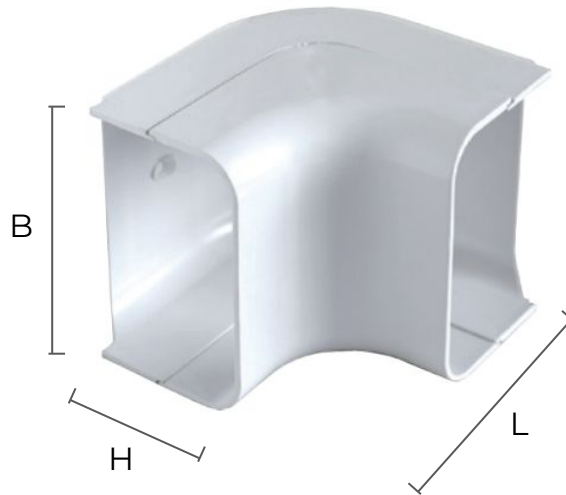

Internal corner for split connection system PROFIL TOP FREDDO

Item	Colour	BxH mm	L mm
FCI70B	white	70x65	108
FCI100B	white	98x73	124

Description: Internal corner for Profil Top Freddo system

Material: PVC

Features: Internal corner complete with 2 fixing screws (T545).

Profil Top Freddo is an aesthetic and practical split connection system made of shockproof, self-extinguishing and UV-resistant PVC. It allows the installation of air conditioning systems.