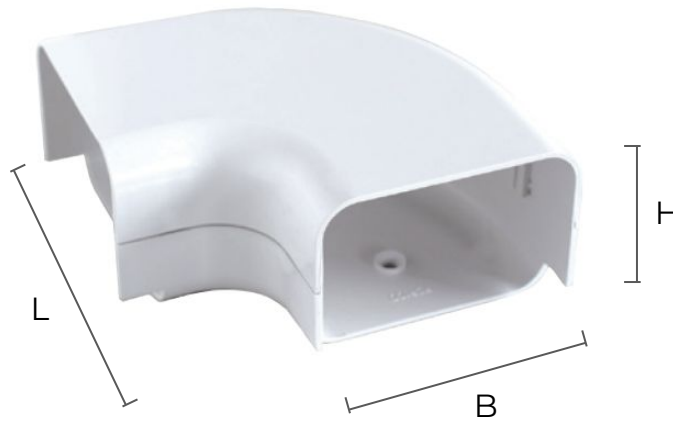

Flat corner for split connection system PROFIL TOP FREDDO

Item	Colour	BxH mm	L mm
FCP70B	white	70x65	118
FCP100B	white	98x73	159

Description: Flat corner for Profil Top Freddo system

Material: PVC

Features: Flat corner complete with 2 fixing screws (T545).

Profil Top Freddo is an aesthetic and practical split connection system made of shockproof, self-extinguishing and UV-resistant PVC. It allows the installation of air conditioning systems.