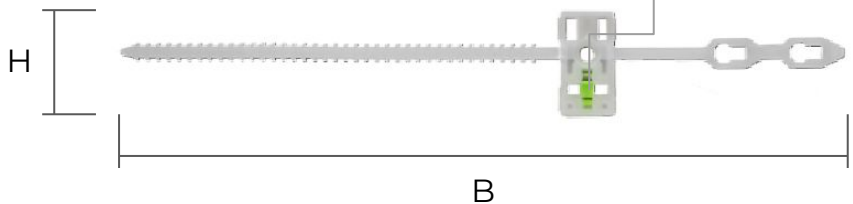

Clamp set for split connection system PROFIL TOP FREDDO

Profil TOP
FREDDO

- Set contents:
- 8 clamps
 - 4 bubble levels
 - 8 screws+plugs

Example of use with
FPRTxxx trunking

Example of use with
electrician's cable tie

The bubble can be inserted horizontally or
vertically into the slot on the clamp.

Item	Colour	BxH mm
FFUB	white	277x40

Description: Pipe clamp set for Profil Top Freddo system

Material: PVC

Features: The clamp set is useful for fixing pipes of various diameters in air conditioning systems. Compatible with FPRTxxx trunking. Use clamps to secure pipes, add a bubble on a clamp for duct leveling. Fix with screws+plugs (T545).

Profil Top Freddo is an aesthetic and practical split connection system made of shockproof, self-extinguishing and UV-resistant PVC. It allows the installation of air conditioning systems.