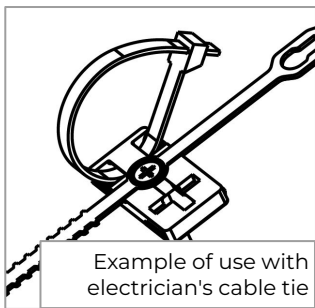

Clamp set for split connection system PROFIL TOP FREDDO

Profil TOP
FREDDO

- Set contents:
- 8 clamps
 - 4 bubble levels
 - 8 screws+plugs

Example of use with
FPRTxxx trunking

Example of use with
electrician's cable tie

The bubble can be inserted horizontally or
vertically into the slot on the clamp.

Item	Colour	BxH mm
FFUB	white	277x40

Description: Pipe clamp set for Profil Top Freddo system

Material: PVC

Features: The clamp set is useful for fixing pipes of various diameters in air conditioning systems. Compatible with FPRTxxx trunking. Use clamps to secure pipes, add a bubble on a clamp for duct leveling. Fix with screws+plugs (T545).

Profil Top Freddo is an aesthetic and practical split connection system made of shockproof, self-extinguishing and UV-resistant PVC. It allows the installation of air conditioning systems.