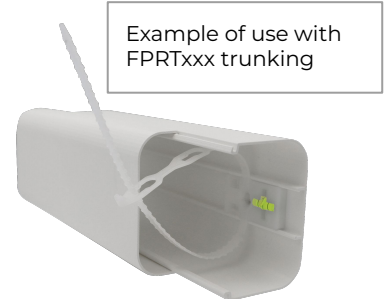

Clamp set for split connection system PROFIL TOP FREDDO

Profil TOP
FREDDO

- Set contents:
- 8 clamps
 - 4 bubble levels
 - 8 screws+plugs

Example of use with
FPRTxxx trunking

Example of use with
electrician's cable tie

The bubble can be inserted horizontally or
vertically into the slot on the clamp.

Item	Colour	BxH mm
FFUB	white	277x40

Description: Pipe clamp set for Profil Top Freddo system

Material: PVC

Features: The clamp set is useful for fixing pipes of various diameters in air conditioning systems. Compatible with FPRTxxx trunking. Use clamps to secure pipes, add a bubble on a clamp for duct leveling. Fix with screws+plugs (T545).

Profil Top Freddo is an aesthetic and practical split connection system made of shockproof, self-extinguishing and UV-resistant PVC. It allows the installation of air conditioning systems.