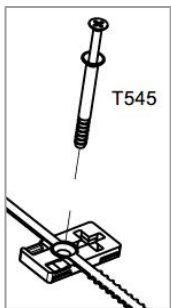

Clamp set for split connection system PROFIL TOP FREDDO

Profil TOP
FREDDO

- Set contents:
- 8 clamps
 - 4 bubble levels
 - 8 screws+plugs

Example of use with
FPRTxxx trunking

Example of use with
electrician's cable tie

The bubble can be inserted horizontally or
vertically into the slot on the clamp.

Item	Colour	BxH mm
FFUB	white	277x40

Description: Pipe clamp set for Profil Top Freddo system

Material: PVC

Features: The clamp set is useful for fixing pipes of various diameters in air conditioning systems. Compatible with FPRTxxx trunking. Use clamps to secure pipes, add a bubble on a clamp for duct leveling. Fix with screws+plugs (T545).

Profil Top Freddo is an aesthetic and practical split connection system made of shockproof, self-extinguishing and UV-resistant PVC. It allows the installation of air conditioning systems.