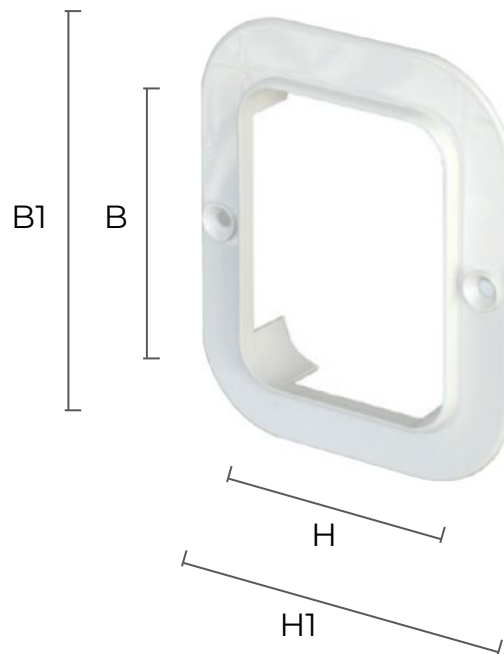

Wall-connection plate with presplittings for split connection system PROFIL TOP FREDDO

Item	Colour	BxH mm	B1xH1 mm	Hole distance mm
FPM70B	white	70x65	110,5x105,5	88
FPM100B	white	98x73	139x114	96

Description: Wall-connection plate with presplittings for Profil Top Freddo system

Material: PVC

Features: Wall-connection plate with presplittings complete with 2 fixing screws (T545).

Profil Top Freddo is an aesthetic and practical split connection system made of shockproof, self-extinguishing and UV-resistant PVC. It allows the installation of air conditioning systems.