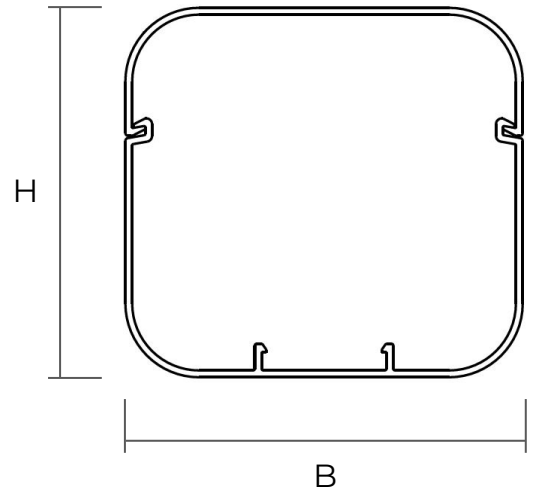

Box-type extruded profile for split connection system PROFIL TOP FREDDO

Profil TOP
FREDDO

Installation example
with the FFUB clamp set

Item	Colour	BxH mm	Length m
FPRT70B	white	70x65	2
FPRT100B	white	98x73	2

Description: 70 / 100 series trunking for Profil Top Freddo system

Material: PVC

Features: The trunking has a convenient joint for closing and opening for inspection. It is designed for installation with universal pipe clamp set.

Profil Top Freddo is an aesthetic and practical split connection system made of shockproof, self-extinguishing and UV-resistant PVC. It allows the installation of air conditioning systems.