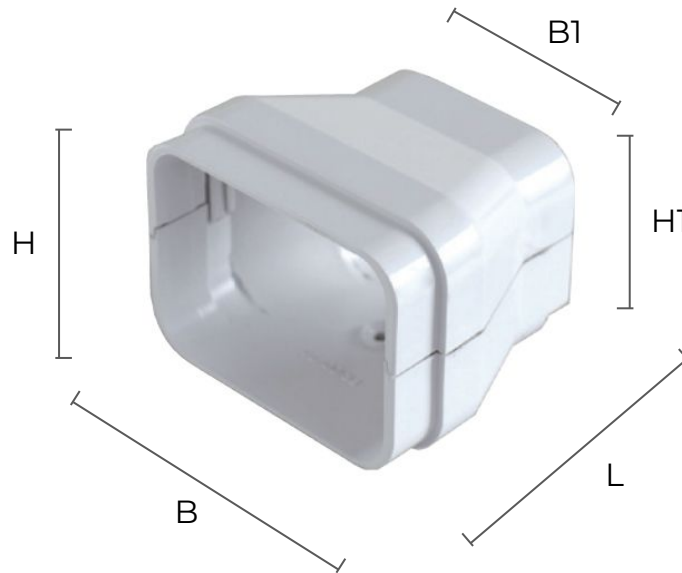

Reduction from series 70 to series 100 for split connection system PROFIL TOP FREDDO

Item	Colour	BxH mm	B1xH1 mm	L mm
FR1070B	white	98x73	70x65	88

Description: Reduction for Profil Top Freddo system

Material: PVC

Features: Reduction from Profil Top Freddo series 70 to series 100 complete with 1 fixing screw (T545).

Profil Top Freddo is an aesthetic and practical split connection system made of shockproof, self-extinguishing and UV-resistant PVC. It allows the installation of air conditioning systems.