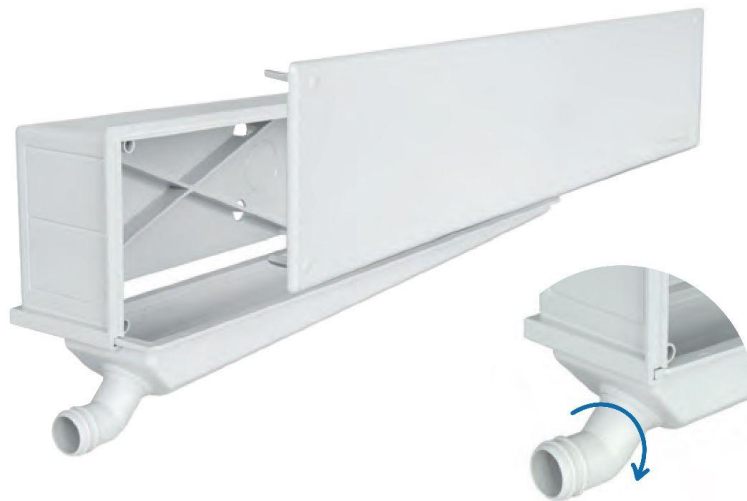

## Flush-mounted drainage wall boxes for inside air-outlet unit

Just turn this fitting to get a vertical or horizontal outlet

Item	Colour	BxH mm	S mm	∅ outlet mm
<b>FSPB</b>	white	450x102	70	18-20

**Description:** Condensate drainage wall box with reversible right/left outlet **STARBOX**

**Material:** ABS

**Features:** The STARBOX condensate drain box includes a reversible right or left condensate drain and a vertical or horizontal outlet ∅ 18-20 mm. It is also possible to fix the box without screws, inserting the pivots inside the casing.