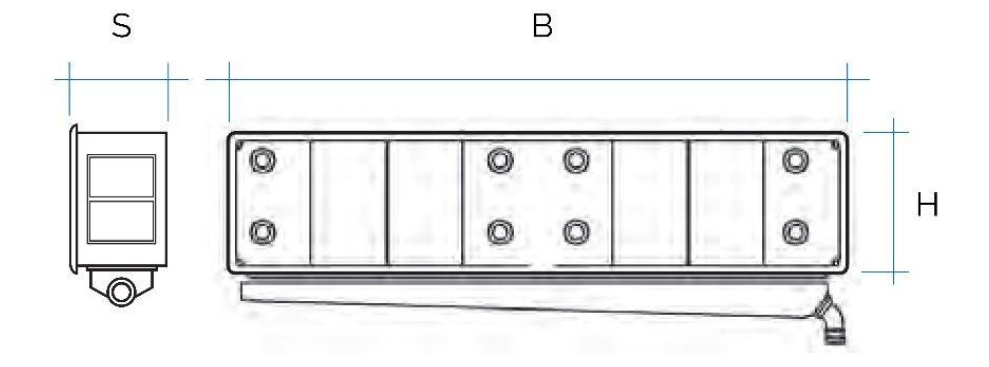

## Flush-mounted drainage wall boxes for inside air-outlet unit

Just turn this fitting to get a vertical or horizontal outlet

Item	Colour	BxH mm	S mm	∅ outlet mm
<b>FSPB</b>	white	450x102	70	18-20

**Description:** Condensate drainage wall box with reversible right/left outlet **STARBOX**

**Material:** ABS

**Features:** The STARBOX condensate drain box includes a reversible right or left condensate drain and a vertical or horizontal outlet ∅ 18-20 mm. It is also possible to fix the box without screws, inserting the pivots inside the casing.