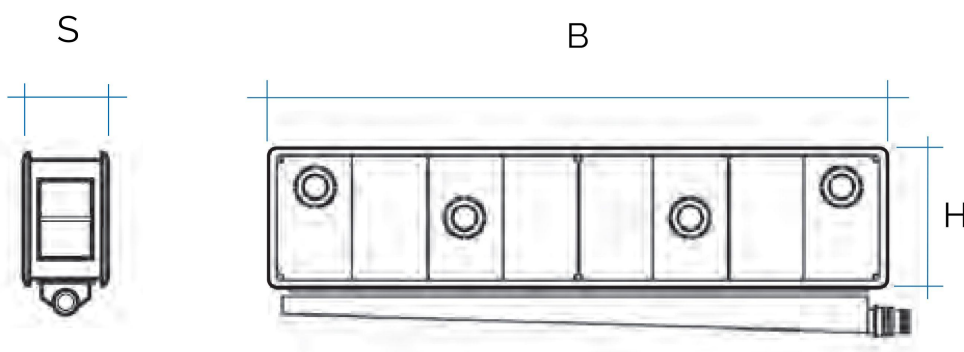

Flush-mounted drainage wall boxes for inside air-outlet unit

| Item | Colour | BxH mm | S mm | ø outlet mm |
|---------------|--------|---------|------|---------------|
| FSPR50 | white | 430x108 | 50 | 16-18 & 18-20 |
| FSPR65 | white | 430x108 | 65 | 16-18 & 18-20 |

Description: Condensate drainage wall box with reversible right/left outlet **EASYBOX**

Material: ABS

Features: The EASYBOX condensate drain box is complete with reversible right or left condensate drain and horizontal outlet ø 16-18 and ø 18-20 mm.