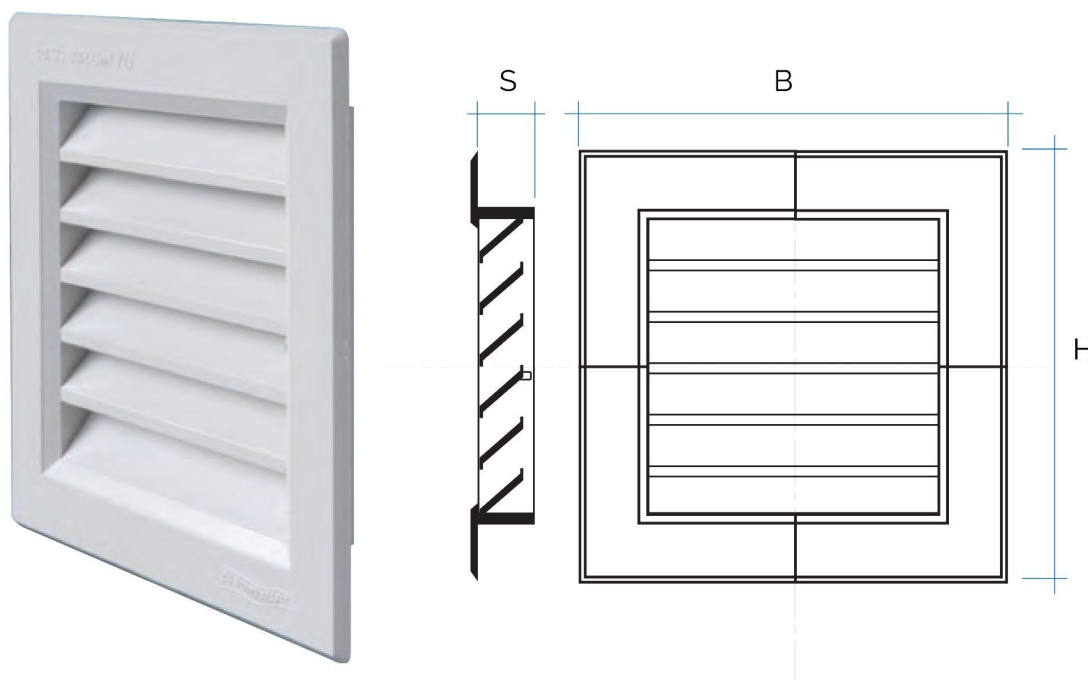

G-style modular grilles for recessed mounting

Item	BxH mm	S mm	Hole mm	Pass. air cm ²
G1414B	140x140	15	102x102	55
G1414M	140x140	15	102x102	55
G1414N	140x140	15	102x102	55

- Description:** Recessed G-style modular grille
- Material:** ABS plastic
- Colour:** G1414B White - G1414M Brown - G1414N Black
- Features:** Recessed G-type modular grille, which can be positioned both indoors and outdoors.

G-style modular grilles for recessed mounting

Item	BxH mm	S mm	Hole mm	Pass. air cm ²	Insect screen
GRI414B	140x140	15	102x102	50	✓
GRI414M	140x140	15	102x102	50	✓
GRI414N	140x140	15	102x102	50	✓

Description: Recessed G-style modular grille

Colour: G203434B White - G203434M Brown - G203434N Black

Features: Recessed G-type modular grille which can be positioned both indoors and outdoors.

G-style modular grilles for recessed mounting

Item	BxH mm	S mm	Hole mm	S1 mm	Pass Air cm ²	Insect screen
G20R3434B	340x340	20	308x308	15	450	✓
G20R3434M	340x340	20	308x308	15	450	✓
G20R3434N	340x340	20	308x308	15	450	✓

Description: Recessed G-style modular grille

Material: ABS plastic

Colour: G20R3434B White - G20R3434M Brown - G20R3434N Black

Features: Recessed G-type modular grille which can be positioned both indoors and outdoors.