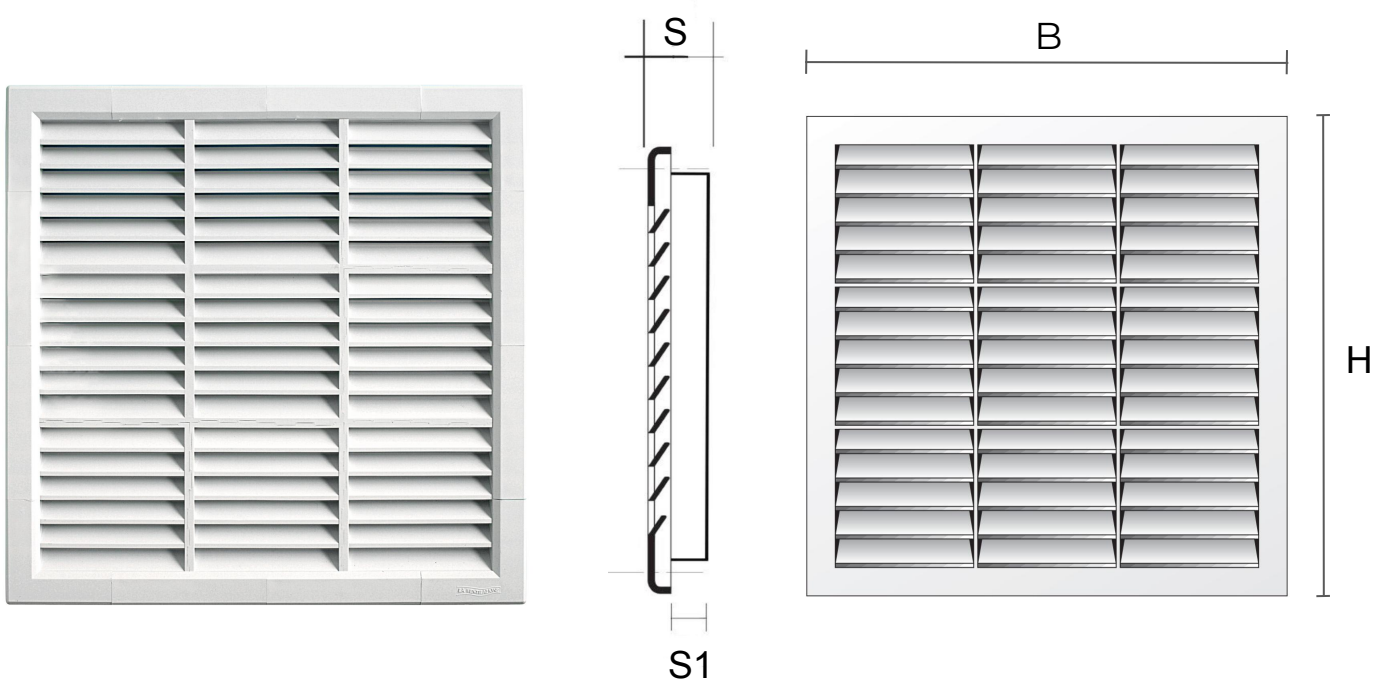

G-style modular grilles for recessed mounting

Item	BxH mm	S mm	Hole mm	Pass. air cm ²
G1414B	140x140	15	102x102	55
G1414M	140x140	15	102x102	55
G1414N	140x140	15	102x102	55

- Description:** Recessed G-style modular grille
- Material:** ABS plastic
- Colour:** G1414B White - G1414M Brown - G1414N Black
- Features:** Recessed G-type modular grille, which can be positioned both indoors and outdoors.

Item	BxH mm	S mm	Hole mm	S1 mm	Pass Air cm ²
G203434B	340x340	20	308x308	15	495
G203434M	340x340	20	308x308	15	495
G203434N	340x340	20	308x308	15	495

Description: Recessed G-style modular grille

Material: ABS plastic

Colour: G203434B White - G203434M Brown - G203434N Black

Features: Recessed G-type modular grille which can be positioned both indoors and outdoors.

G-style modular grilles for recessed mounting

Item	BxH mm	S mm	Hole mm	S1 mm	Pass Air cm ²	Insect screen
G20R3434B	340x340	20	308x308	15	450	✓
G20R3434M	340x340	20	308x308	15	450	✓
G20R3434N	340x340	20	308x308	15	450	✓

Description: Recessed G-style modular grille

Material: ABS plastic

Colour: G20R3434B White - G20R3434M Brown - G20R3434N Black

Features: Recessed G-type modular grille which can be positioned both indoors and outdoors.