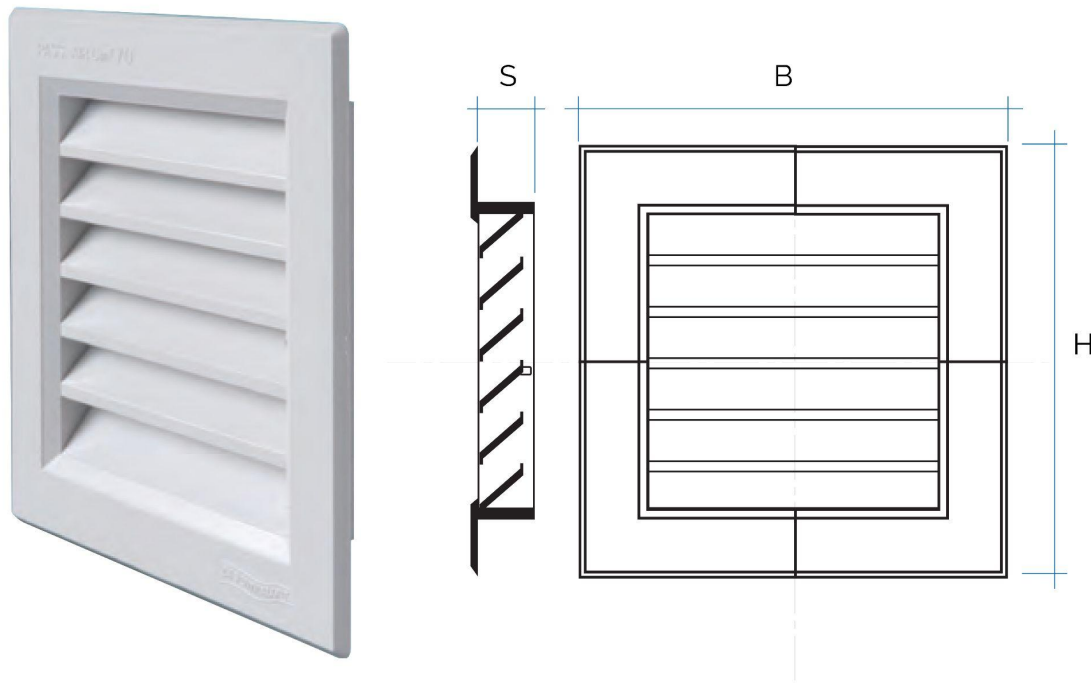

G-style modular grilles for recessed mounting

Item	BxH mm	S mm	Hole mm	Pass. air cm ²
G1414B	140x140	15	102x102	55
G1414M	140x140	15	102x102	55
G1414N	140x140	15	102x102	55

- Description:** Recessed G-style modular grille
- Material:** ABS plastic
- Colour:** G1414B White - G1414M Brown - G1414N Black
- Features:** Recessed G-type modular grille, which can be positioned both indoors and outdoors.

G-style modular grilles for recessed mounting

Item	BxH mm	S mm	Hole mm	Pass. air cm ²	Insect screen
GRI414B	140x140	15	102x102	50	✓
GRI414M	140x140	15	102x102	50	✓
GRI414N	140x140	15	102x102	50	✓

Description: Recessed G-style modular grille

Colour: G203434B White - G203434M Brown - G203434N Black

Features: Recessed G-type modular grille which can be positioned both indoors and outdoors.

G-style modular grilles for recessed mounting

Item	BxH mm	S mm	Hole mm	S1 mm	Pass Air cm ²	Insect screen
G20R3434B	340x340	20	308x308	15	450	✓
G20R3434M	340x340	20	308x308	15	450	✓
G20R3434N	340x340	20	308x308	15	450	✓

Description: Recessed G-style modular grille

Material: ABS plastic

Colour: G20R3434B White - G20R3434M Brown - G20R3434N Black

Features: Recessed G-type modular grille which can be positioned both indoors and outdoors.