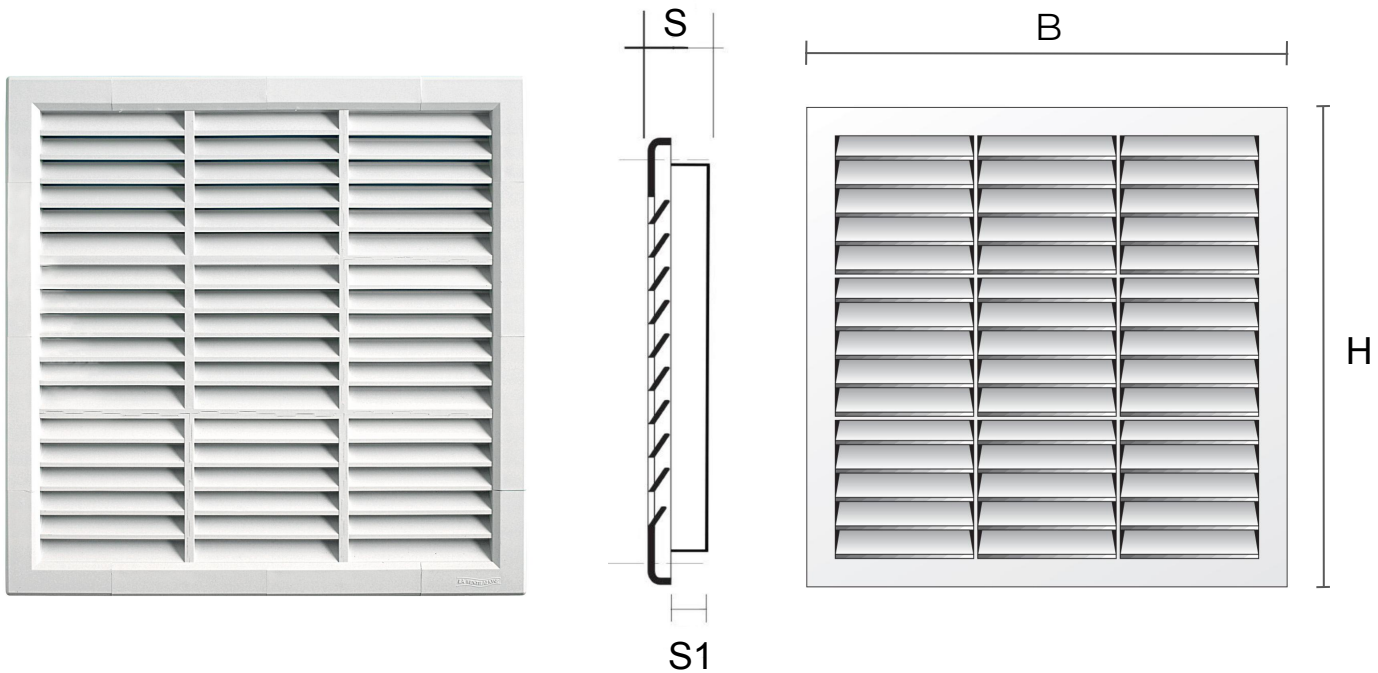

G-style modular grilles for recessed mounting

Item	BxH mm	S mm	Hole mm	Pass. air cm ²
G1414B	140x140	15	102x102	55
G1414M	140x140	15	102x102	55
G1414N	140x140	15	102x102	55

- Description:** Recessed G-style modular grille
- Material:** ABS plastic
- Colour:** G1414B White - G1414M Brown - G1414N Black
- Features:** Recessed G-type modular grille, which can be positioned both indoors and outdoors.

G-style modular grilles for recessed mounting

Item	BxH mm	S mm	Hole mm	Pass. air cm ²	Insect screen
GRI414B	140x140	15	102x102	50	✓
GRI414M	140x140	15	102x102	50	✓
GRI414N	140x140	15	102x102	50	✓

Description: Recessed G-style modular grille

Material: ABS plastic

Colour: G1414B White - G1414M Brown - G1414N Black

Features: Recessed G-type modular grille, which can be positioned both indoors and outdoors.

G-style modular grilles for recessed mounting

Description: Recessed G-style modular grille

Material: ABS plastic

Colour: G20R3434B White - G20R3434M Brown - G20R3434N Black

Features: Recessed G-type modular grille which can be positioned both indoors and outdoors.