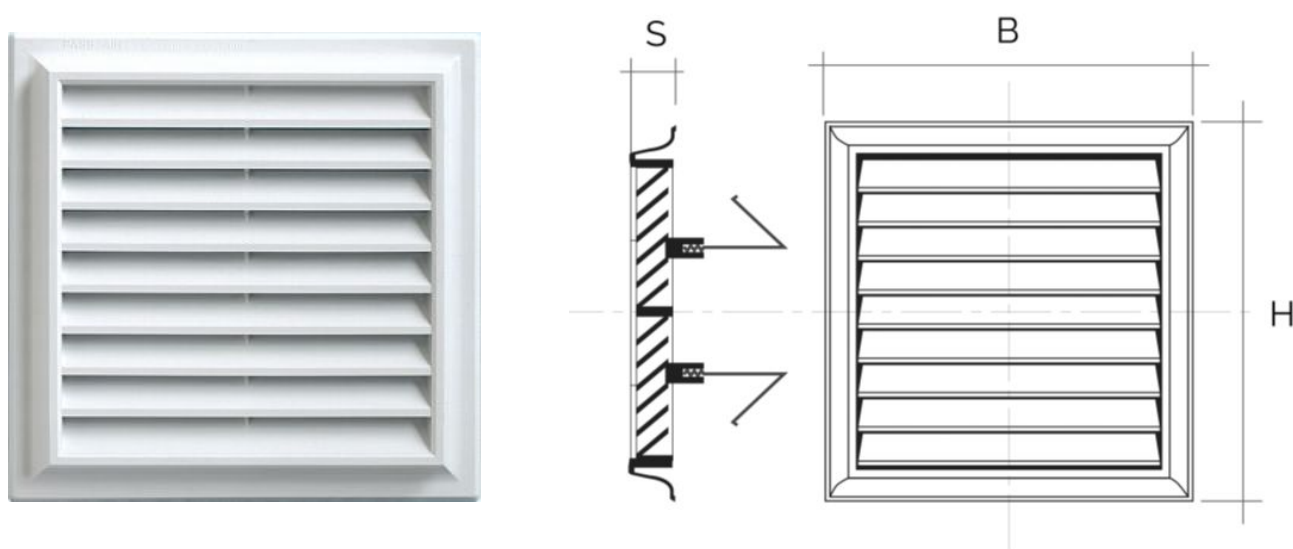

Square self-adjustable grilles with springs, series G

Item	BxH mm	S mm	Insect screen	Hole Ø mm min	Hole Ø mm max	Pass Air cm ²
G1NM1919B	190x190	20		125	160	110
G1NM1919M	190x190	20		125	160	110
G1NMR1919B	190x190	20	✓	125	160	100
G1NMR1919M	190x190	20	✓	125	160	100

Description: Square ventilation grille with inclined flaps and springs

Material: ABS plastic

Colour: G1NM1919B White - G1NM1919M Brown - G1NMR1919B White
G1NMR1919M Brown

Features: Square ventilation grille with fixing springs for holes from \varnothing 125 mm to \varnothing 160 mm, which can be installed both indoors and outdoors.

Square self-adjustable grilles with springs, series G

Item	BxH mm	S mm	Insect screen	Hole Ø mm min	Hole Ø mm max	Pass Air cm ²
G15M2424B	240x240	20		160	200	220
G15M2424M	240x240	20		160	200	220
G15MR2424B	240x240	20	✓	160	200	200
G15MR2424M	240x240	20	✓	160	200	200

Description: Square ventilation grille with inclined flaps and springs

Material: ABS plastic

Colour: G15M2424B White - G15M2424M Brown - G15MR2424B White - G15MR2424M Brown

Features: Square ventilation grille with fixing springs for holes from \varnothing 160 mm to \varnothing 200 mm, which can be installed both indoors and outdoors.