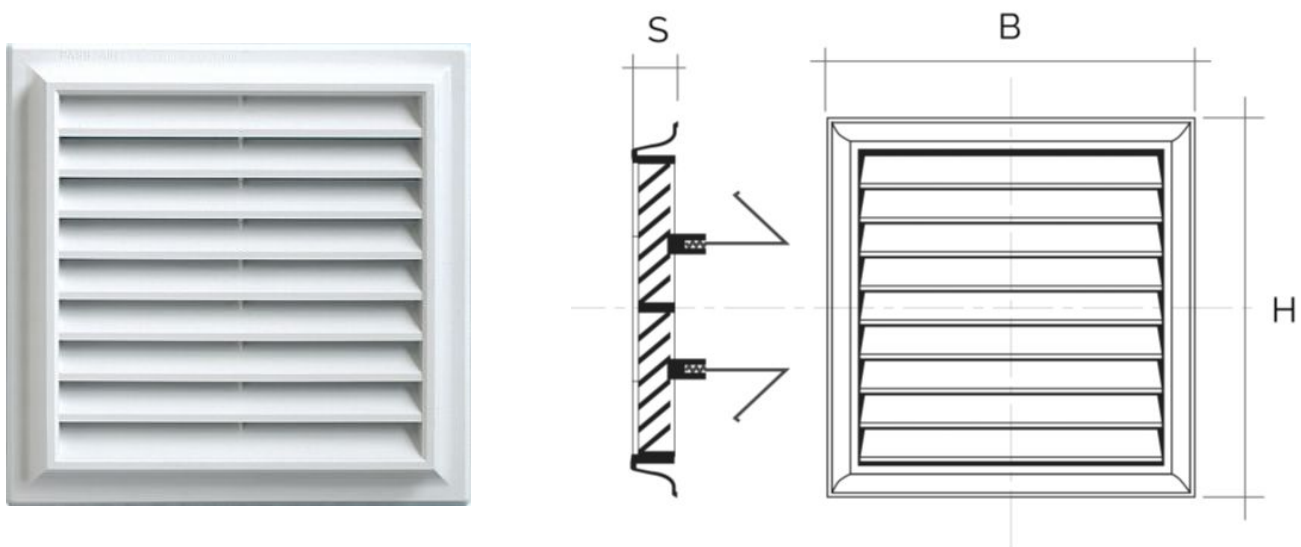

Square self-adjustable grilles with springs, series G

Item	BxH mm	S mm	Insect screen	Hole Ø mm min	Hole Ø mm max	Pass Air cm ²
G1NM1919B	190x190	20		125	160	110
G1NM1919M	190x190	20		125	160	110
G1NMR1919B	190x190	20	✓	125	160	100
G1NMR1919M	190x190	20	✓	125	160	100

Description: Square ventilation grille with inclined flaps and springs

Material: ABS plastic

Colour: G1NM1919B White - G1NM1919M Brown - G1NMR1919B White
G1NMR1919M Brown

Features: Square ventilation grille with fixing springs for holes from \varnothing 125 mm to \varnothing 160 mm, which can be installed both indoors and outdoors.

Square self-adjustable grilles with springs, series G

Item	BxH mm	S mm	Insect screen	Hole Ø mm min	Hole Ø mm max	Pass Air cm ²
G15M2424B	240x240	20		160	200	220
G15M2424M	240x240	20		160	200	220
G15MR2424B	240x240	20	✓	160	200	200
G15MR2424M	240x240	20	✓	160	200	200

Description: Square ventilation grille with inclined flaps and springs

Material: ABS plastic

Colour: G15M2424B White - G15M2424M Brown - G15MR2424B White - G15MR2424M Brown

Features: Square ventilation grille with fixing springs for holes from \varnothing 160 mm to \varnothing 200 mm, which can be installed both indoors and outdoors.