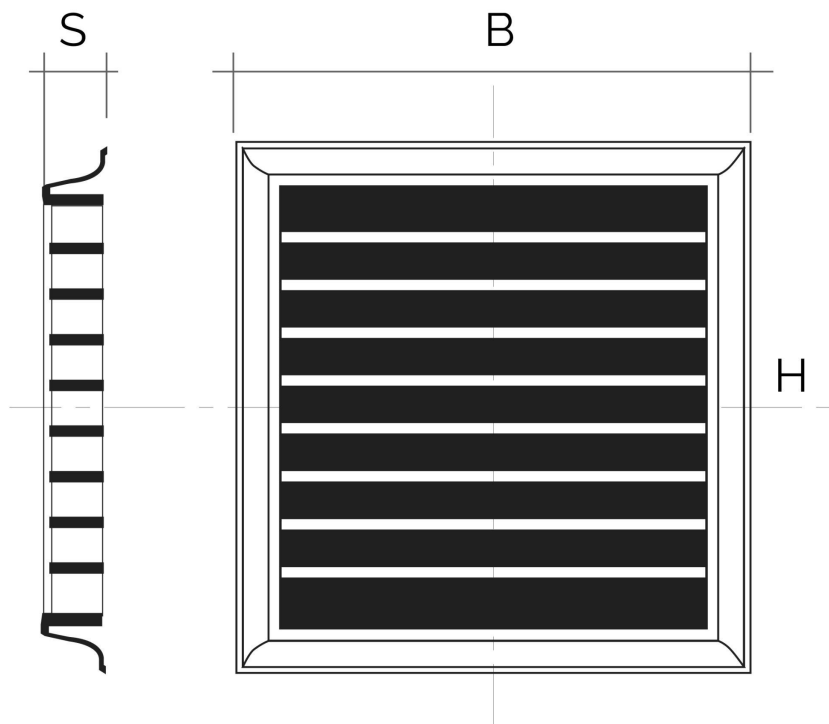

## Surface-mounting square grilles, series G

Item	BxH mm	S mm	Pass Air cm <sup>2</sup>	Insect screen
<b>G1NO1919B</b>	189x189	20	160	
<b>G1NOR1919B</b>	189x189	20	100	✓

**Description:** Surface-mounting square grille

**Material:** ABS plastic

**Colour:** White

**Features:** Ventilation grille with flat flaps to be fixed to the wall with screws and plugs.

## Surface-mounting square grilles, series G

Item	BxH mm	S mm	Pass Air cm <sup>2</sup>	Insect screen
<b>G15O2424B</b>	240x240	20	275	
<b>G15OR2424B</b>	240x240	20	200	✓

**Description:** Surface-mounting square grille