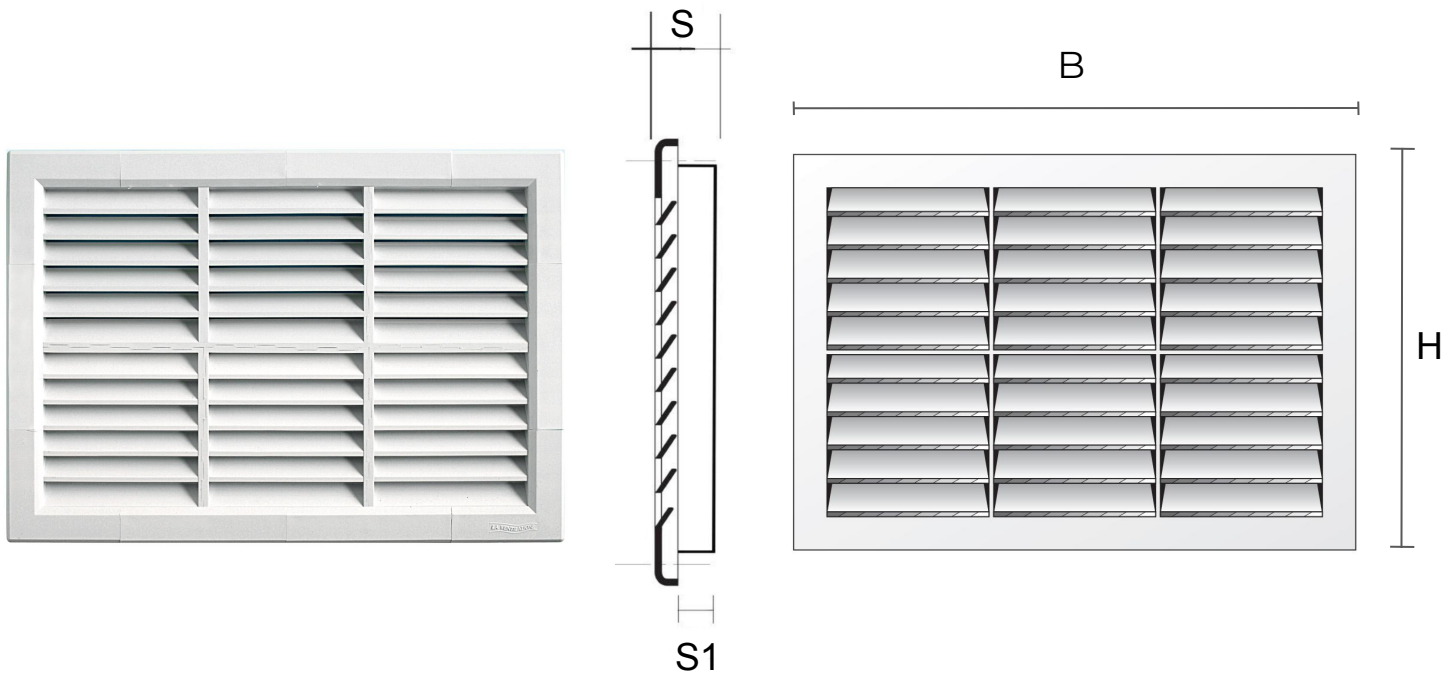

G-style modular grilles for recessed mounting

Item	BxH mm	S mm	Hole mm	S1 mm	Pass Air cm²
G163424B	340x240	20	308x208	15	330
G163424M	340x240	20	308x208	15	330
G163424N	340x240	20	308x208	15	330

Description: Recessed G-style modular grille

Material: ABS plastic

Colour: G163424B White - G163424M Brown - G163424N Black

Features: Recessed G-type modular grille which can be positioned both indoors and outdoors.