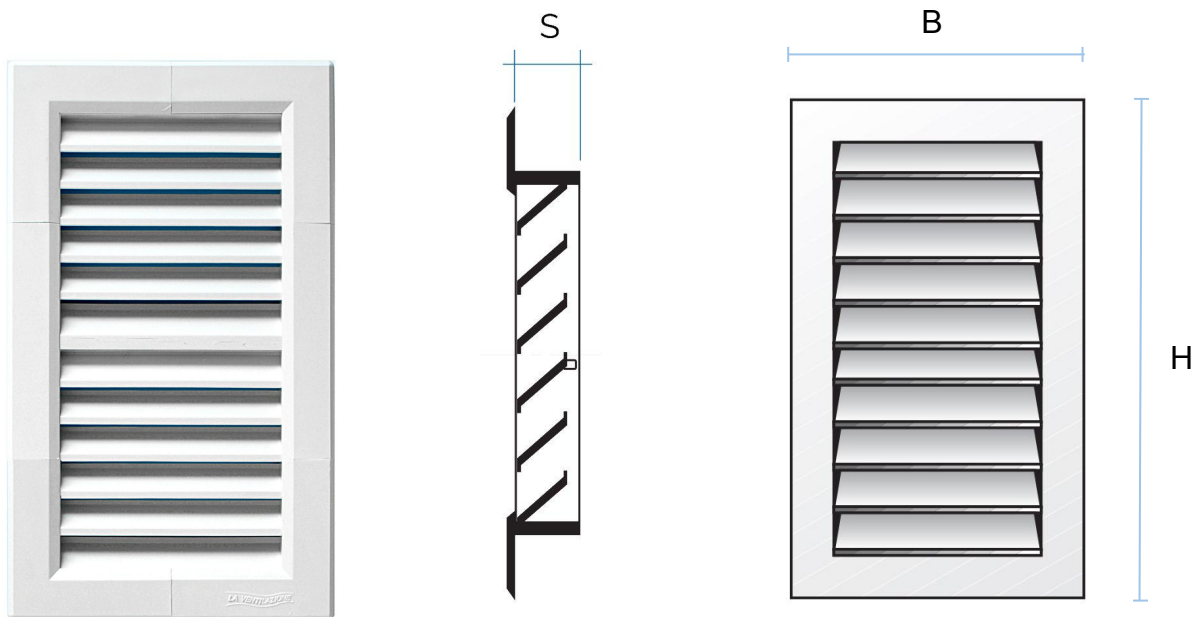

G-style modular grilles for recessed mounting

Item	BxH mm	S mm	Hole mm	Pass. air cm²	Insect screen
G4R1424B	140x240	15	108x208	100	✓
G4R1424M	140x240	15	108x208	100	✓
G4R1424N	140x240	15	108x208	100	✓

Description: Recessed G-style modular grille

Material: ABS plastic

Colour: G4R1424B White - G4R1424M Brown - G4R1424N Black

Features: Recessed G-type modular grille, which can be positioned both indoors and outdoors.