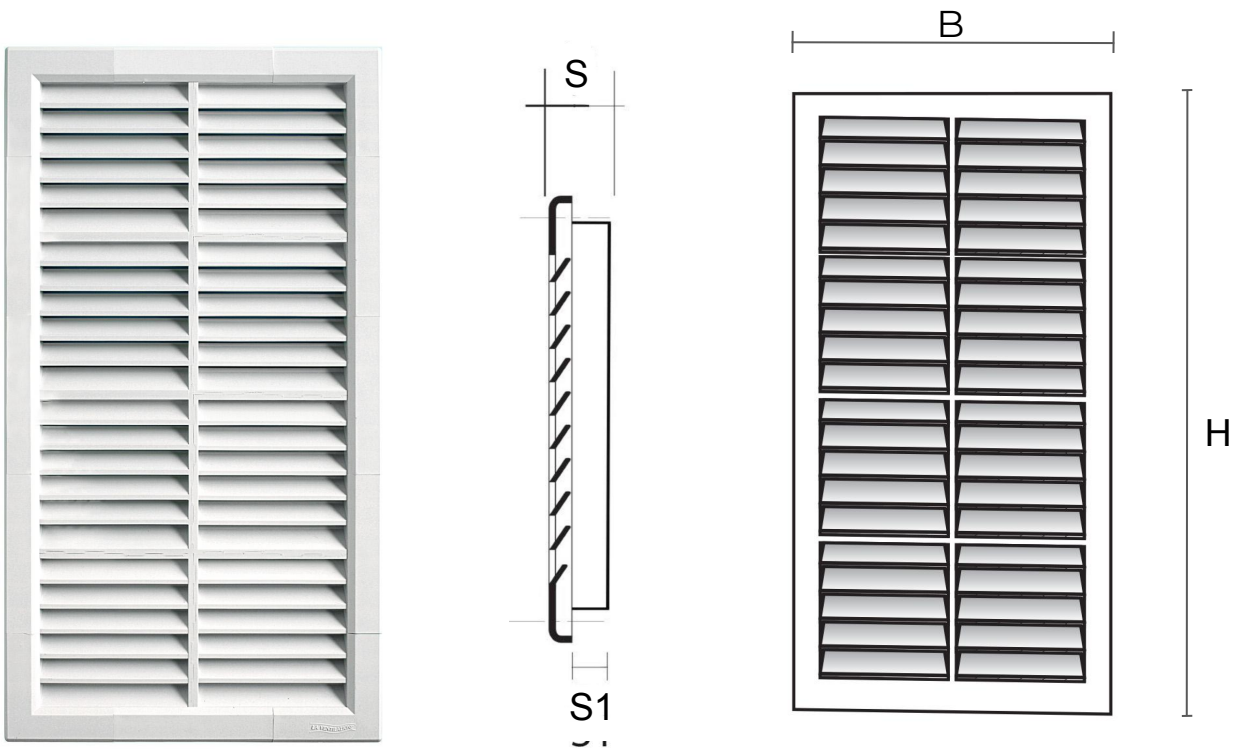

G-style modular grilles for recessed mounting

Item	BxH mm	S mm	Hole mm	S1 mm	Pass Air cm²
GI244B	240x440	20	208x408	15	440
GI244M	240x440	20	208x408	15	440
GI244N	240x440	20	208x408	15	440

Description: Recessed G-style modular grille

Material: ABS plastic

Colour: GI244B White - GI244M Brown - GI244N Black

Features: Recessed G-type modular grille which can be positioned both indoors and outdoors.