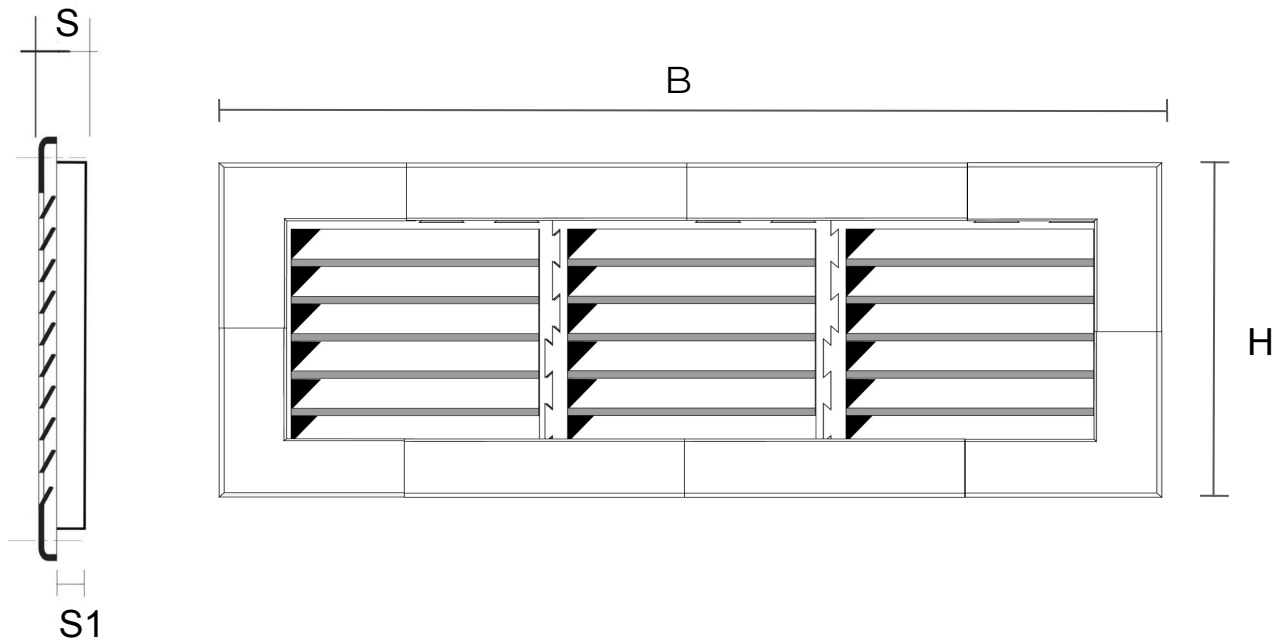

G-style modular grilles for recessed mounting

Item	BxH mm	S mm	Hole mm	S1 mm	Pass Air cm²	Insect screen
G6R3414B	340x140	20	308x108	15	150	✓
G6R3414M	340x140	20	308x108	15	150	✓
G6R3414N	340x140	20	308x108	15	150	✓

Description: Recessed G-style modular grille

Material: ABS plastic

Colour: G6R3414B White - G6R3414M Brown - G6R3414N Black

Features: Recessed G-type modular grille with insect screen, which can be positioned both indoors and outdoors.