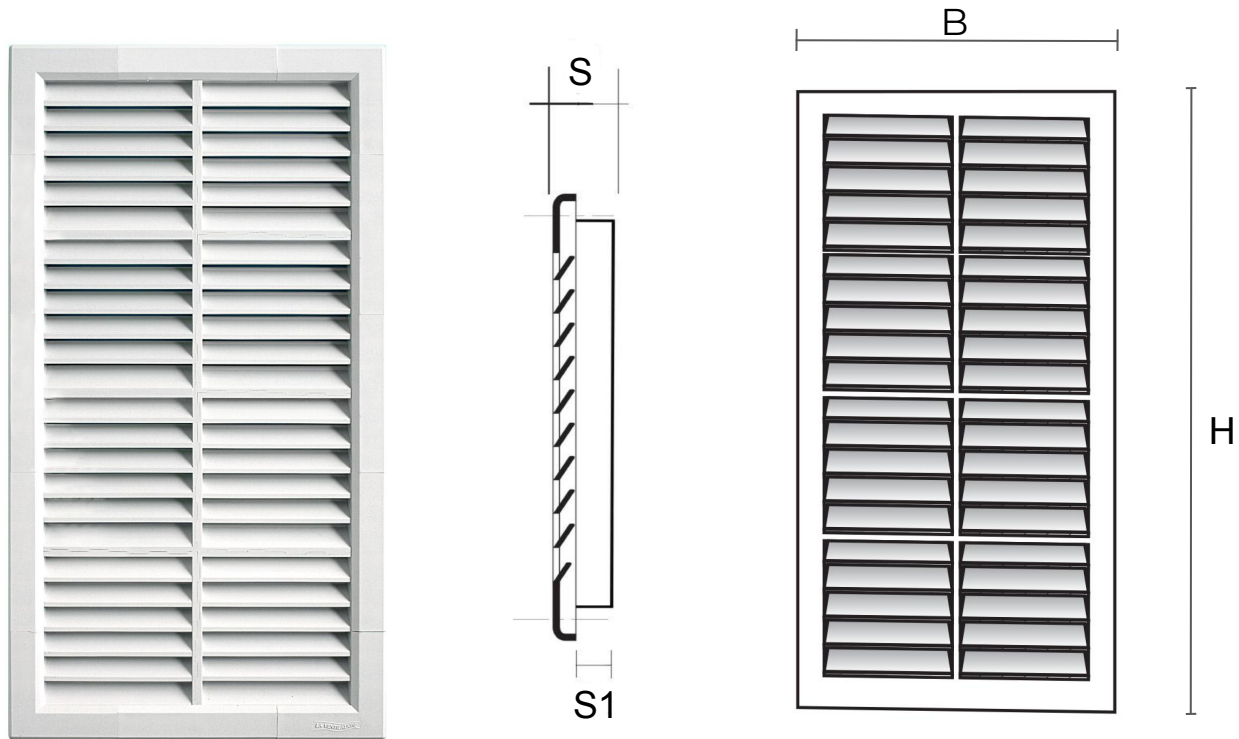

G-style modular grilles for recessed mounting

Item	BxH mm	S mm	Hole mm	S1 mm	Pass Air cm²	Insect screen
GIR244B	240x440	20	208x408	15	400	✓
GIR244M	240x440	20	208x408	15	400	✓
GIR244N	240x440	20	208x408	15	400	✓

Description: Recessed G-style modular grille

Material: ABS plastic

Colour: GIR244B White - GIR244M Brown - GIR244N Black

Features: Recessed G-type modular grille which can be positioned both indoors and outdoors.