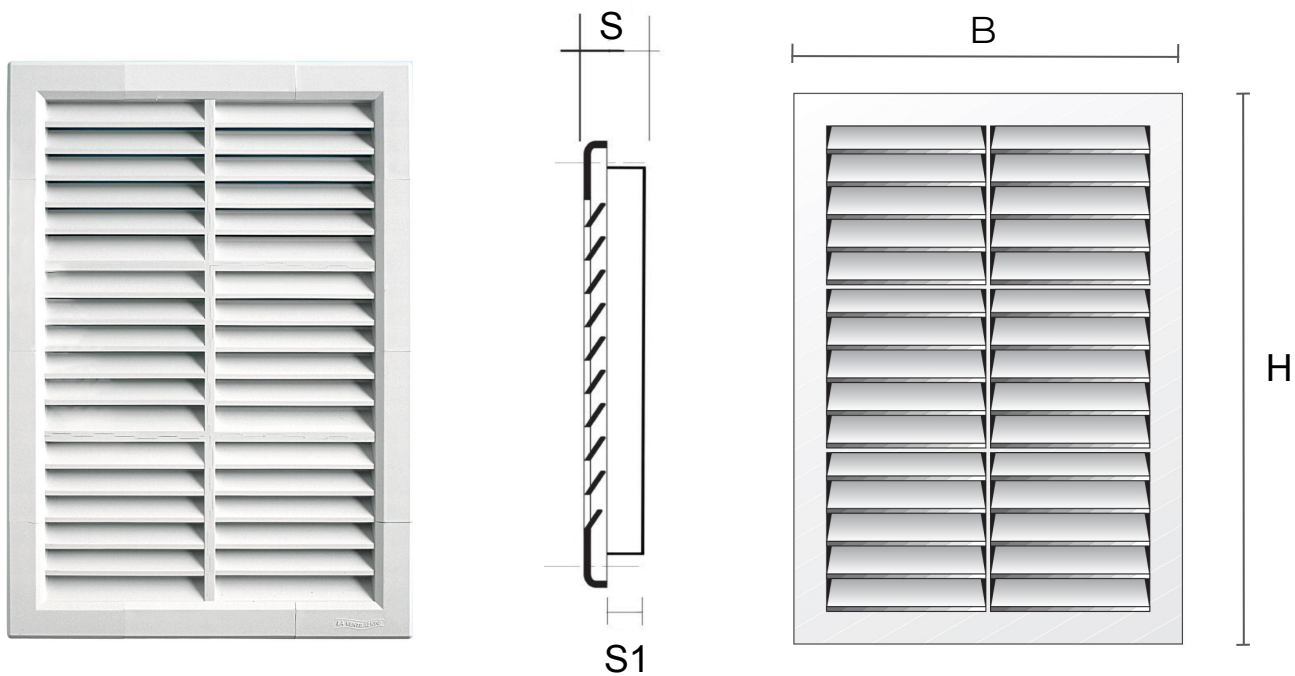

G-style modular grilles for recessed mounting

Item	BxH mm	S mm	Hole mm	S1 mm	Pass Air cm²	Insect screen
G18R2434B	240x340	20	208x308	15	300	✓
G18R2434M	240x340	20	208x308	15	300	✓
G18R2434N	240x340	20	208x308	15	300	✓

Description: Recessed G-style modular grille

Material: ABS plastic

Colour: G18R2434B White - G18R2434M Brown - G18R2434N Black

Features: Recessed G-type modular grille which can be positioned both indoors and outdoors.