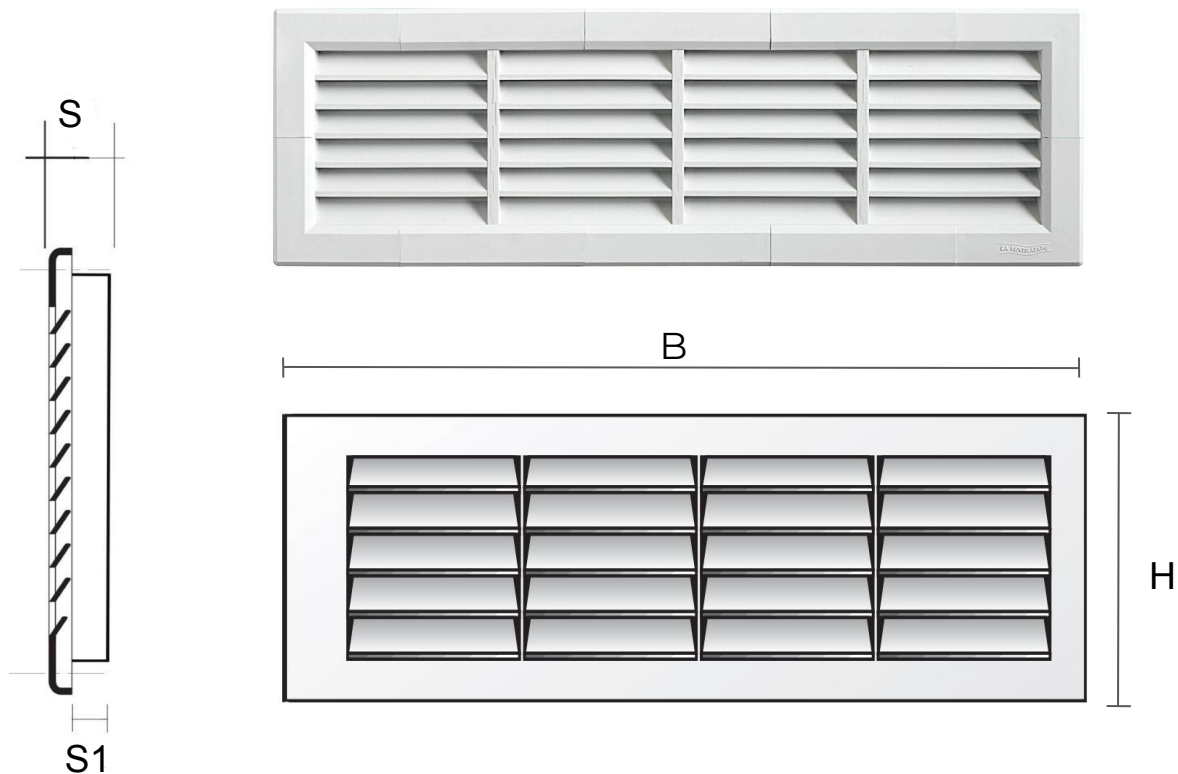

G-style modular grilles for recessed mounting

Item	BxH mm	S mm	Hole mm	S1 mm	Pass Air cm²
G10R4414B	440x140	20	408x108	15	200
G10R4414M	440x140	20	408x108	15	200
G10R4414N	440x140	20	408x108	15	200

Description: Recessed G-style modular grille

Material: ABS plastic

Colour: G10R4414B White - G10R4414M Brown - G10R4414N Black

Features: Recessed G-type modular grille which can be positioned both indoors and outdoors.