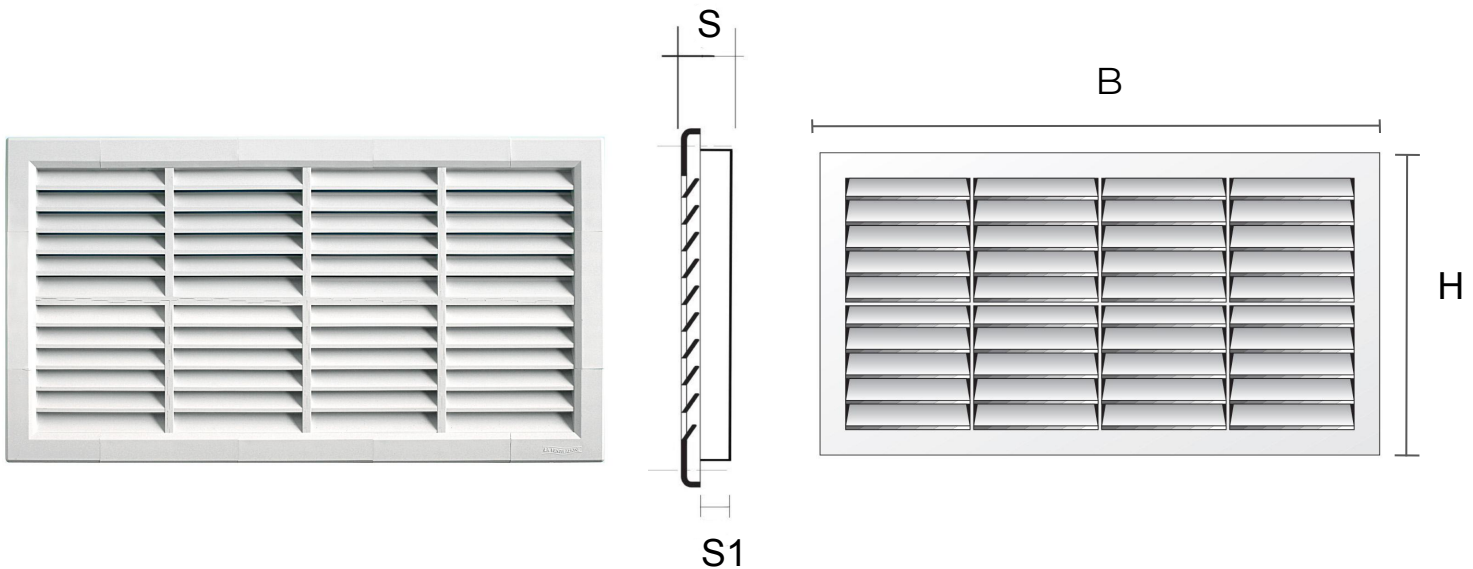

G-style modular grilles for recessed mounting

Item	BxH mm	S mm	Hole mm	S1 mm	Pass Air cm²
G224424B	440x240	20	408x208	15	440
G224424M	440x240	20	408x208	15	440
G224424N	440x240	20	408x208	15	440

Description: Recessed G-style modular grille

Material: ABS plastic

Colour: G224424B White - G224424M Brown - G224424N Black

Features: Recessed G-type modular grille which can be positioned both indoors and outdoors.