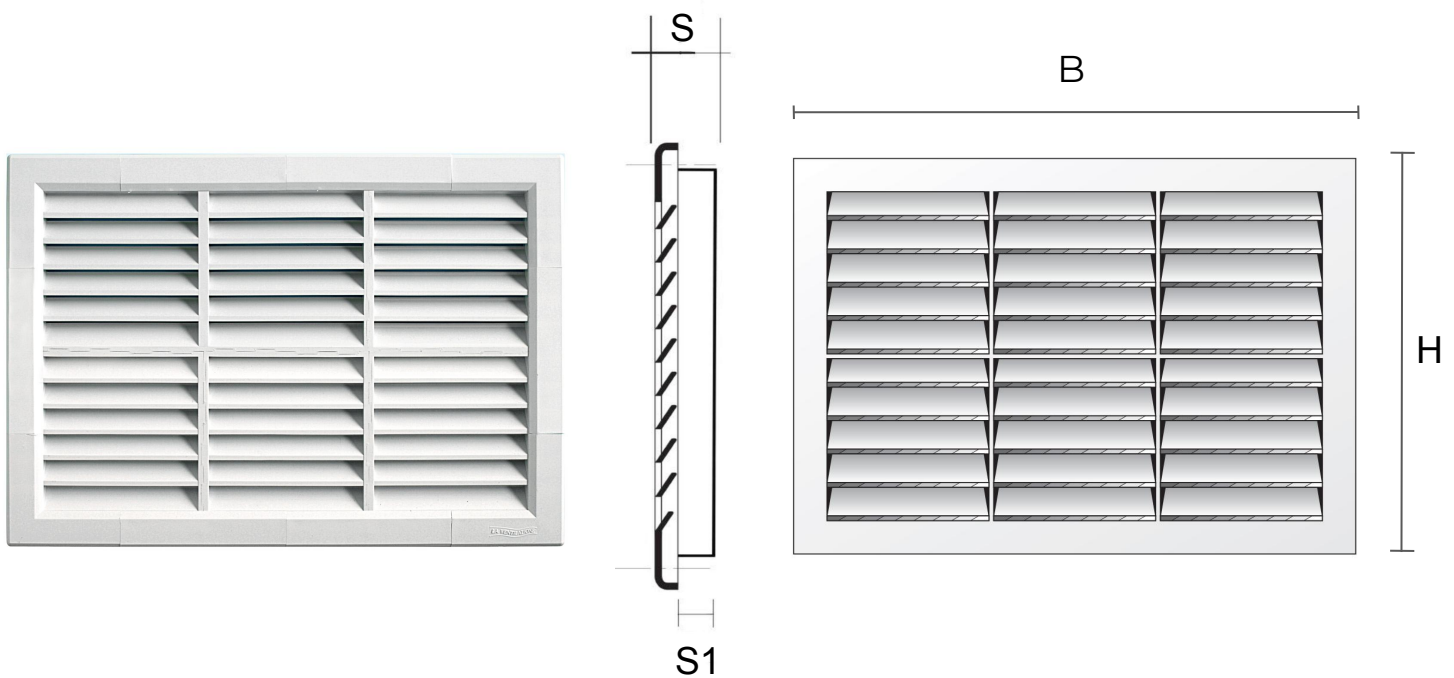

G-style modular grilles for recessed mounting

Item	BxH mm	S mm	Hole mm	S1 mm	Pass Air cm²	Insect screen
G16R3424B	340x240	20	308x208	15	300	✓
G16R3424M	340x240	20	308x208	15	300	✓
G16R3424N	340x240	20	308x208	15	300	✓

Description: Recessed G-style modular grille

Material: ABS plastic

Colour: G16R3424B White - G16R3424M Brown - G16R3424N Black

Features: Recessed G-type modular grille which can be positioned both indoors and outdoors.