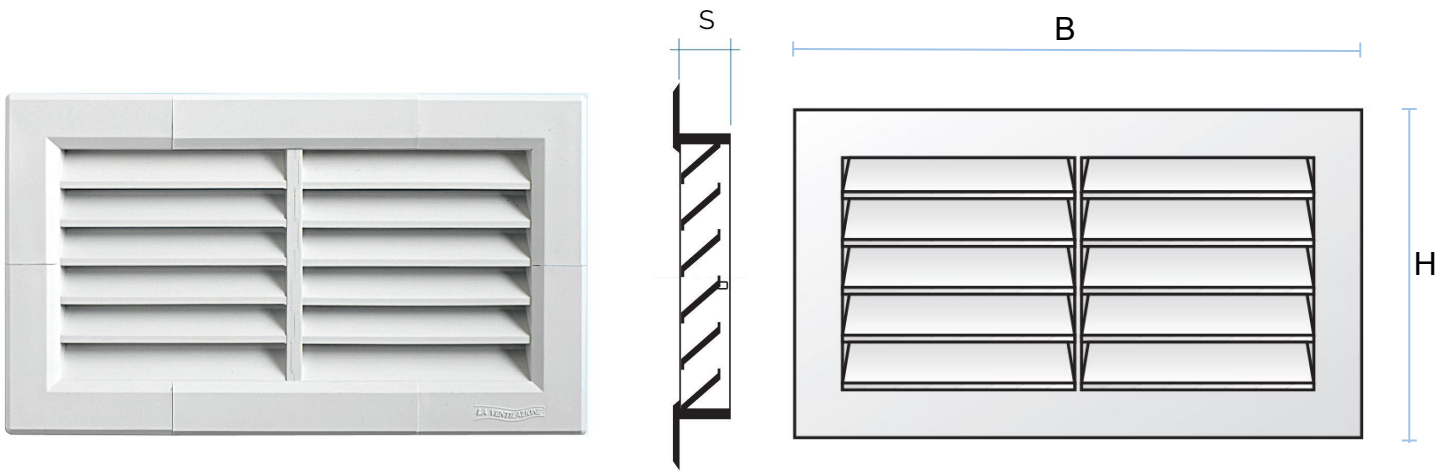

G-style modular grilles for recessed mounting

Item	BxH mm	S mm	Hole mm	Pass. air cm²	Insect screen
G2R2414B	240x140	15	202x102	100	✓
G2R2414M	240x140	15	202x102	100	✓
G2R2414N	240x140	15	202x102	100	✓

Description: Recessed G-style modular grille

Material: ABS plastic

Colour: G2R2414B White - G2R2414M Brown - G2R2414N Black

Features: Recessed G-type modular grille, which can be positioned both indoors and outdoors.