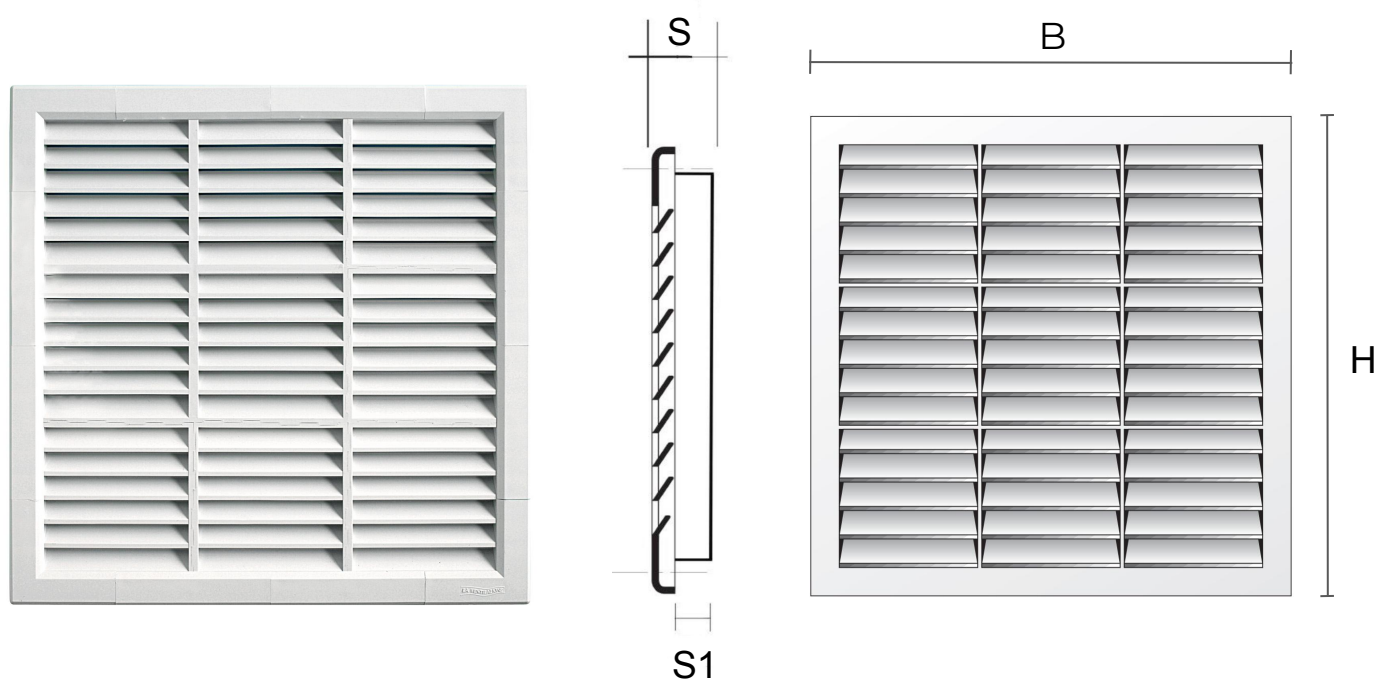

G-style modular grilles for recessed mounting

Item	BxH mm	S mm	Hole mm	S1 mm	Pass Air cm²	Insect screen
G20R3434B	340x340	20	308x308	15	450	✓
G20R3434M	340x340	20	308x308	15	450	✓
G20R3434N	340x340	20	308x308	15	450	✓

Description: Recessed G-style modular grille

Material: ABS plastic

Colour: G20R3434B White - G20R3434M Brown - G20R3434N Black

Features: Recessed G-type modular grille which can be positioned both indoors and outdoors.