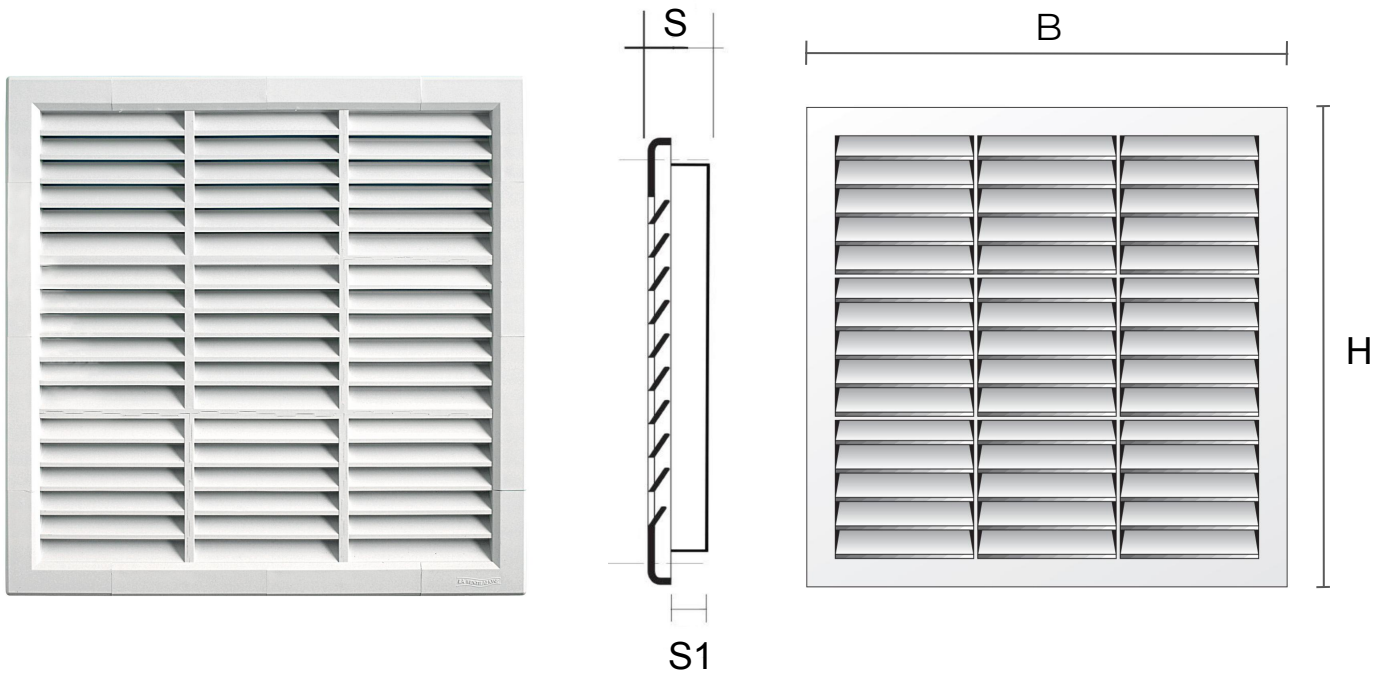

G-style modular grilles for recessed mounting

Item	BxH mm	S mm	Hole mm	S1 mm	Pass Air cm²
G203434B	340x340	20	308x308	15	495
G203434M	340x340	20	308x308	15	495
G203434N	340x340	20	308x308	15	495

Description: Recessed G-style modular grille

Material: ABS plastic

Colour: G203434B White - G203434M Brown - G203434N Black

Features: Recessed G-type modular grille which can be positioned both indoors and outdoors.