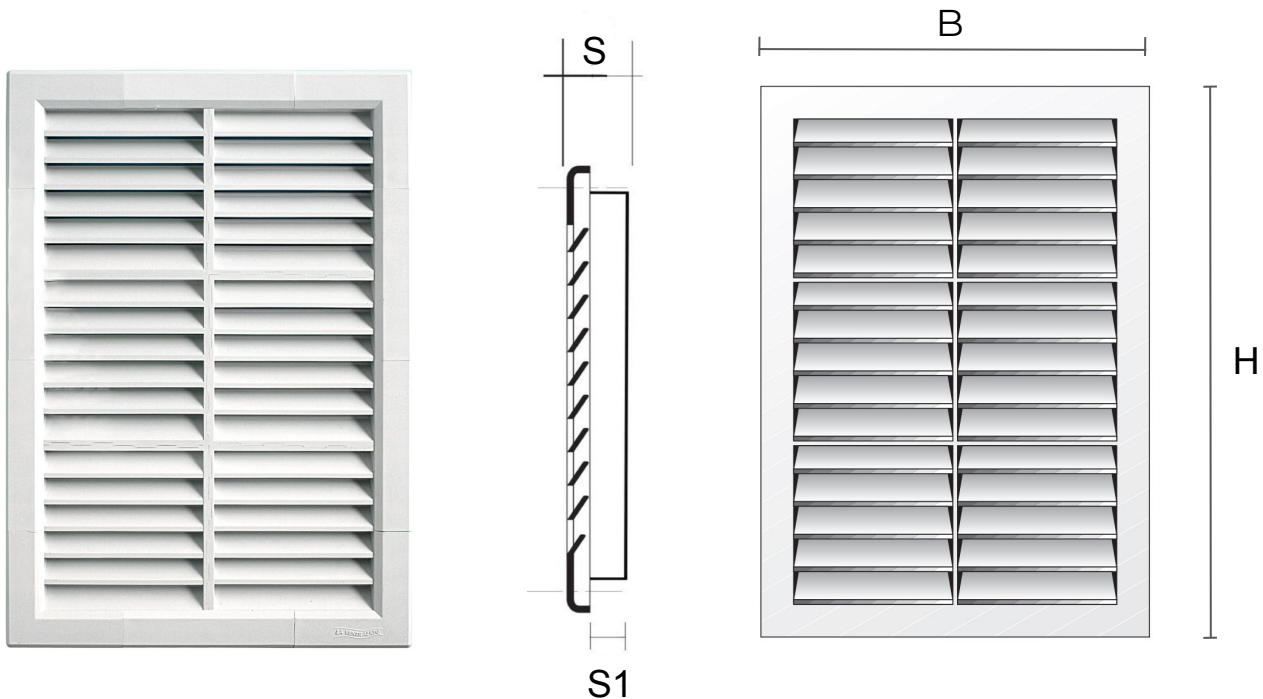

G-style modular grilles for recessed mounting

Item	BxH mm	S mm	Hole mm	S1 mm	Pass Air cm²
G182434B	240x340	20	208x308	15	330
G182434M	240x340	20	208x308	15	330
G182434N	240x340	20	208x308	15	330

1. **Description:** Recessed G-style modular grille
2. **Material:** ABS plastic
3. **Colour:** G182434B White - G182434M Brown - G182434N Black
4. **Features:** Recessed G-type modular grille which can be positioned both indoors and outdoors.