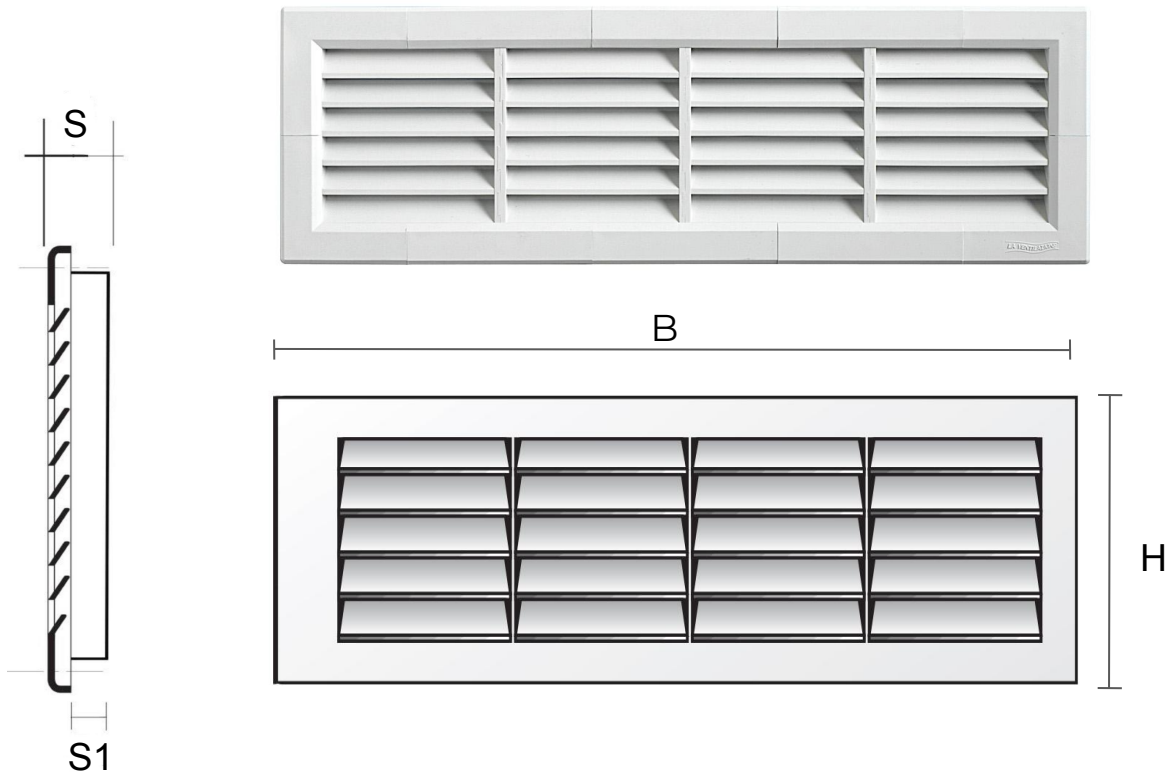

G-style modular grilles for recessed mounting

Item	BxH mm	S mm	Hole mm	S1 mm	Pass Air cm²	Insect screen
G10R4414B	440x140	20	408x108	15	220	✓
G10R4414M	440x140	20	408x108	15	220	✓
G10R4414N	440x140	20	408x108	15	220	✓

Description: Recessed G-style modular grille

Material: ABS plastic

Colour: G104414B White - G104414M Brown - G104414N Black

Features: Recessed G-type modular grille which can be positioned both indoors and outdoors.