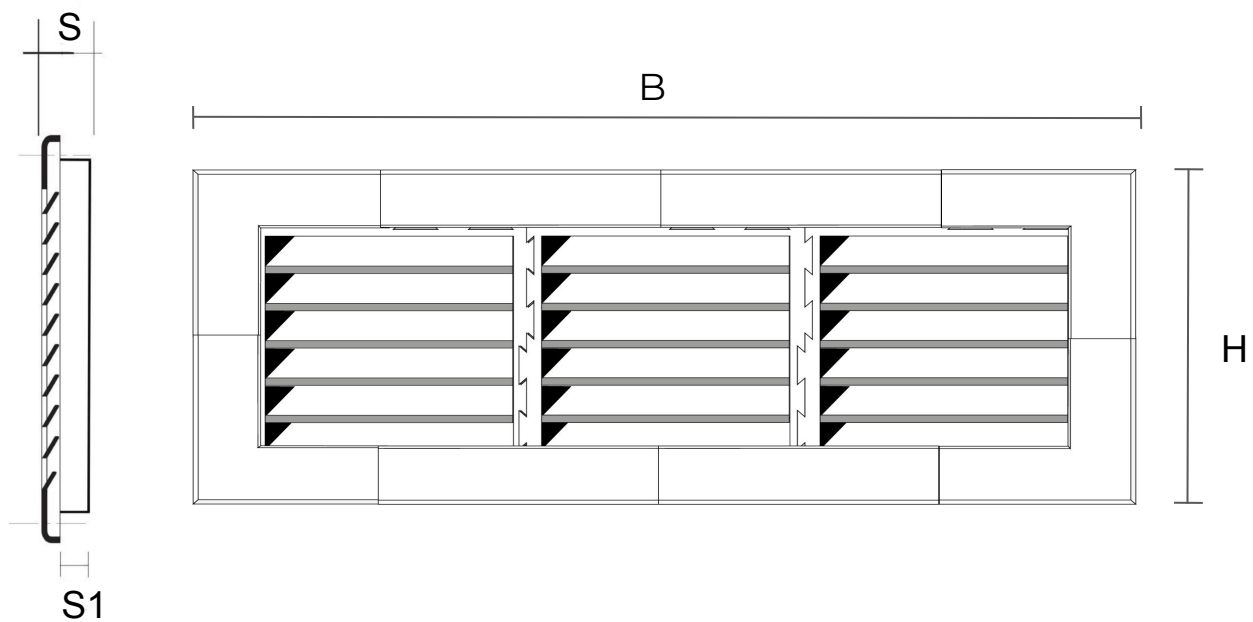

G-style modular grilles for recessed mounting

Item	BxH mm	S mm	Hole mm	S1 mm	Pass Air cm²
G63414B	340x140	20	308x108	15	165
G63414M	340x140	20	308x108	15	165
G63414N	340x140	20	308x108	15	165

Description: Recessed G-style modular grille

Material: ABS plastic

Colour: G63414B White - G63414M Brown - G63414N Black

Features: Recessed G-type modular grille, which can be positioned both indoors and outdoors.