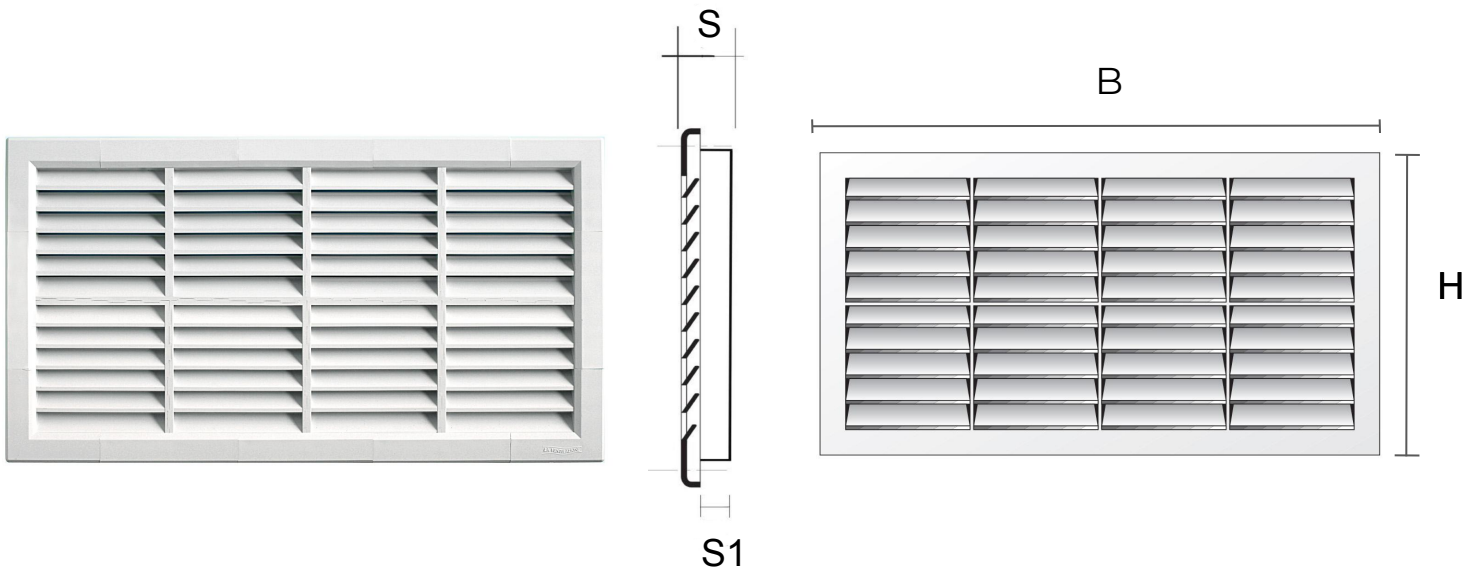

G-style modular grilles for recessed mounting

Item	BxH mm	S mm	Hole mm	S1 mm	Pass Air cm²	Insect screen
G22R4424B	440x240	20	408x208	15	400	✓
G22R4424M	440x240	20	408x208	15	400	✓
G22R2424N	440x240	20	408x208	15	400	✓

Description: Recessed G-style modular grille

Material: ABS plastic

Colour: G22R4424B White - G22R4424M Brown - G22R4424N Black

Features: Recessed G-type modular grille which can be positioned both indoors and outdoors.