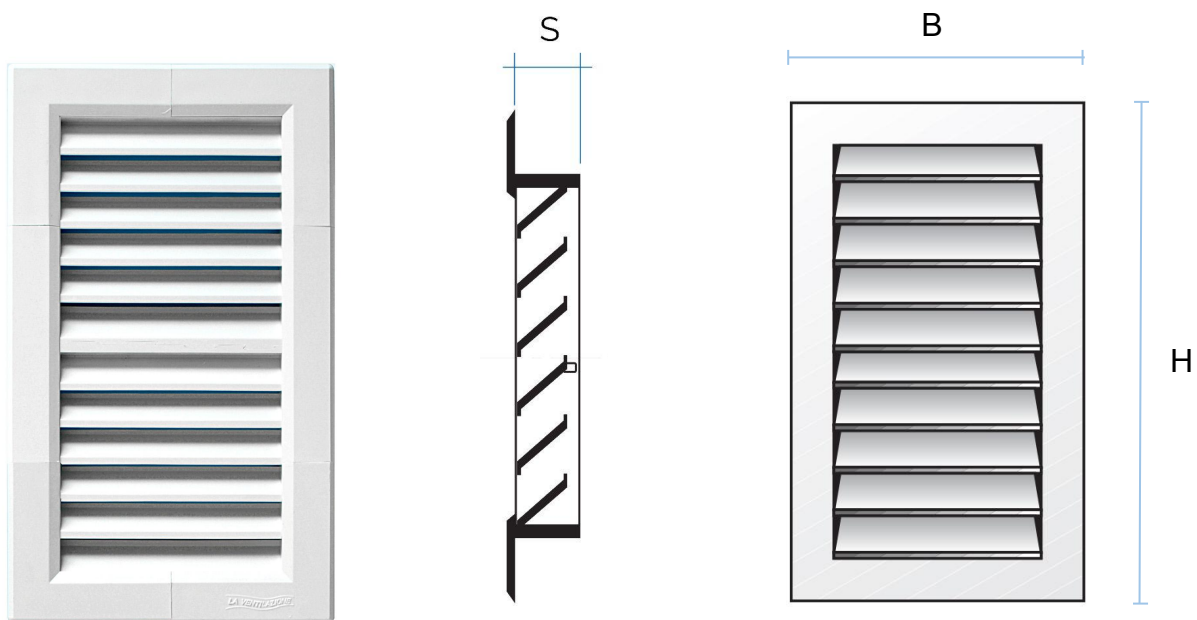

G-style modular grilles for recessed mounting

Item	BxH mm	S mm	Hole mm	Pass. air cm²
G41424B	140x240	15	108x208	110
G41424M	140x240	15	108x208	110
G41424N	140x240	15	108x208	110

1. **Description:** Recessed G-style modular grille
2. **Material:** ABS plastic
3. **Colour:** G41424B White - G41424M Brown - G41424N Black
4. **Features:** Recessed G-type modular grille, which can be positioned both indoors and outdoors.