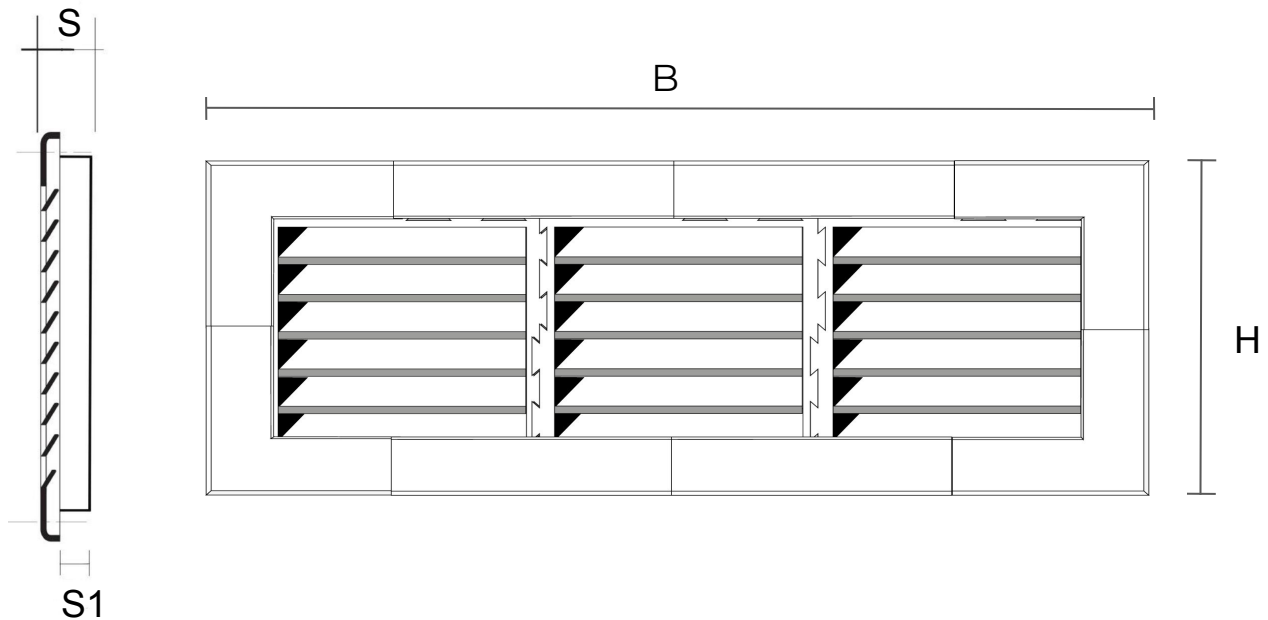

G-style modular grilles for recessed mounting

Item	BxH mm	S mm	Hole mm	S1 mm	Pass Air cm²	Adjustable air flow + Insect screen
G6DR3414B	340x140	20	308x108	15	150	✓
G6DR3414M	340x140	20	308x108	15	150	✓
G6DR3414N	340x140	20	308x108	15	150	✓

Description: Recessed G-style modular grille

Material: ABS plastic

Colour: G6DR3414B White - G6DR3414M Brown - G6DR3414N Black

Features: Recessed G-type modular grille with insect screen and adjustable air flow, which can be positioned both indoors and outdoors.