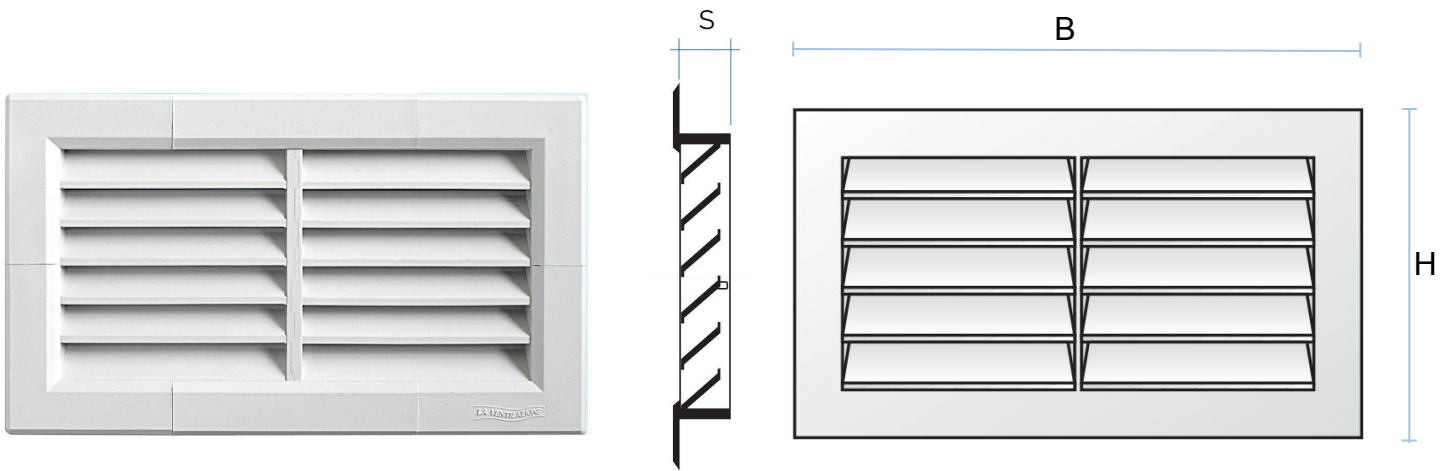

## G-style modular grilles for recessed mounting

Item	BxH mm	S mm	Hole mm	Pass. air cm <sup>2</sup>
<b>G22414B</b>	240x140	15	202x102	110
<b>G22414M</b>	240x140	15	202x102	110
<b>G22414N</b>	240x140	15	202x102	110

**Description:** Recessed G-style modular grille

**Material:** ABS plastic

**Colour:** G22414B White - G22414M Brown - G22414N Black

**Features:** Recessed G-type modular grille, which can be positioned both indoors and outdoors.