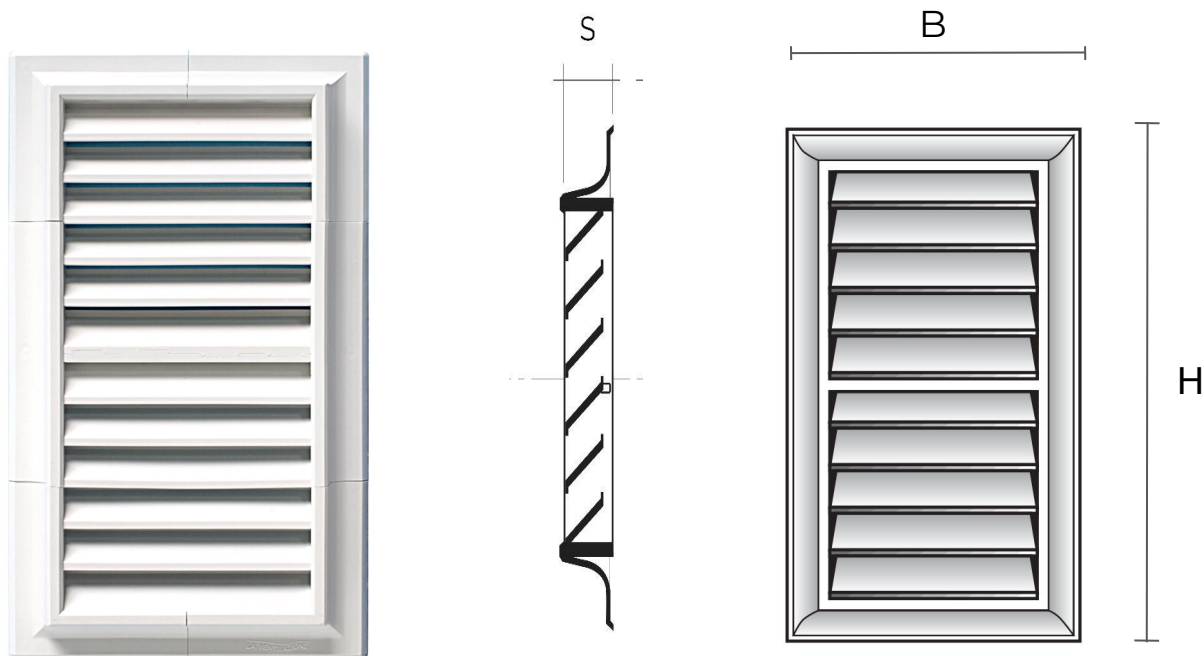

G-style modular grilles for surface-mounting

Item	BxH mm	S mm	Pass Air cm ²
G32414B	240x140	20	110
G32414M	240x140	20	110
G32414N	240x140	20	110

Description: Surface-mounting G-style modular grille

Material: ABS plastic

Colour: G32414B White - G32414M Brown - G32414N Black

Features: Surface-mounting G-style modular grille which can be positioned both indoors and outdoors.

G-style modular grilles for surface-mounting

Item	BxH mm	S mm	Pass Air cm ²	Insect screen
G3R2414B	240x140	20	100	✓
G3R2414M	240x140	20	100	✓
G3R2414N	240x140	20	100	✓

Description: Surface-mounting G-style modular grille

Material: ABS plastic

Colour: G3R2414B White - G3R2414M Brown - G3R2414N Black

Features: Surface-mounting G-style modular grille which can be positioned both indoors and outdoors.

G-style modular grilles for surface-mounting

Item	BxH mm	S mm	Pass Air cm ²
G51424B	140x240	20	110
G51424M	140x240	20	110
G51424N	140x240	20	110

Description: Surface-mounting G-style modular grille

Material: ABS plastic