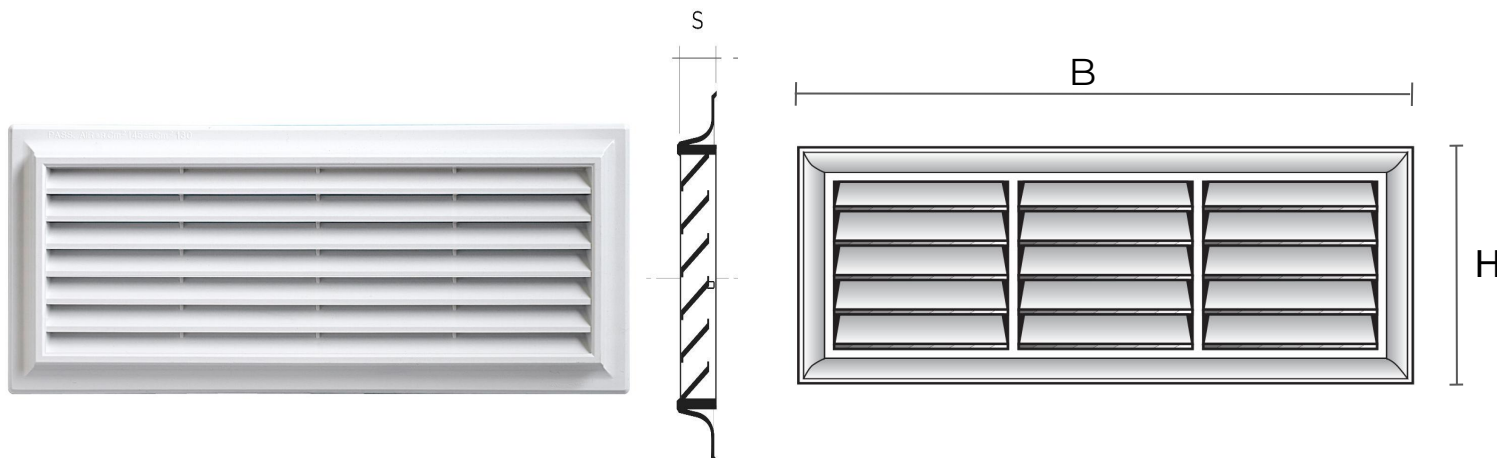

G-style modular grilles for surface-mounting

Item	BxH mm	S mm	Pass Air cm²
G3113B	315x135	20	145
G3113M	315x135	20	145
G3113N	315x135	20	145

Description: Surface-mounting G-style modular grille

Material: ABS plastic

Colour: G3113B White - G3113M Brown - G3113N Black

Features: Surface-mounting G-style modular grille which can be positioned both indoors and outdoors.