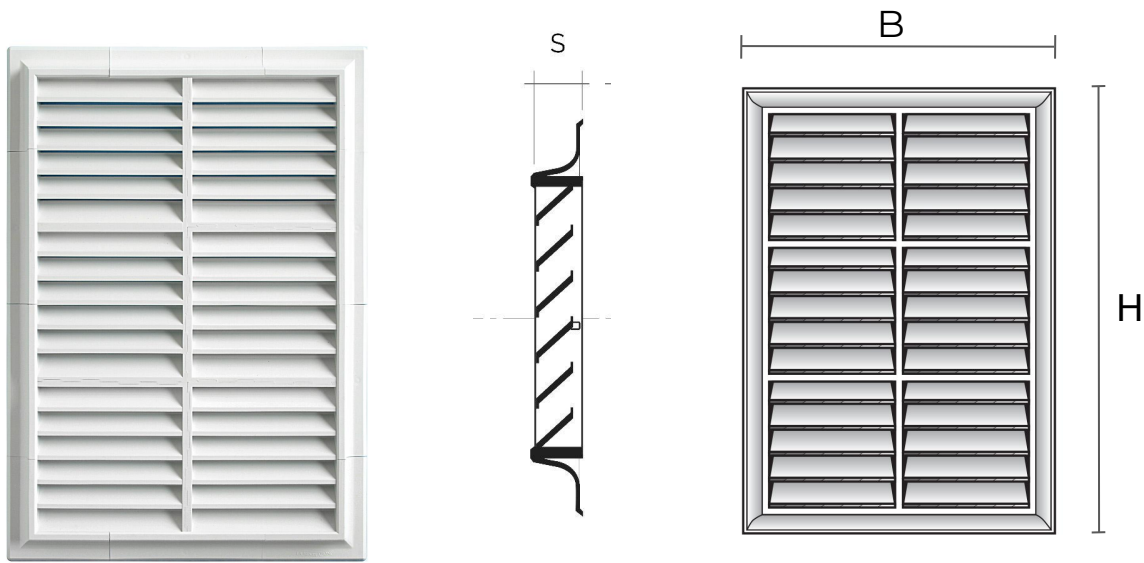

G-style modular grilles for surface-mounting

Item	BxH mm	S mm	Pass Air cm²	Insect screen
G19R2434B	240x340	20	300	✓
G19R2434M	240x340	20	300	✓
G19R2434N	240x340	20	300	✓

Description: Surface-mounting G-style modular grille

Material: ABS plastic

Colour: G19R2434B White - G19R2434M Brown - G19R2434N Black

Features: Surface-mounting G-style modular grille which can be positioned both indoors and outdoors.