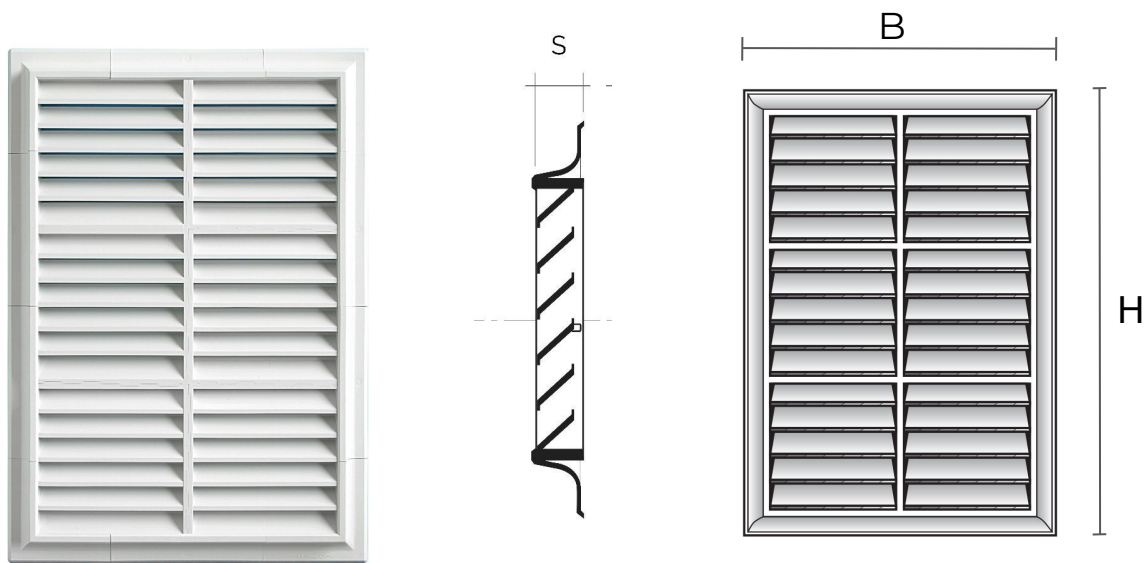

G-style modular grilles for surface-mounting

Item	BxH mm	S mm	Pass Air cm²
G192434B	240x340	20	330
G192434M	240x340	20	330
G192434N	240x340	20	330

Description: Surface-mounting G-style modular grille

Material: ABS plastic

Colour: G192434B White - G192434M Brown - G192434N Black

Features: Surface-mounting G-style modular grille which can be positioned both indoors and outdoors.