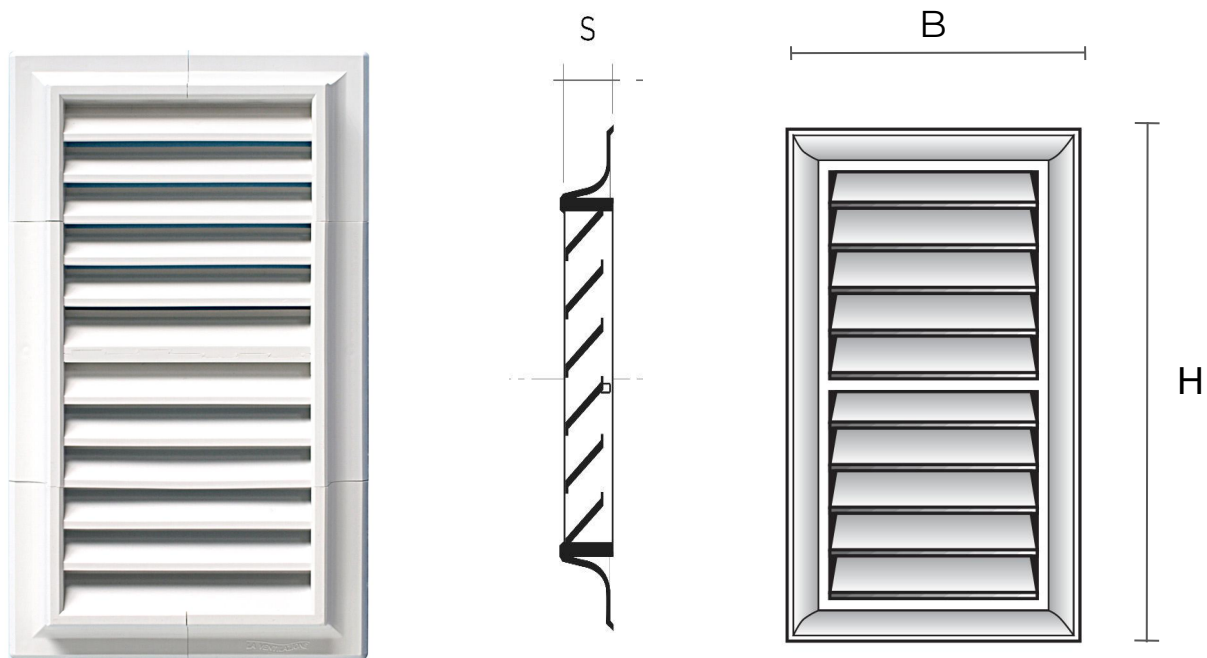

G-style modular grilles for surface-mounting

Item	BxH mm	S mm	Pass Air cm ²
G32414B	240x140	20	110
G32414M	240x140	20	110
G32414N	240x140	20	110

Description: Surface-mounting G-style modular grille

Material: ABS plastic

Description: Surface-mounting G-style modular grille

Material: ABS plastic

Colour: G3R2414B White - G3R2414M Brown - G3R2414N Black

Features: Surface-mounting G-style modular grille which can be positioned both indoors and outdoors.

G-style modular grilles for surface-mounting

Item	BxH mm	S mm	Pass Air cm ²
G51424B	140x240	20	110
G51424M	140x240	20	110
G51424N	140x240	20	110

Description: Surface-mounting G-style modular grille

Material: ABS plastic

Colour: G51424B White - G51424M Brown - G51424N Black

Features: Surface-mounting G-style modular grille which can be positioned both indoors and outdoors.

G-style modular grilles for surface-mounting

Item	BxH mm	S mm	Pass Air cm ²	Insect screen
G5R1424B	140x240	20	110	✓
G5R1424M	140x240	20	110	✓
G5R1424N	140x240	20	110	✓