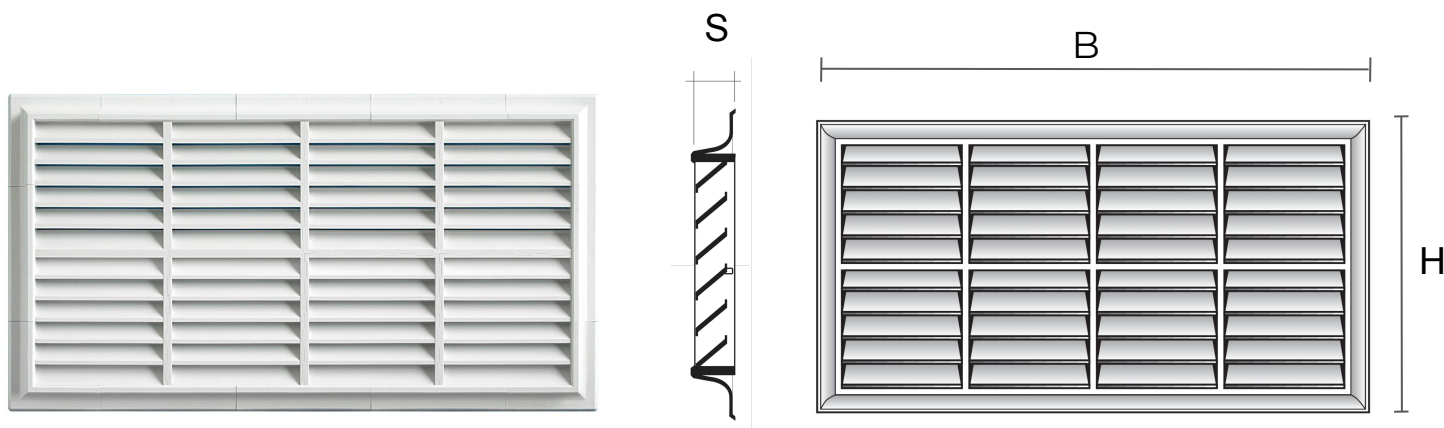

Item	BxH mm	S mm	Pass Air cm ²
G234424B	440x240	20	440
G234424M	440x240	20	440
G234424N	440x240	20	440

Description: Surface-mounting G-style modular grille

Material: ABS plastic

Colour: G234424B White - G234424M Brown - G234424N Black

Features: Surface-mounting G-style modular grille which can be positioned both indoors and outdoors.

G-style modular grilles for surface-mounting

Item	BxH mm	S mm	Pass Air cm ²	Insect screen
G23R4424B	440x240	20	400	✓
G23R4424M	440x240	20	400	✓
G23R4424N	440x240	20	400	✓