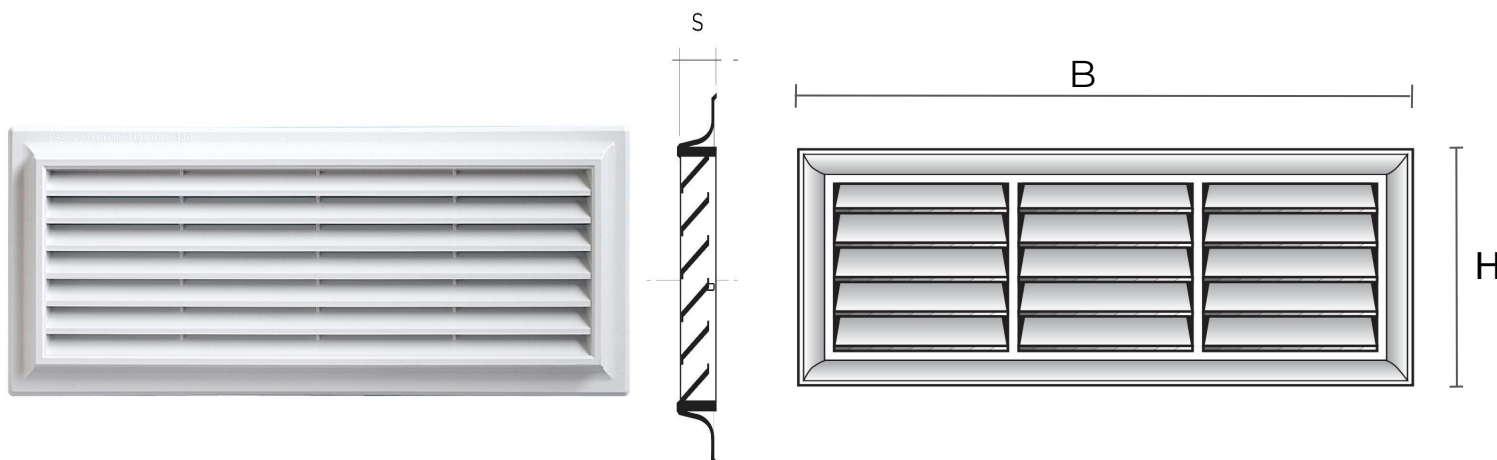

G-style modular grilles for surface-mounting

Item	BxH mm	S mm	Pass Air cm²	Insect screen
G7R3414B	340x140	20	150	✓
G7R3414M	340x140	20	150	✓
G7R3414N	340x140	20	150	✓

Description: Surface-mounting G-style modular grille

Material: ABS plastic

Colour: G7R3414B White - G7R3414M Brown - G7R3414N Black

Features: Surface-mounting G-style modular grille which can be positioned both indoors and outdoors.