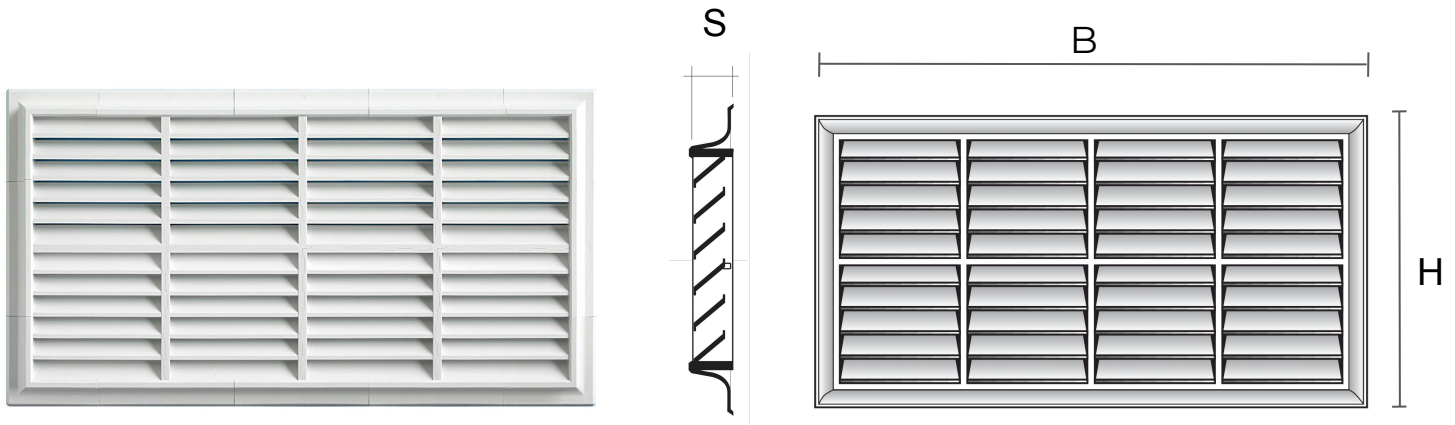

G-style modular grilles for surface-mounting

Item	BxH mm	S mm	Pass Air cm²
G234424B	440x240	20	440
G234424M	440x240	20	440
G234424N	440x240	20	440

Description: Surface-mounting G-style modular grille

Material: ABS plastic

Colour: G234424B White - G234424M Brown - G234424N Black

Features: Surface-mounting G-style modular grille which can be positioned both indoors and outdoors.