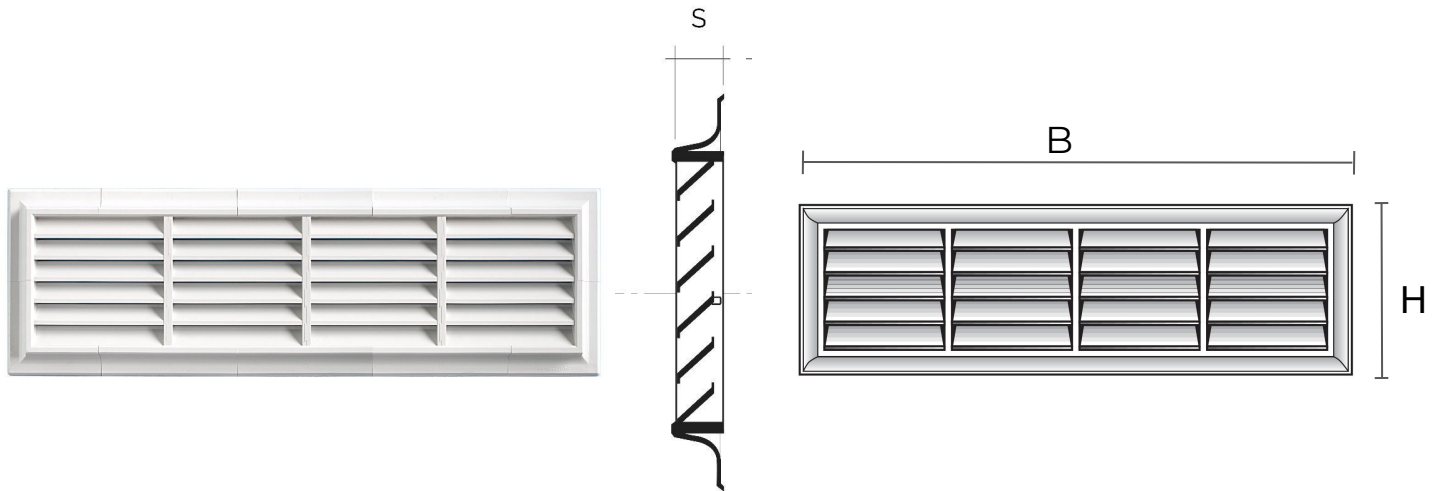

G-style modular grilles for surface-mounting

Item	BxH mm	S mm	Pass Air cm²	Insect screen
G11R4414B	440x140	20	200	✓
G11R4414M	440x140	20	200	✓
G11R4414N	440x140	20	200	✓

Description: Surface-mounting G-style modular grille

Material: ABS plastic

Colour: G11R4414B White - G11R4414M Brown - G11R4414N Black

Features: Surface-mounting G-style modular grille which can be positioned both indoors and outdoors.