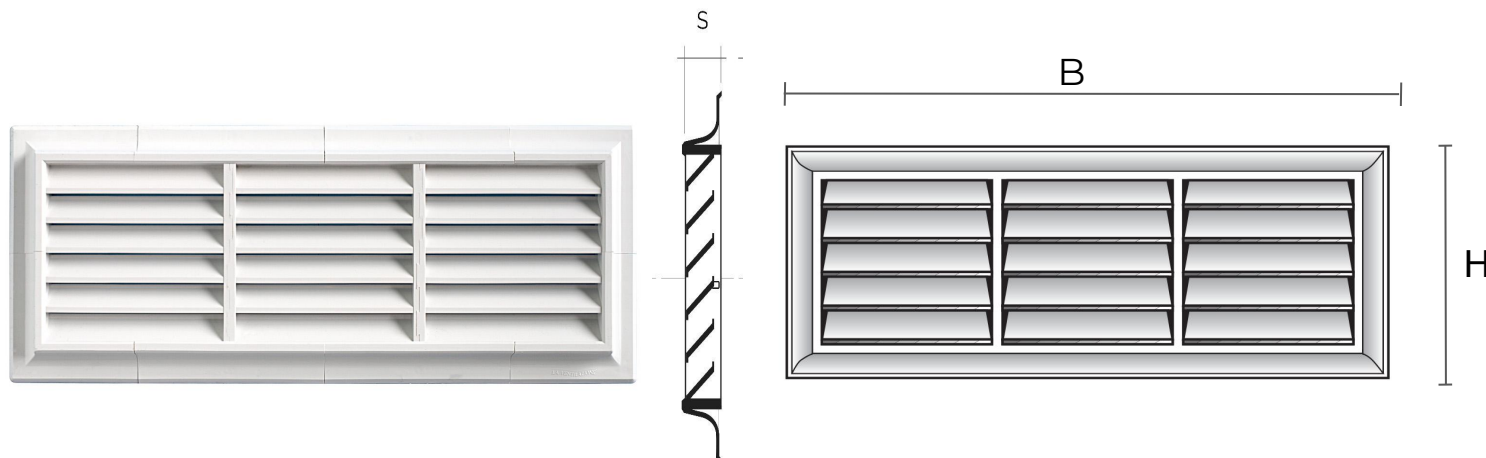

G-style modular grilles for surface-mounting

Item	BxH mm	S mm	Pass Air cm²
G73414B	340x140	20	165
G73414M	340x140	20	165
G73414N	340x140	20	165

Description: Surface-mounting G-style modular grille

Material: ABS plastic

Colour: G73414B White - G73414M Brown - G73414N Black

Features: Surface-mounting G-style modular grille which can be positioned both indoors and outdoors.