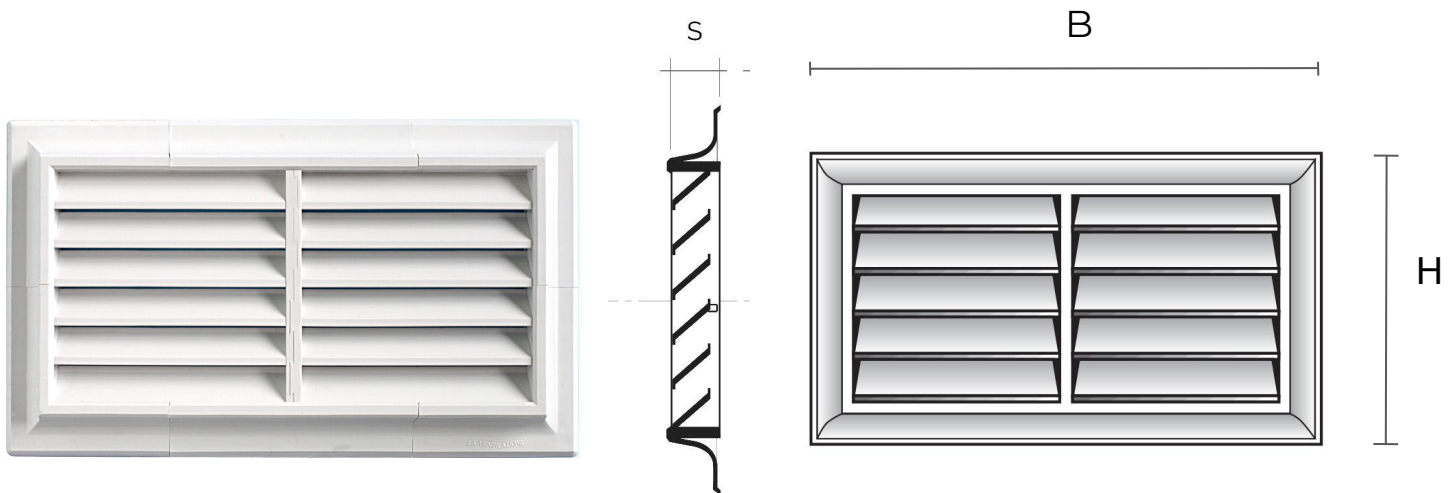

G-style modular grilles for surface-mounting

Item	BxH mm	S mm	Pass Air cm ²
G32414B	240x140	20	110
G32414M	240x140	20	110
G32414N	240x140	20	110

Description: Surface-mounting G-style modular grille

Material: ABS plastic

Colour: G32414B White - G32414M Brown - G32414N Black

Features: Surface-mounting G-style modular grille which can be positioned both indoors and outdoors.

G-style modular grilles for surface-mounting

Item	BxH mm	S mm	Pass Air cm ²	Insect screen
G3R2414B	240x140	20	100	✓
G3R2414M	240x140	20	100	✓
G3R2414N	240x140	20	100	✓

Description: Surface-mounting G-style modular grille

Material: ABS plastic

Colour: G3R2414B White - G3R2414M Brown - G3R2414N Black

Features: Surface-mounting G-style modular grille which can be positioned both indoors and outdoors.

Description: Surface-mounting G-style modular grille

Material: ABS plastic

Colour: G5R1424B White - G5R1424M Brown - G5R1424N Black

Features: Surface-mounting G-style modular grille which can be positioned both indoors and outdoors.