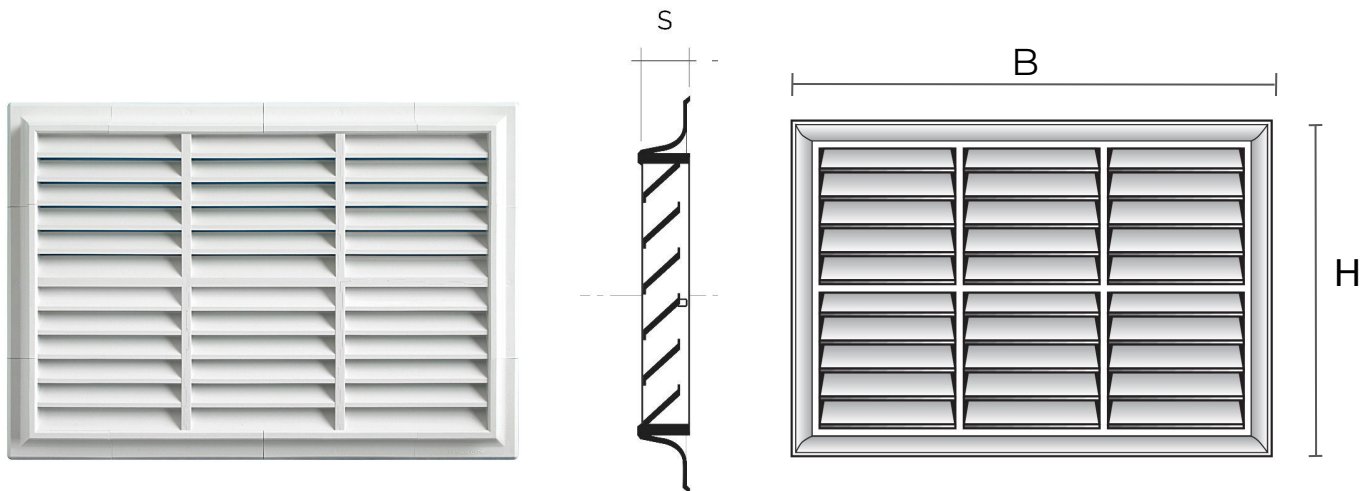

G-style modular grilles for surface-mounting

Item	BxH mm	S mm	Pass Air cm²
G173424B	340x240	20	330
G173424M	340x240	20	330
G173424N	340x240	20	330

Description: Surface-mounting G-style modular grille

Material: ABS plastic

Colour: G173424B White - G173424M Brown - G173424N Black

Features: Surface-mounting G-style modular grille which can be positioned both indoors and outdoors.