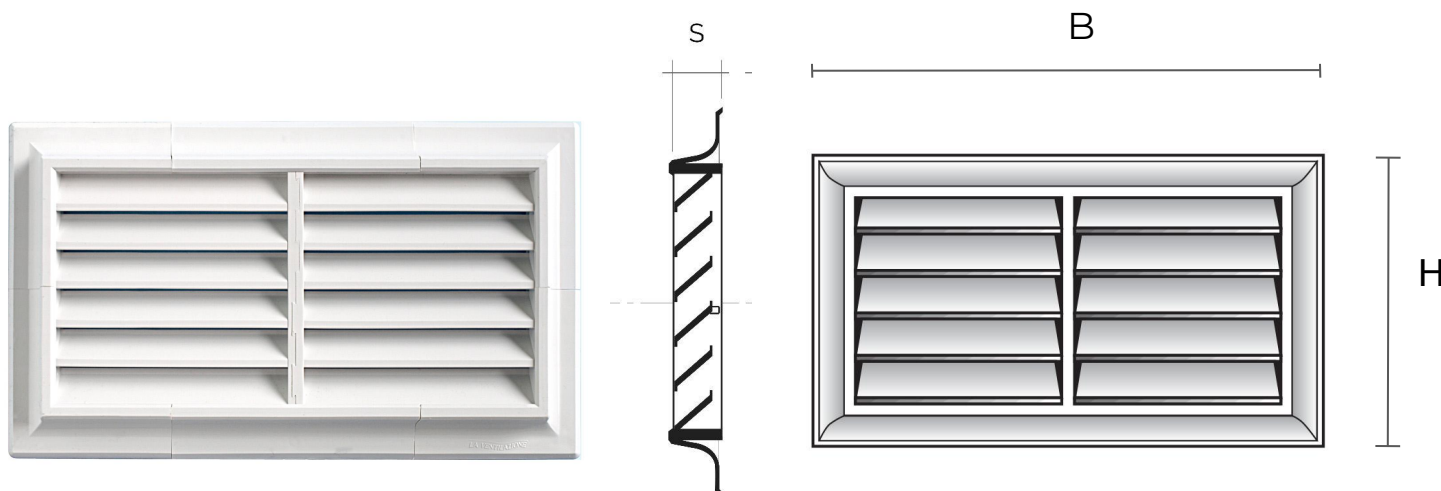

G-style modular grilles for surface-mounting

Item	BxH mm	S mm	Pass Air cm ²
G32414B	240x140	20	110
G32414M	240x140	20	110
G32414N	240x140	20	110

Description: Surface-mounting G-style modular grille

Material: ABS plastic

Colour: G32414B White - G32414M Brown - G32414N Black

Features: Surface-mounting G-style modular grille which can be positioned both indoors and outdoors.

G-style modular grilles for surface-mounting

Item	BxH mm	S mm	Pass Air cm ²	Insect screen
G3R2414B	240x140	20	100	✓
G3R2414M	240x140	20	100	✓
G3R2414N	240x140	20	100	✓

Description: Surface-mounting G-style modular grille

Material: ABS plastic

Colour: G3R2414B White - G3R2414M Brown - G3R2414N Black

Features: Surface-mounting G-style modular grille which can be positioned both indoors and outdoors.

Description: Surface-mounting G-style modular grille

Material: ABS plastic

Colour: G5R1424B White - G5R1424M Brown - G5R1424N Black

Features: Surface-mounting G-style modular grille which can be positioned both indoors and outdoors.