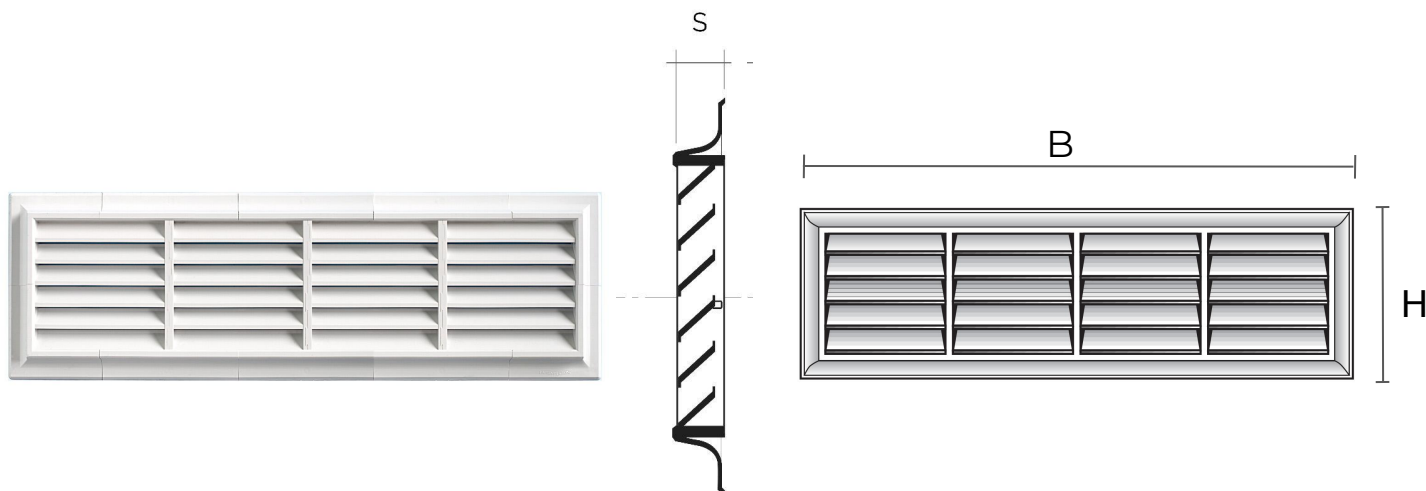

G-style modular grilles for surface-mounting

Item	BxH mm	S mm	Pass Air cm²
G114414B	440x140	20	220
G114414M	440x140	20	220
G114414N	440x140	20	220

Description: Surface-mounting G-style modular grille

Material: ABS plastic

Colour: G114414B White - G114414M Brown - G114414N Black

Features: Surface-mounting G-style modular grille which can be positioned both indoors and outdoors.