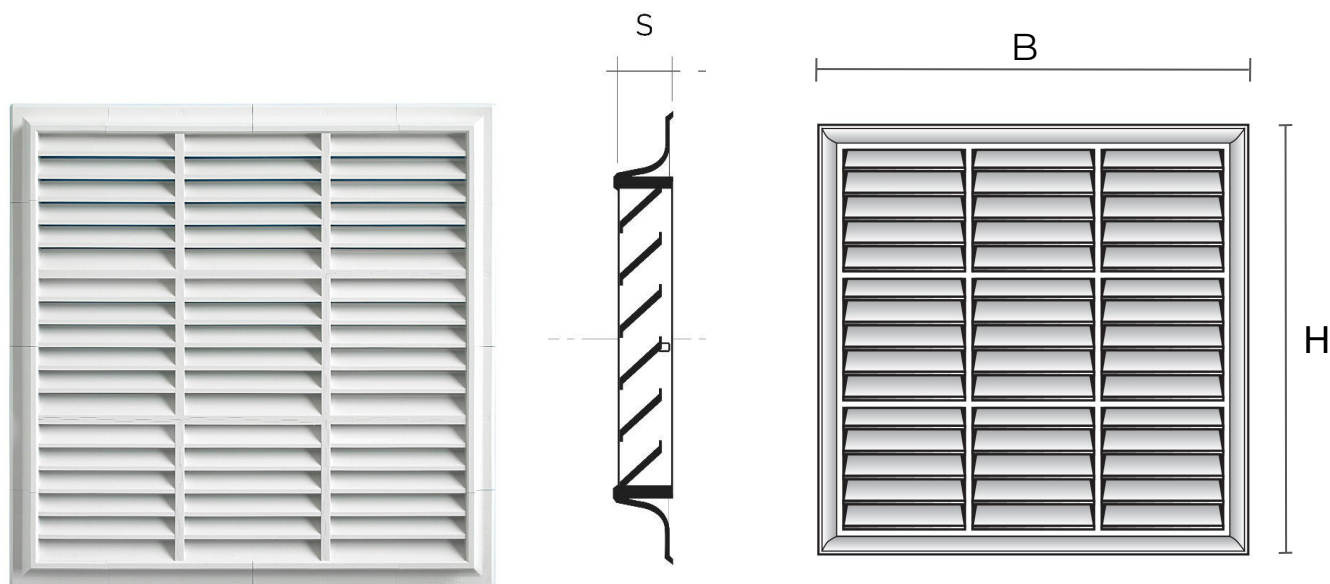

G-style modular grilles for surface-mounting

Item	BxH mm	S mm	Pass Air cm²	Insect screen
G21R3434B	340x340	20	450	✓
G21R3434M	340x340	20	450	✓
G21R3434N	340x340	20	450	✓

Description: Surface-mounting G-style modular grille

Material: ABS plastic

Colour: G21R3434B White - G21R3434M Brown - G21R3434N Black

Features: Surface-mounting G-style modular grille which can be positioned both indoors and outdoors.