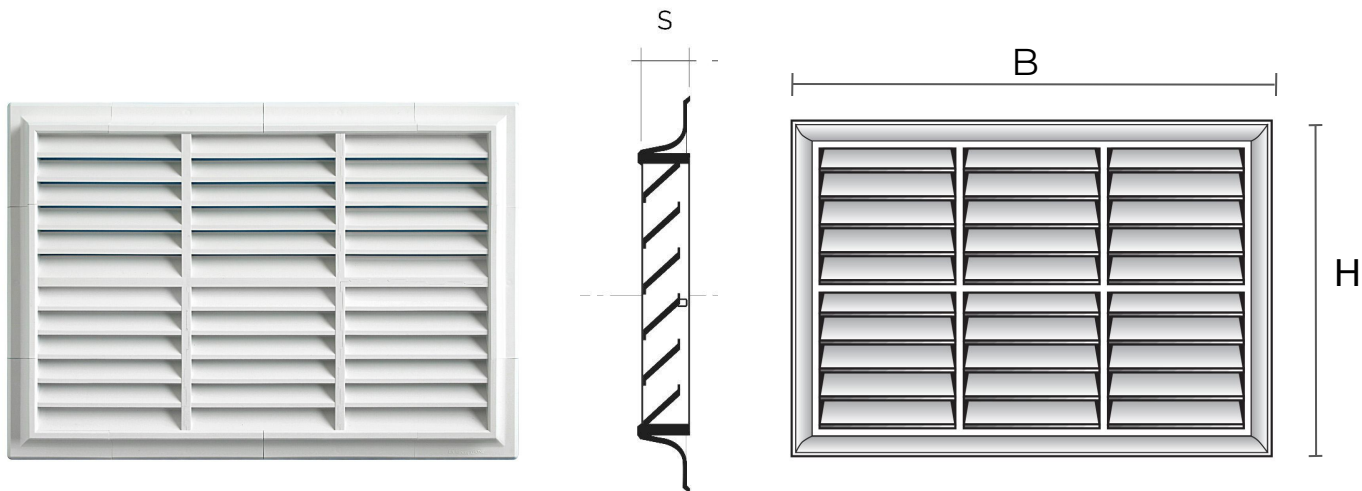

G-style modular grilles for surface-mounting

Item	BxH mm	S mm	Pass Air cm²	Insect screen
G17R3424B	340x240	20	300	✓
G17R3424M	340x240	20	300	✓
G17R3424N	340x240	20	300	✓

1. **Description:** Surface-mounting G-style modular grille
2. **Material:** ABS plastic
3. **Colour:** G17R3424B White - G17R3424M Brown - G17R3424N Black
4. **Features:** Surface-mounting G-style modular grille which can be positioned both indoors and outdoors.