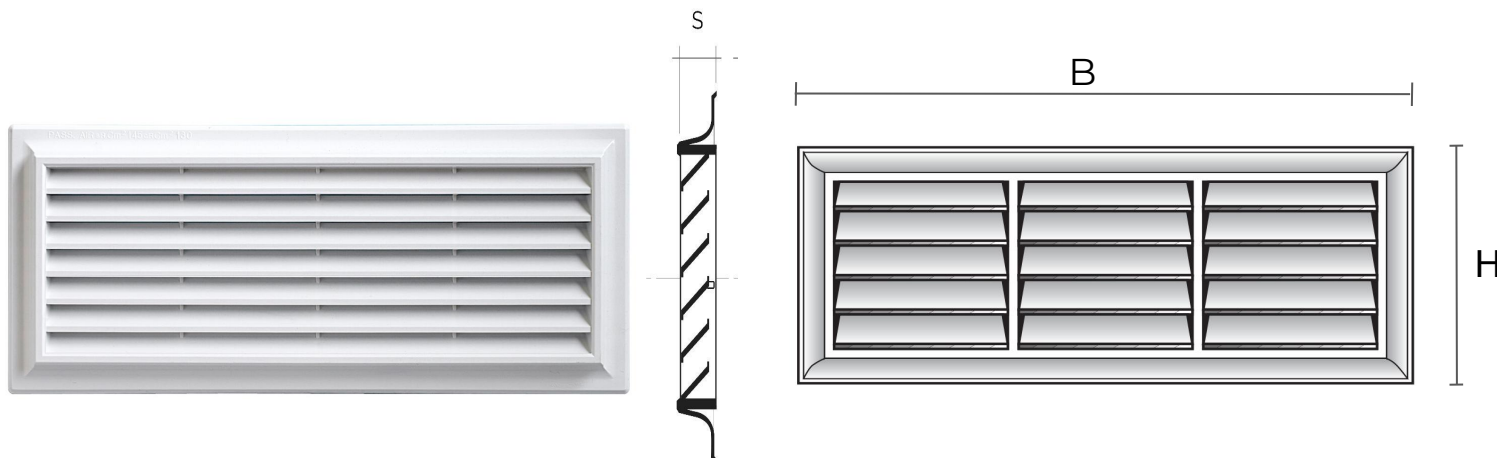

Description: Surface-mounting G-style modular grille

Material: ABS plastic

Colour: G3R2414B White - G3R2414M Brown - G3R2414N Black

Features: Surface-mounting G-style modular grille which can be positioned both indoors and outdoors.

Description: Surface-mounting G-style modular grille

Material: ABS plastic

Colour: G5R1424B White - G5R1424M Brown - G5R1424N Black

Features: Surface-mounting G-style modular grille which can be positioned both indoors and outdoors.

G-style modular grilles for surface-mounting

Item	BxH mm	S mm	Pass Air cm ²
G3113B	315x135	20	145
G3113M	315x135	20	145
G3113N	315x135	20	145

Description: Surface-mounting G-style modular grille

Material: ABS plastic

Colour: G3113B White - G3113M Brown - G3113N Black

Features: Surface-mounting G-style modular grille which can be positioned both indoors and outdoors.

G-style modular grilles for surface-mounting

Item	BxH mm	S mm	Pass Air cm ²	Insect screen
GR3113B	315x135	20	130	✓
GR3113M	315x135	20	130	✓
GR3113N	315x135	20	130	✓