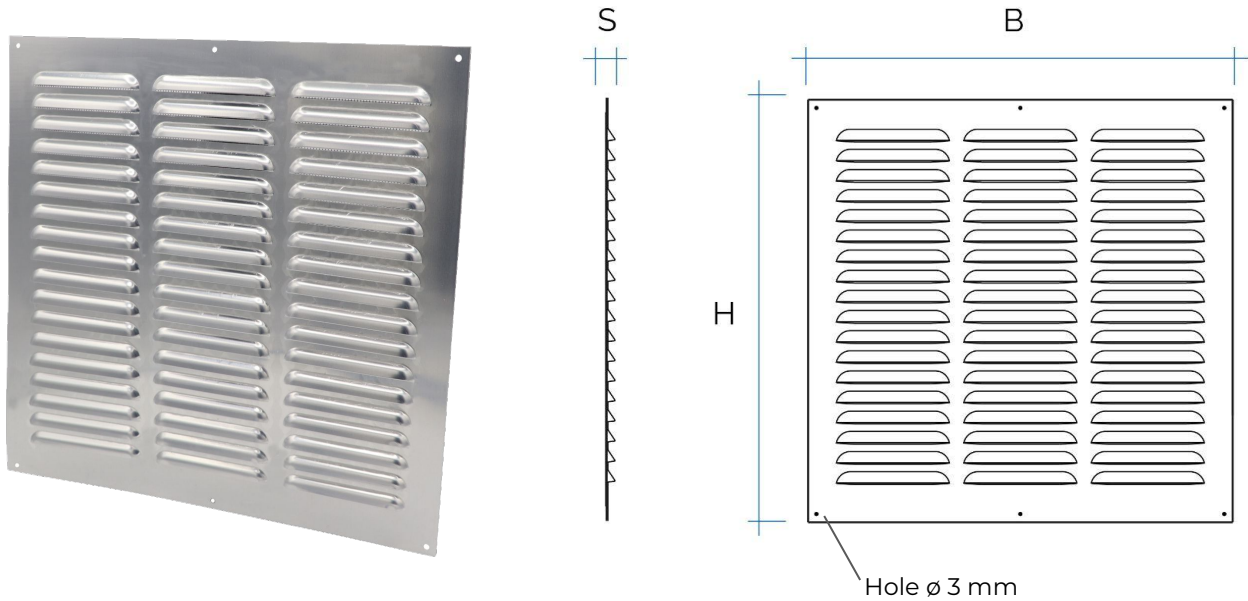

## Surface-mounted metal grilles to screw

 = Compatible with saline environments

Item	Colour	BxH mm	S mm	Pass Air cm <sup>2</sup>
<b>GAL3030R</b>	silver alu.	300x300	6	105

**Description:** Surface-mounted square ventilation grille

**Material:** Metal

**Features:** Square metal ventilation grille, to be surface mounted with screws and plugs.  
Distance between holes for base 144x144 mm for height 288 mm.  
It can be installed both indoors and outdoors.