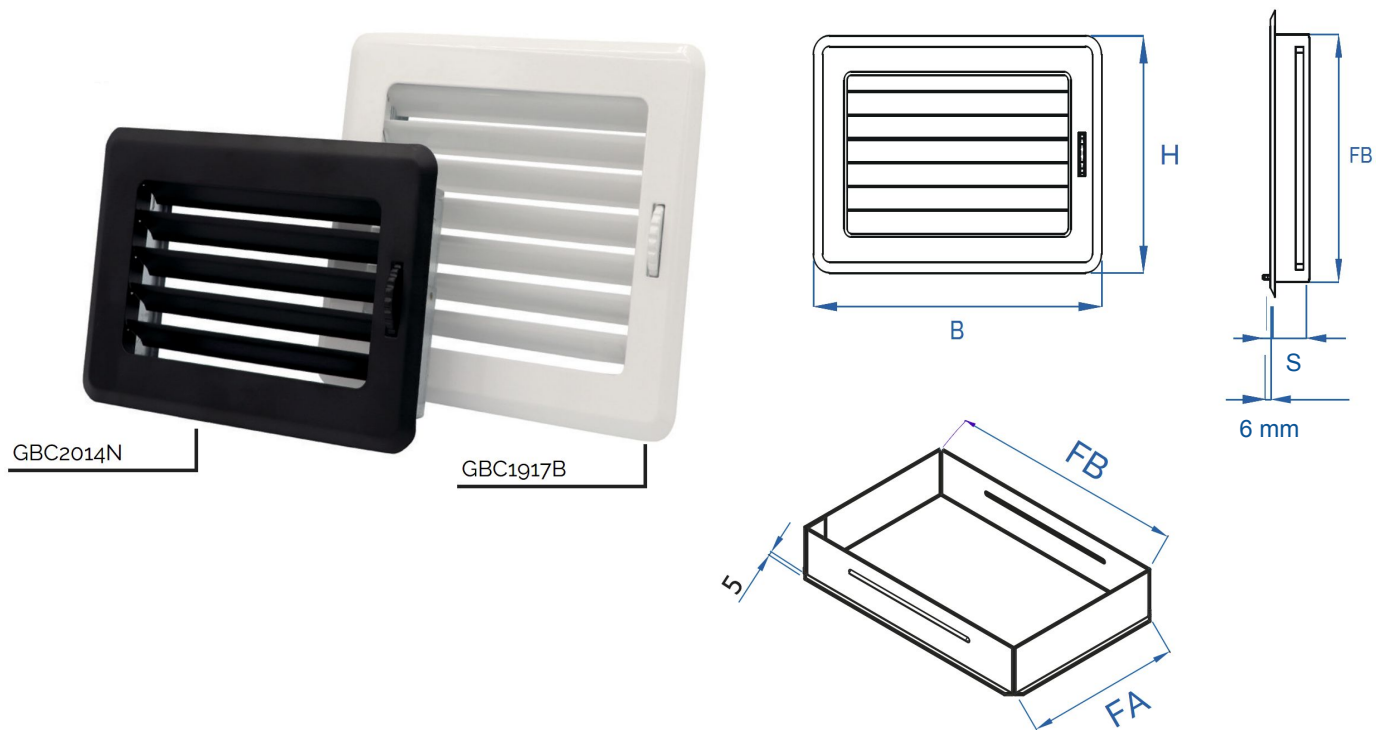

## Recessed mounting aluminium grilles with damper

Item	Colour	BxH mm	S mm	FBxFA mm	Pass Air cm <sup>2</sup>
<b>GBC1917B</b>	white	195x175	36	165x140	98
<b>GBC1917N</b>	black	195x175	36	165x140	98
<b>GBC2014B</b>	white	195x135	36	165x105	64
<b>GBC2014N</b>	black	195x135	36	165x105	64

**Description:** Recessed mounting warm air grille

**Material:** Metal

**Features:** Recessed mounting warm air grille equipped with damper for air flow adjustment. It is made of powder-coated steel including a pre-assembled frame. To be used for fireplace aeration / ventilation.