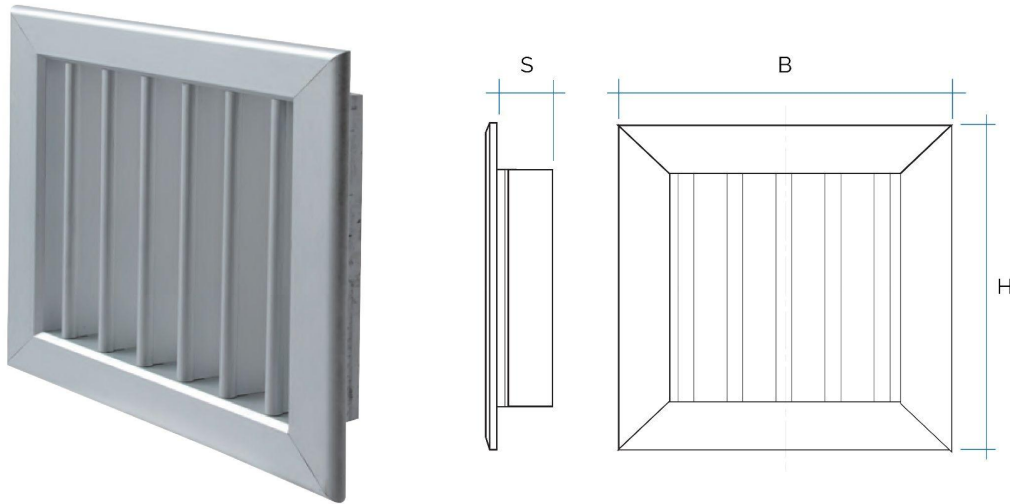

Air supply grilles for recessed mounting

Item	Colour	BxH mm	Hole mm	S mm
GCFAL1413	aluminium	140x130	112x100	28
GCFB1413	white alu.	140x130	112x100	28
GCFAL1615	aluminium	160x150	132x124	28
GCFB1615	white alu.	160x150	132x124	28
GCFAL1813	aluminium	180x130	152x100	28
GCFB1813	white alu.	180x130	152x100	28
GCFAL1818	aluminium	180x180	152x152	28
GCFB1818	white alu.	180x180	152x152	28

Description: Air supply grille

Material: Metal

Features: Recessed mounting air supply aluminium grille. It is used for proper fireplace ventilation.

Air supply grilles for recessed mounting

Item	Colour	BxH mm	Hole mm	S mm
GCFAL2010	aluminium	200x100	172x72	28
GCFB2010	white alu.	200x100	172x72	28
GCFAL2013	aluminium	200x130	172x100	28
GCFB2013	white alu.	200x130	172x100	28
GCFAL2020	aluminium	200x200	172x176	28
GCFB2020	white alu.	200x200	172x176	28
GCFAL2215	aluminium	220x150	192x124	28
GCFB2215	white alu.	220x150	192x124	28

Description: Air supply grille

Material: Metal

Features: Recessed mounting air supply aluminium grille. It is used for proper fireplace ventilation.

Air supply grilles for recessed mounting

Item	Colour	BxH mm	Hole mm	S mm
GCFAL2413	aluminium	240x130	212x100	28
GCFB2413	white alu.	240x130	212x100	28
GCFAL2610	aluminium	260x100	232x72	28
GCFB2610	white alu.	260x100	232x72	28
GCFAL2613	aluminium	260x130	232x100	28
GCFB2613	white alu.	260x130	232x100	28
GCFAL3010	aluminium	300x100	272x72	28
GCFB3010	white alu.	300x100	272x72	28