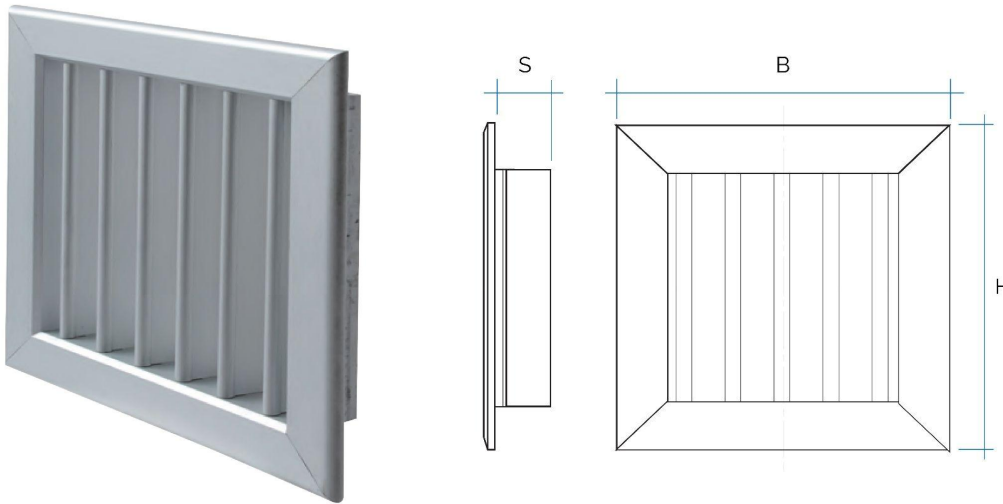

Description: Air supply grille

Material: Metal

Features: Recessed mounting air supply aluminium grille. It is used for proper fireplace ventilation.

Air supply grilles for recessed mounting

Item	Colour	BxH mm	Hole mm	S mm
GCFAL2010	aluminium	200x100	172x72	28
GCFB2010	white alu.	200x100	172x72	28
GCFAL2013	aluminium	200x130	172x100	28
GCFB2013	white alu.	200x130	172x100	28
GCFAL2020	aluminium	200x200	172x176	28
GCFB2020	white alu.	200x200	172x176	28
GCFAL2215	aluminium	220x150	192x124	28
GCFB2215	white alu.	220x150	192x124	28

Description: Air supply grille

Material: Metal

Features: Recessed mounting air supply aluminium grille. It is used for proper fireplace ventilation.

Air supply grilles for recessed mounting

Item	Colour	BxH mm	Hole mm	S mm
GCFAL2413	aluminium	240x130	212x100	28
GCFB2413	white alu.	240x130	212x100	28
GCFAL2610	aluminium	260x100	232x72	28
GCFB2610	white alu.	260x100	232x72	28
GCFAL2613	aluminium	260x130	232x100	28
GCFB2613	white alu.	260x130	232x100	28
GCFAL3010	aluminium	300x100	272x72	28
GCFB3010	white alu.	300x100	272x72	28

Description: Air supply grille

Material: Metal

Features: Recessed mounting air supply aluminium grille. It is used for proper fireplace ventilation.

Air supply grilles for recessed mounting

Item	Colour	BxH mm	Hole mm	S mm
GCFAL3013	aluminium	300x130	272x100	28
GCFB3013	white alu.	300x130	272x100	28
GCFAL3410	aluminium	340x100	312x72	28
GCFB3410	white alu.	340x100	312x72	28
GCFAL3413	aluminium	340x130	312x100	28
GCFB3413	white alu.	340x130	312x100	28
GCFAL4010	aluminium	400x100	372x72	28
GCFB4010	white alu.	400x100	372x72	28
GCFAL4013	aluminium	400x130	372x100	28
GCFB4013	white alu.	400x130	372x100	28