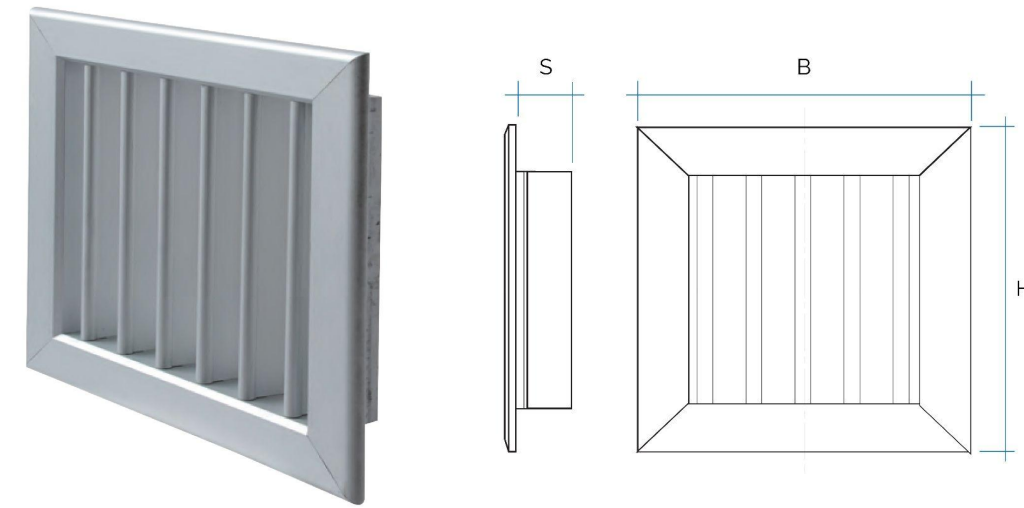

Air supply grilles for recessed mounting

Item	Colour	BxH mm	Hole mm	S mm
GCFAL1413	aluminium	140x130	112x100	28
GCFB1413	white alu.	140x130	112x100	28
GCFAL1615	aluminium	160x150	132x124	28
GCFB1615	white alu.	160x150	132x124	28
GCFAL1813	aluminium	180x130	152x100	28
GCFB1813	white alu.	180x130	152x100	28
GCFAL1818	aluminium	180x180	152x152	28
GCFB1818	white alu.	180x180	152x152	28

Description: Air supply grille

Material: Metal

Features: Recessed mounting air supply aluminium grille. It is used for proper fireplace ventilation.

Air supply grilles for recessed mounting

Item	Colour	BxH mm	Hole mm	S mm
GCFAL2010	aluminium	200x100	172x72	28
GCFB2010	white alu.	200x100	172x72	28
GCFAL2013	aluminium	200x130	172x100	28
GCFB2013	white alu.	200x130	172x100	28
GCFAL2020	aluminium	200x200	172x176	28
GCFB2020	white alu.	200x200	172x176	28
GCFAL2215	aluminium	220x150	192x124	28
GCFB2215	white alu.	220x150	192x124	28

Description: Air supply grille

Material: Metal

Features: Recessed mounting air supply aluminium grille. It is used for proper fireplace ventilation.

Air supply grilles for recessed mounting

Item	Colour	BxH mm	Hole mm	S mm
GCFAL2413	aluminium	240x130	212x100	28
GCFB2413	white alu.	240x130	212x100	28
GCFAL2610	aluminium	260x100	232x72	28
GCFB2610	white alu.	260x100	232x72	28
GCFAL2613	aluminium	260x130	232x100	28
GCFB2613	white alu.	260x130	232x100	28
GCFAL3010	aluminium	300x100	272x72	28
GCFB3010	white alu.	300x100	272x72	28