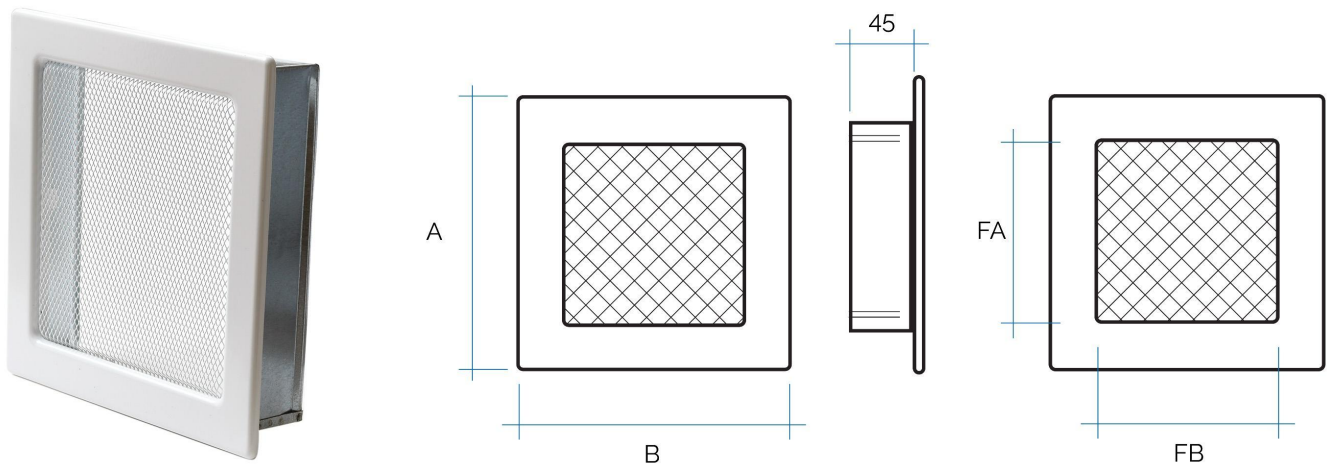

Klass Line - Recessed mounting grilles

Item	Colour	BxA mm	FBxFA mm	Pass Air cm ²
GCRK1717B	white	170x170	152x152	144
GCRK1717GR	graphite	170x170	152x152	144
GCRK1717RA	copper eff.	170x170	152x152	144
GCRK1717OR	gold	170x170	152x152	144
GCRK1717IN	inox	170x170	152x152	144
GCRK1717NA	hammered black	170x170	152x152	144

Description: “Klass Line” recessed mounting grille with external mesh

Material: Metal

Features: Recessed grille with external mesh, made in powder-coated steel.
To be used for fireplace aeration / ventilation.

Klass Line - Recessed mounting grilles

Item	Colour	BxA mm	FBxFA mm	Pass Air cm ²
GCRK2222B	white	220x220	202x202	289
GCRK2222GR	graphite	220x220	202x202	289
GCRK2222RA	copper eff.	220x220	202x202	289
GCRK2222OR	gold	220x220	202x202	289
GCRK2222IN	inox	220x220	202x202	289
GCRK2222NA	hammered black	220x220	202x202	289

Description: "Klass Line" recessed mounting grille with external mesh

Material: Metal

Features: Recessed grille with external mesh, made in powder-coated steel.
To be used for fireplace aeration / ventilation.