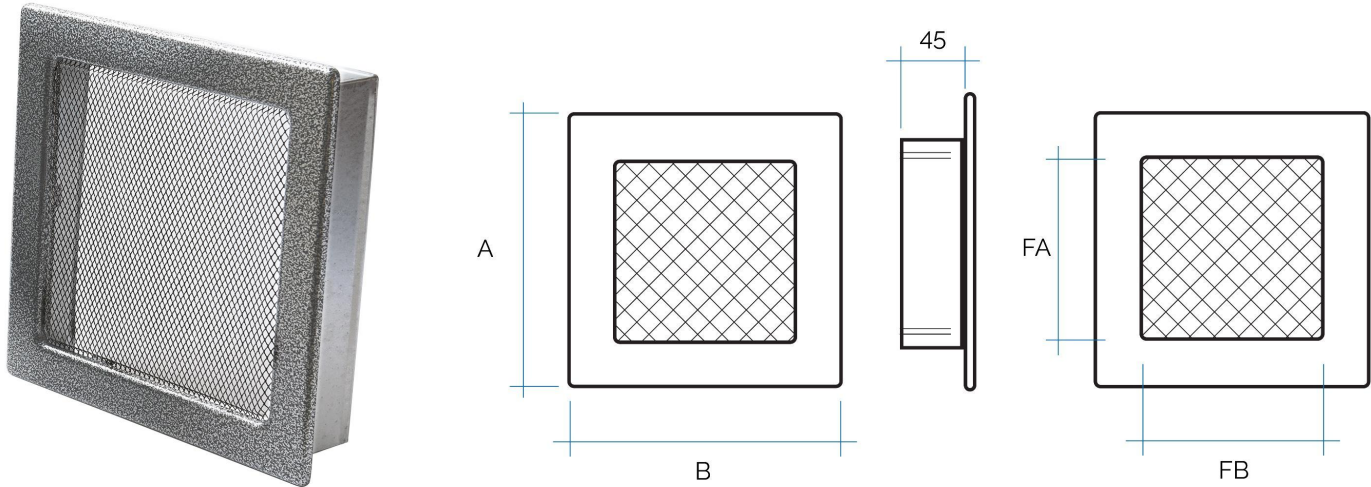

Klass Line - Recessed mounting grilles

Item	Colour	BxA mm	FBxFA mm	Pass Air cm ²
GCRK1717B	white	170x170	152x152	144
GCRK1717GR	graphite	170x170	152x152	144
GCRK1717RA	copper eff.	170x170	152x152	144
GCRK1717OR	gold	170x170	152x152	144
GCRK1717IN	inox	170x170	152x152	144
GCRK1717NA	hammered black	170x170	152x152	144

Description: “Klass Line” recessed mounting grille with external mesh

Material: Metal

Features: Recessed grille with external mesh, made in powder-coated steel.
To be used for fireplace aeration / ventilation.

Klass Line - Recessed mounting grilles

Item	Colour	BxA mm	FBxFA mm	Pass Air cm ²
GCRK2222B	white	220x220	202x202	289
GCRK2222GR	graphite	220x220	202x202	289
GCRK2222RA	copper eff.	220x220	202x202	289
GCRK2222OR	gold	220x220	202x202	289
GCRK2222IN	inox	220x220	202x202	289
GCRK2222NA	hammered black	220x220	202x202	289

Description: "Klass Line" recessed mounting grille with external mesh

Material: Metal

Features: Recessed grille with external mesh, made in powder-coated steel.
To be used for fireplace aeration / ventilation.