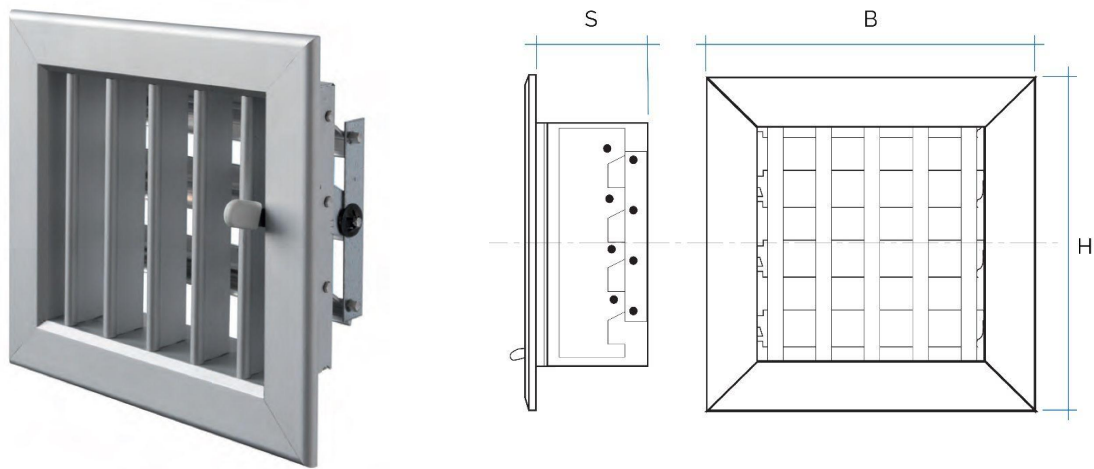

Description:

Recessed mounting grille with damper

Material:

Metal

Features:

Recessed mounting aluminium grille including damper for air flow adjustment.
It is used for proper fireplace ventilation.

Air supply grilles for recessed mounting with damper

Item	Colour	BxH mm	Hole mm	S mm
GCSAL2613	aluminium	200x130	232x100	40
GCSB2613	white alu.	200x130	232x100	40
GCSAL3010	aluminium	300x100	272x72	40
GCSB3010	white alu.	300x100	272x72	40
GCSAL3013	aluminium	300x130	272x100	40
GCSB3013	white alu.	300x130	272x100	40
GCSAL3410	aluminium	340x130	312x72	40
GCSB3410	white alu.	340x130	312x72	40