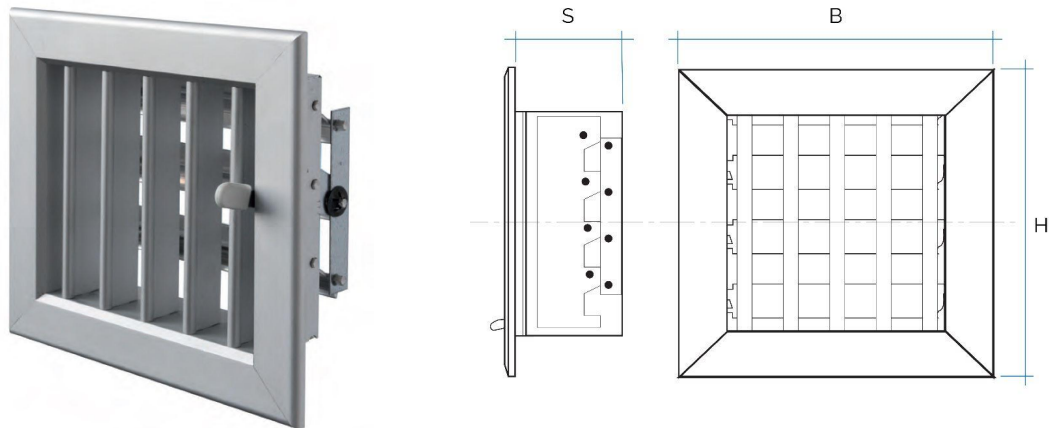

Description:

Recessed mounting grille with damper

Material:

Metal

Features:

Recessed mounting aluminium grille including damper for air flow adjustment.
It is used for proper fireplace ventilation.

Air supply grilles for recessed mounting with damper

Item	Colour	BxH mm	Hole mm	S mm
GCSAL2613	aluminium	200x130	232x100	40
GCSB2613	white alu.	200x130	232x100	40
GCSAL3010	aluminium	300x100	272x72	40
GCSB3010	white alu.	300x100	272x72	40
GCSAL3013	aluminium	300x130	272x100	40
GCSB3013	white alu.	300x130	272x100	40
GCSAL3410	aluminium	340x130	312x72	40
GCSB3410	white alu.	340x130	312x72	40