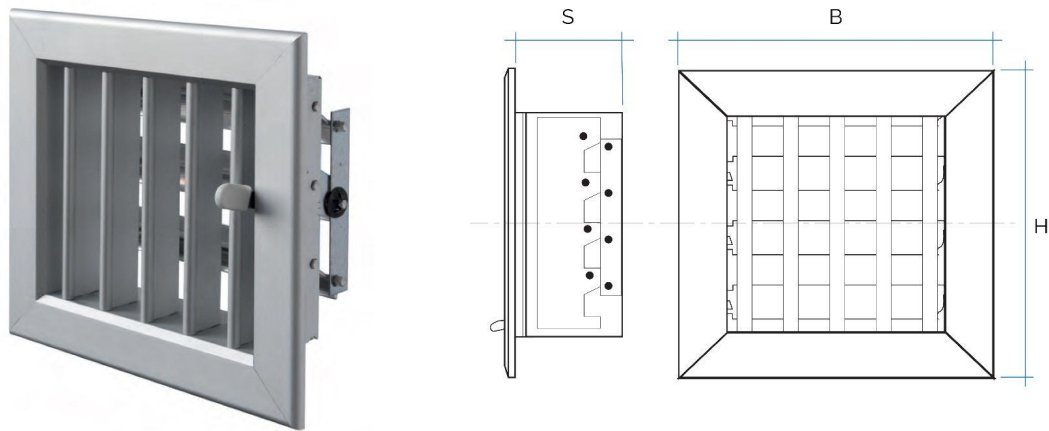

Air supply grilles for recessed mounting with damper

Item	Colour	BxH mm	Hole mm	S mm
GCSAL1413	aluminium	140x130	112x100	40
GCSB1413	white alu.	140x140	111x111	40
GCSAL1615	aluminium	140x140	111x111	40
GCSB1615	white alu.	140x140	111x111	40
GCSAL1813	aluminium	160x160	133x133	40
GCSB1813	white alu.	160x160	133x133	40
GCSAL1818	aluminium	160x160	133x133	40
GCSB1818	white alu.	160x160	133x133	40
GCSAL2010	aluminium	180x140	153x111	40
GCSB2010	white alu.	180x140	153x111	40

Description:

Recessed mounting grille with damper

Material:

Metal

Features:

Recessed mounting aluminium grille including damper for air flow adjustment.
It is used for proper fireplace ventilation.

Air supply grilles for recessed mounting with damper

Description:

Recessed mounting grille with damper

Material:

Metal

Features:

Recessed mounting aluminium grille including damper for air flow adjustment.
It is used for proper fireplace ventilation.