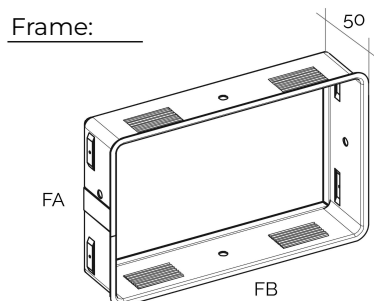

Recessed mounting grilles - Elegance Line

Item	Colour	BxA mm	FBxFA mm
GCSE3219B	white	325x195	303x168
GCSE3219N	black	325x195	303x168
GCSE4522B	white	450x220	428x193
GCSE4522N	black	450x220	428x193
GCSE4524B	white	450x240	428x213
GCSE4524N	black	450x240	428x213

Description: Recessed mounting warm air grille

Material: Metal

Features: Recessed mounting warm air grille equipped with adjustable flaps until shut. It is made of powder-coated steel including a pre-assembled frame. To be used for fireplace aeration / ventilation.