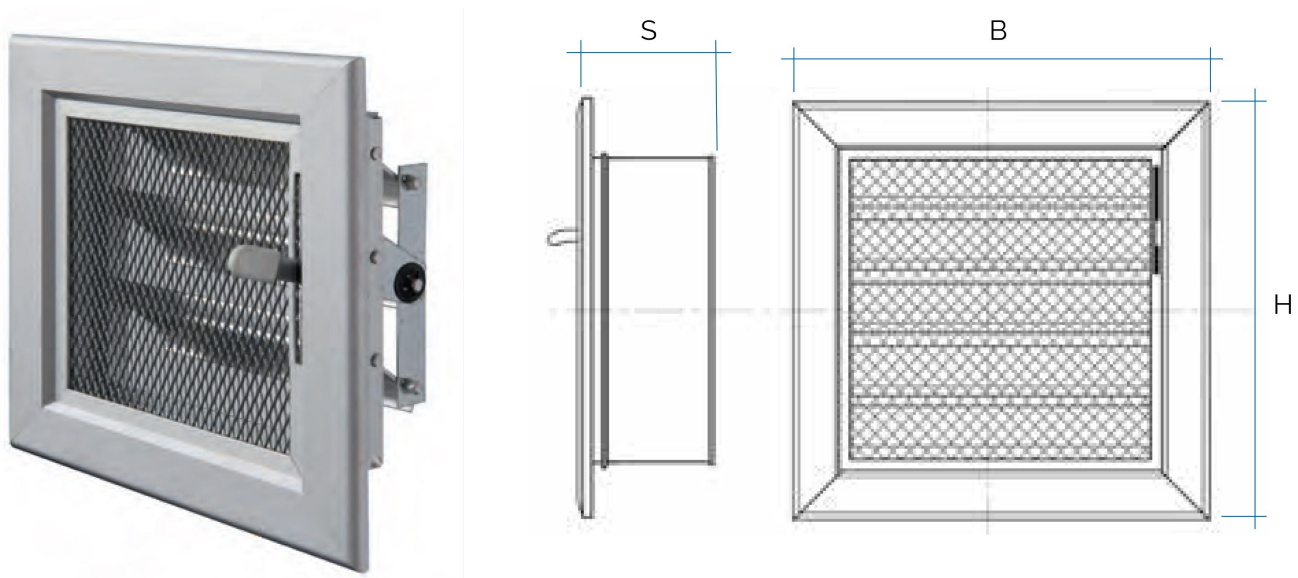

Warm air aluminium grilles for recessed mounting

Item	Colour	BxH mm	Hole mm	S mm
GCSRAL1413	aluminium	140x130	111x111	90
GCSR1413	white alu.	140x130	111x111	90
GCSRAL1615	aluminium	160x150	133x133	90
GCSR1615	white alu.	160x150	133x133	90
GCSRAL1813	aluminium	180x130	153x111	90
GCSR1813	white alu.	180x130	153x111	90

Description: Recessed mounting warm air grille

Material: Metal

Features: Recessed mounting aluminium grille including plenum, insect screen and damper for air flow adjustment. It is used for proper fireplace ventilation.

Warm air aluminium grilles for recessed mounting

Item	Colour	BxH mm	Hole mm	S mm
GCSRAL1818	aluminium	180x180	153x153	90
GCSRB1818	white alu.	180x180	153x153	90
GCSRAL2020	aluminium	200x200	183x183	90
GCSRB2020	white alu.	200x200	183x183	90
GCSRAL2215	aluminium	220x150	193x133	90
GCSRB2215	white alu.	220x150	193x133	90