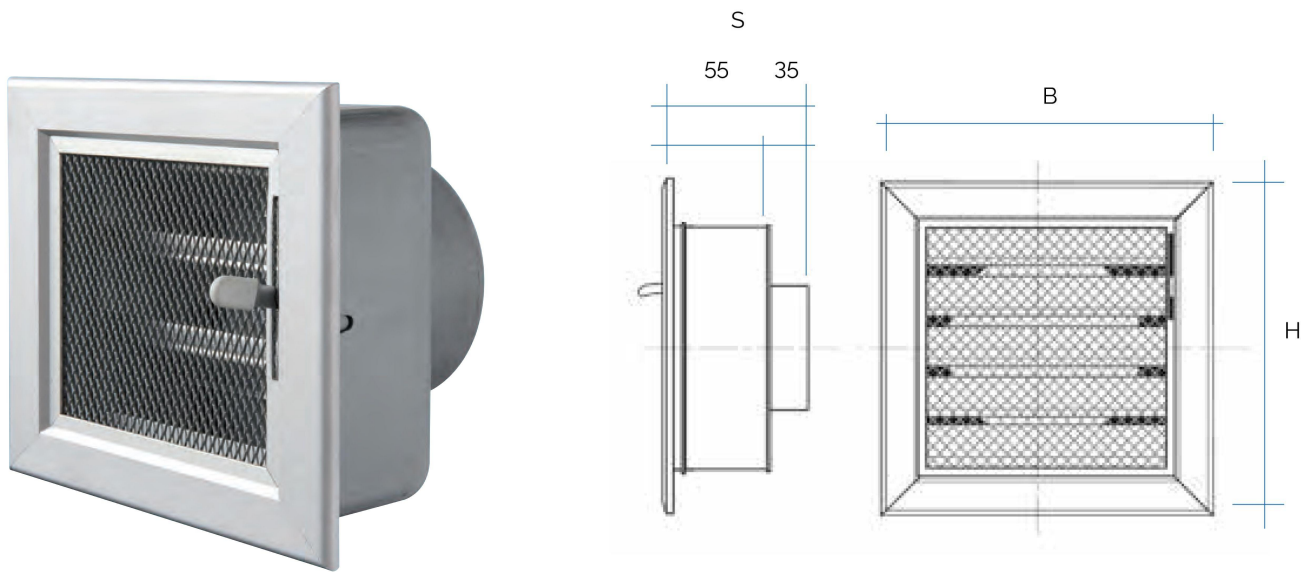

Warm air aluminium grilles for recessed mounting

Item	Colour	BxH mm	Hole mm	∅ spigot mm	S mm
GCSRIAL2020150	aluminium	200x200	183x183	150	90
GCSRIB2020150	white alu.	200x200	183x183	150	90
GCSRIAL2215100	aluminium	220x150	193x133	100	90
GCSRIB2215100	white alu.	220x150	193x133	100	90
GCSRIAL2215120	aluminium	220x150	193x133	120	90
GCSRIB2215120	white alu.	220x150	193x133	120	90

Description: Recessed mounting warm air grille

Material: Metal

Features: Recessed mounting aluminium grille including plenum, insect screen and damper for air flow adjustment. It is used for proper fireplace ventilation.