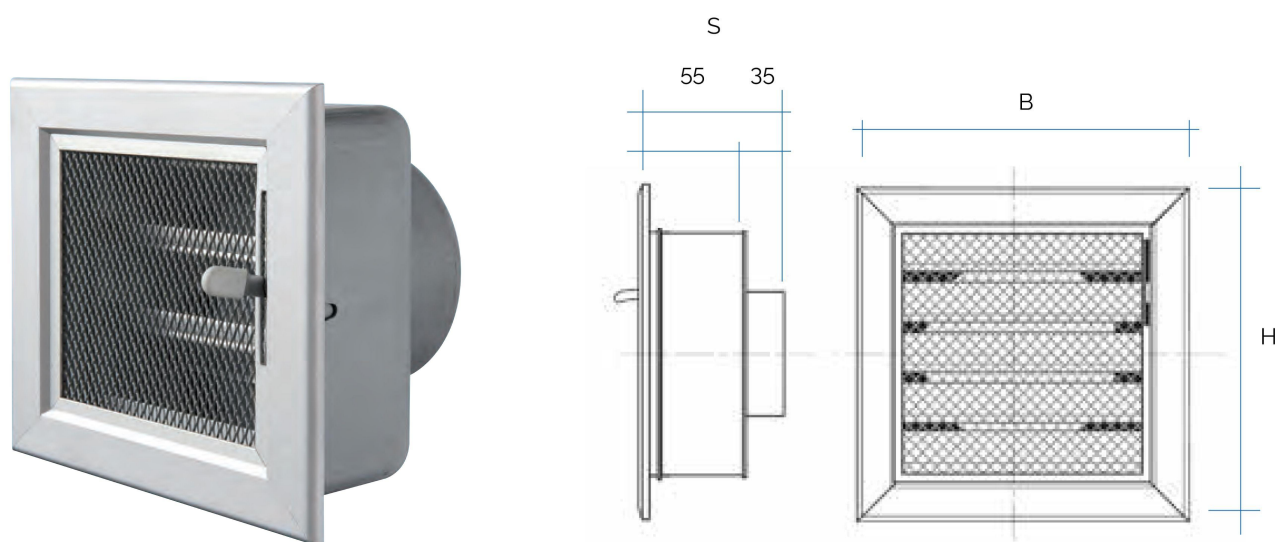

## Warm air aluminium grilles for recessed mounting

Item	Colour	BxH mm	Hole mm	∅ spigot mm	S mm
<b>GCSRIAL1413080</b>	aluminium	140x130	111x111	80	90
<b>GCSRIB1413080</b>	white alu.	140x130	111x111	80	90
<b>GCSRIAL1413100</b>	aluminium	140x130	111x111	100	90
<b>GCSRIB1413100</b>	white alu.	140x130	111x111	100	90
<b>GCSRIAL1615100</b>	aluminium	160x150	133x133	100	90
<b>GCSRIB1615100</b>	white alu.	160x150	133x133	100	90
<b>GCSRIAL1615120</b>	aluminium	180x130	133x133	120	90
<b>GCSRIB1615120</b>	white alu.	180x130	133x133	120	90

**Description:** Recessed mounting warm air grille

**Material:** Metal

**Features:** Recessed mounting aluminium grille including plenum, insect screen and damper for air flow adjustment. It is used for proper fireplace ventilation.