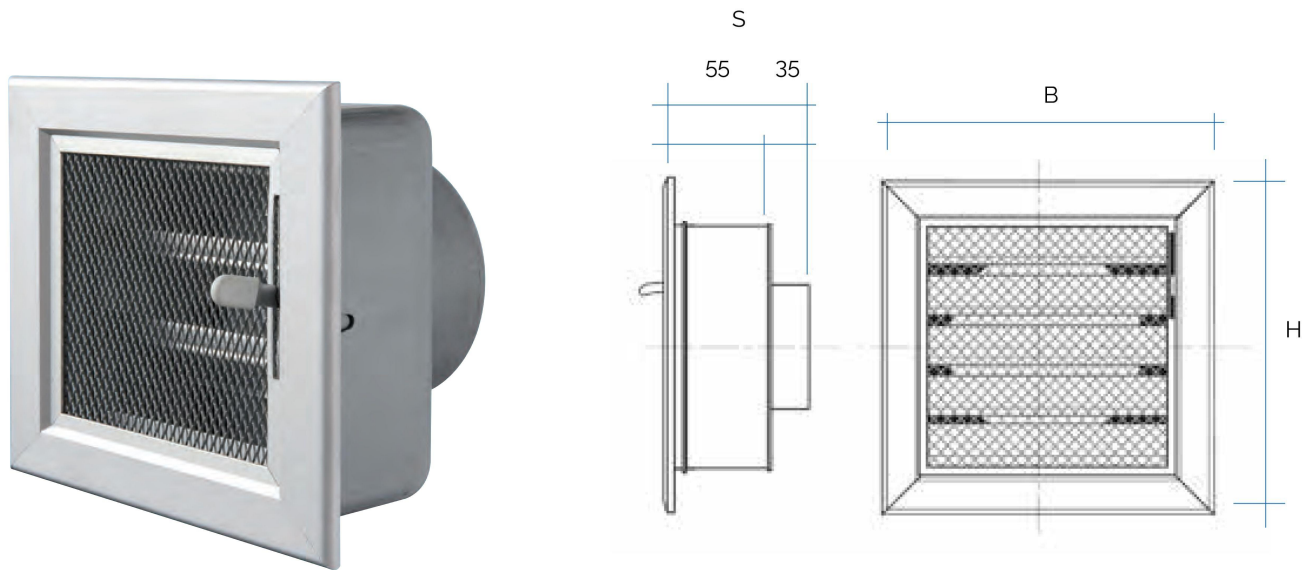

Warm air aluminium grilles for recessed mounting

Item	Colour	BxH mm	Hole mm	∅ spigot mm	S mm
GCSRIAL2020150	aluminium	200x200	183x183	150	90
GCSRIB2020150	white alu.	200x200	183x183	150	90
GCSRIAL2215100	aluminium	220x150	193x133	100	90
GCSRIB2215100	white alu.	220x150	193x133	100	90
GCSRIAL2215120	aluminium	220x150	193x133	120	90
GCSRIB2215120	white alu.	220x150	193x133	120	90

Description: Recessed mounting warm air grille

Material: Metal

Features: Recessed mounting aluminium grille including plenum, insect screen and damper for air flow adjustment. It is used for proper fireplace ventilation.