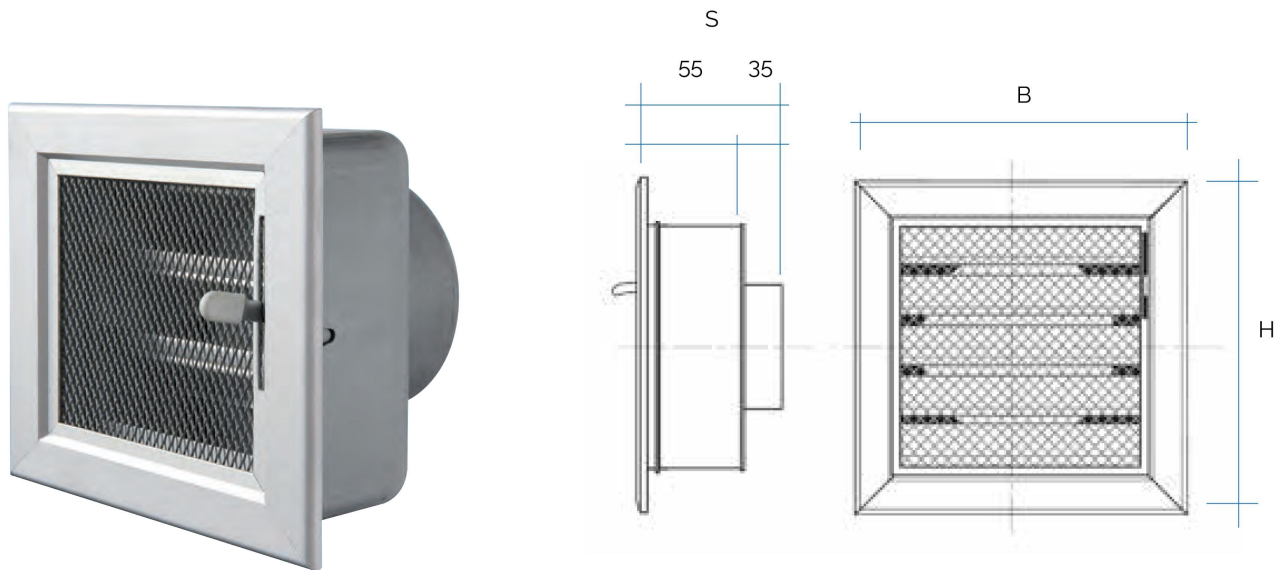

Warm air aluminium grilles for recessed mounting

Item	Colour	BxH mm	Hole mm	∅ spigot mm	S mm
GCSRIAL1818140	aluminium	180x180	153x153	140	90
GCSRIB1818140	white alu.	180x180	153x153	140	90
GCSRIAL2020120	aluminium	200x200	183x183	120	90
GCSRIB2020120	white alu.	200x200	183x183	120	90
GCSRIAL2020140	aluminium	200x200	183x183	140	90
GCSRIB2020140	white alu.	200x200	183x183	140	90

Description: Recessed mounting warm air grille

Material: Metal

Features: Recessed mounting aluminium grille including plenum, insect screen and damper for air flow adjustment. It is used for proper fireplace ventilation.