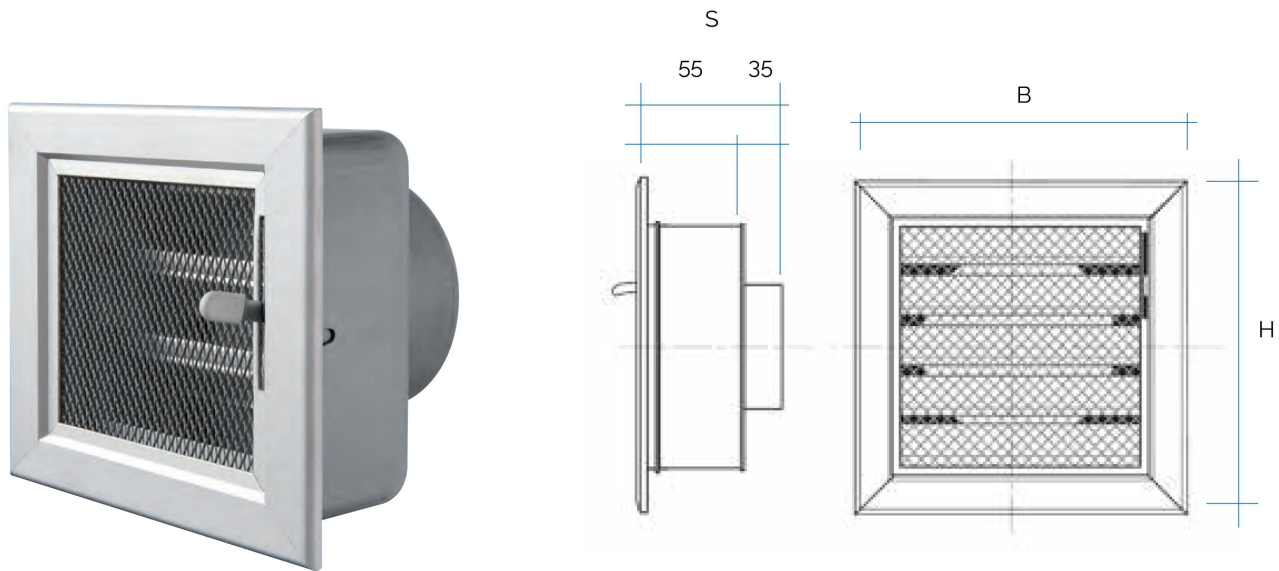

Warm air aluminium grilles for recessed mounting

Item	Colour	BxH mm	Hole mm	∅ spigot mm	S mm
GCSRIAL1813080	aluminium	180x130	153x111	80	90
GCSRIB1813080	white alu.	180x130	153x111	80	90
GCSRIAL1813100	aluminium	180x130	153x111	100	90
GCSRIB1813100	white alu.	180x130	153x111	100	90
GCSRIAL1818100	aluminium	180x180	153x153	100	90
GCSRIB1818100	white alu.	180x180	153x153	100	90
GCSRIAL1818120	aluminium	180x180	153x153	120	90
GCSRIB1818120	white alu.	180x180	153x153	120	90

Description: Recessed mounting warm air grille

Material: Metal

Features: Recessed mounting aluminium grille including plenum, insect screen and damper for air flow adjustment. It is used for proper fireplace ventilation.