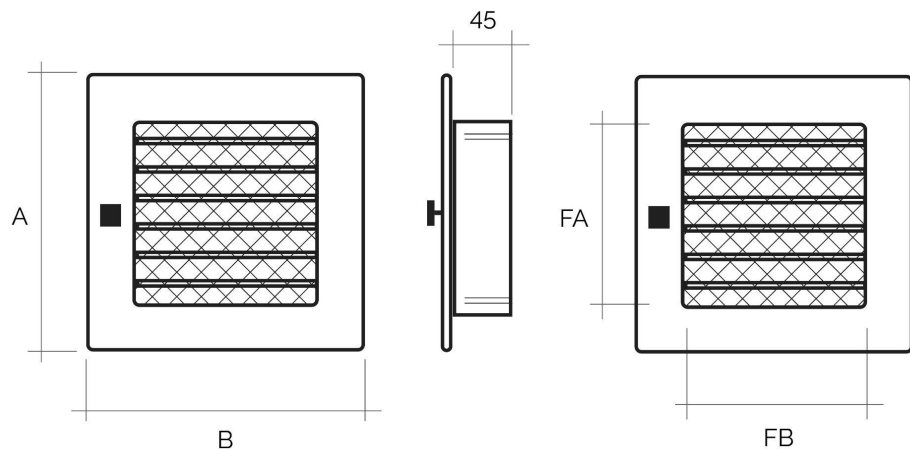

## Klass Line - Recessed mounting grilles

Item	Colour	BxA mm	FBxFA mm
<b>GCSRK1717B</b>	white	170x170	152x152
<b>GCSRK1717GR</b>	graphite	170x170	152x152
<b>GCSRK1717RA</b>	copper eff.	170x170	152x152
<b>GCSRK1717OR</b>	gold	170x170	152x152
<b>GCSRK1717IN</b>	inox	170x170	152x152
<b>GCSRK1717NA</b>	hammered black	170x170	152x152

**Description:** “Klass Line” recessed mounting grille with damper and mesh

**Material:** Metal

**Features:** Recessed grille with external mesh and damper for air flow adjustment. It is made in powder-coated steel. To be used for fireplace aeration / ventilation.

## Klass Line - Recessed mounting grilles

Item	Colour	BxA mm	FBxFA mm
<b>GCSRK2222B</b>	white	220x220	202x202
<b>GCSRK2222GR</b>	graphite	220x220	202x202
<b>GCSRK2222RA</b>	copper eff.	220x220	202x202
<b>GCSRK2222OR</b>	gold	220x220	202x202
<b>GCSRK2222IN</b>	inox	220x220	202x202
<b>GCSRK2222NA</b>	hammered black	220x220	202x202