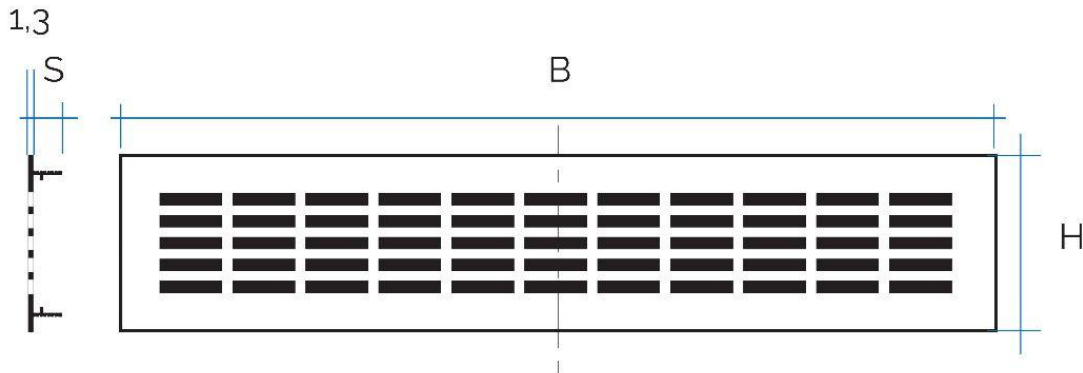

Aluminium rectangular grilles for recessed mounting

Item	BxH mm	S mm	Hole mm	Pass Air cm²
GF288AL	280x80	15	248x66	45
GF288BR	280x80	15	248x66	45
GF288N	280x80	15	248x66	45

Description: Recessed mounting rectangular ventilation grille

Material: Metal

Colour:
GF288AL : Anodized aluminium
GF288BR : Bronze anodized aluminium
GF288N : Black painted aluminium

Features: Recessed mounting rectangular metal ventilation grille, including adjustable air flow.
It can be installed both indoors and outdoors.