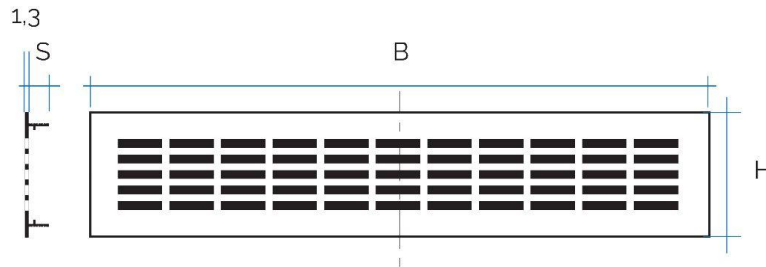

Aluminium rectangular grilles for recessed mounting

= Compatible with saline environments

Item	BxH mm	S mm	Hole mm	Pass Air cm²
GF386AL	380x60	15	348x46	40
GF386BR	380x60	15	348x46	40
GF386B	380x60	15	348x46	40

Description: Recessed mounting rectangular ventilation grille

Material: Metal

Colour:
GF386AL : Anodized aluminium
GF386BR : Bronze anodized aluminium
GF386B : White painted aluminium

Features: Recessed mounting rectangular metal ventilation grille, including adjustable air flow. It can be installed both indoors and outdoors.