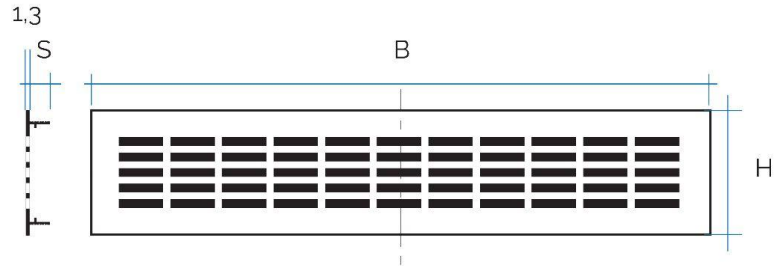

## Aluminium rectangular grilles for recessed mounting

 = Compatible with saline environments

Item	BxH mm	S mm	Hole mm	Pass Air cm <sup>2</sup>
<b>GF286AL</b>	280x60	15	248x46	30
<b>GF286BR</b>	280x60	15	248x46	30
 <b>GF286B</b>	280x60	15	248x46	30