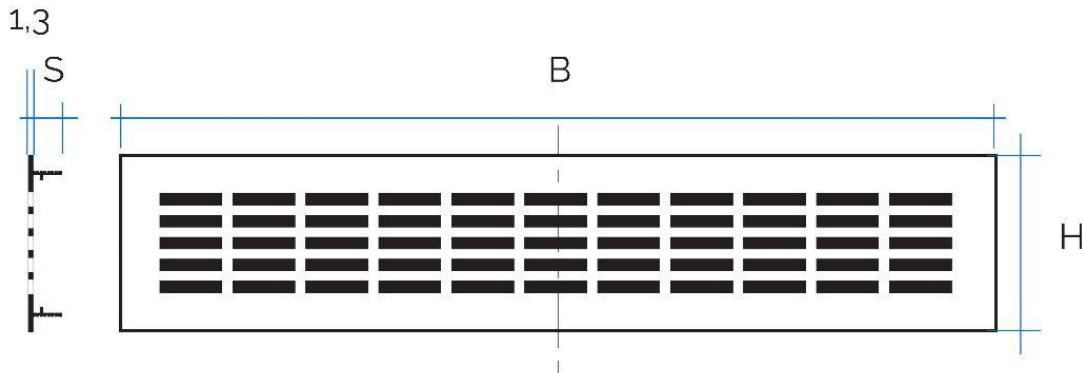

Aluminium rectangular grilles for recessed mounting

Item	BxH mm	S mm	Hole mm	Pass Air cm²
GF488AL	400x80	15	368x66	90
GF488BR	400x80	15	368x66	90

Description: Recessed mounting rectangular ventilation grille

Material: Metal

Colour: GF488AL : Anodized aluminium
GF488BR : Bronze anodized aluminium

Features: Recessed mounting rectangular metal ventilation grille, including adjustable air flow.
It can be installed both indoors and outdoors.