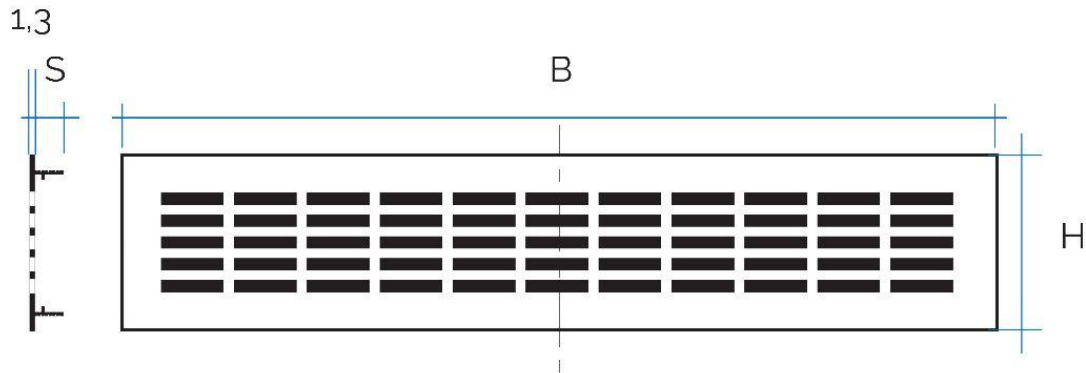

Aluminium rectangular grilles for recessed mounting

= Compatible with saline environments

Item	BxH mm	S mm	Hole mm	Pass Air cm²
GF410AL	400x100	15	368x86	108
GF410OR	400x100	15	368x86	108
GF410B	400x100	15	368x86	108
GF410M	400x100	15	368x86	108

Description: Recessed mounting rectangular ventilation grille

Material: Metal

Colour:
GF410AL : Anodized aluminium
GF410OR : Gold anodized aluminium
GF410B : White painted aluminium
GF410M : Brown painted aluminium

Features: Recessed mounting rectangular metal ventilation grille, including adjustable air flow. It can be installed both indoors and outdoors.