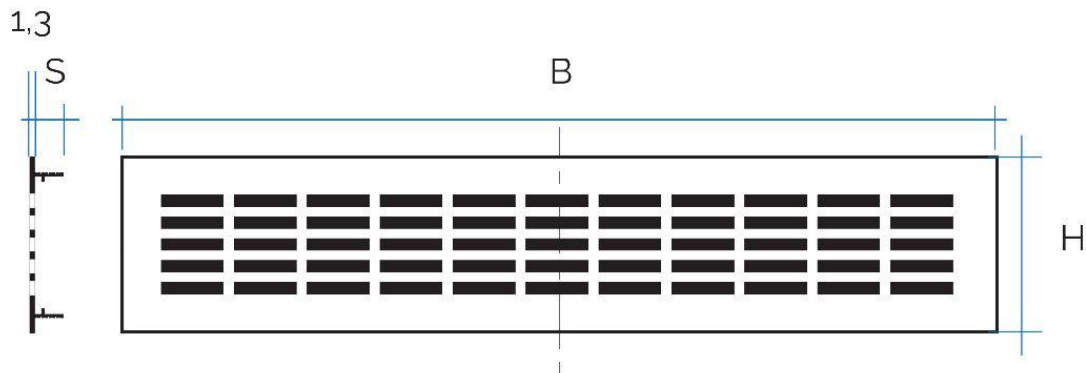

Aluminium rectangular grilles for recessed mounting

= Compatible with saline environments

Item	BxH mm	S mm	Hole mm	Pass Air cm²
GF310AL	300x100	15	268x86	79
GF310B	300x100	15	268x86	79

Description: Recessed mounting rectangular ventilation grille

Material: Metal

Colour: GF310AL : Anodized aluminium
GF310B : White painted aluminium

Features: Recessed mounting rectangular metal ventilation grille, including adjustable air flow. It can be installed both indoors and outdoors.