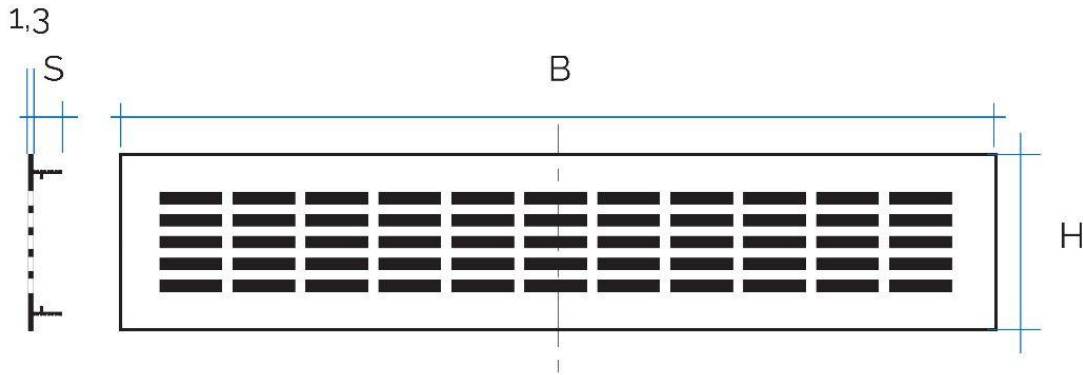

Aluminium rectangular grilles for recessed mounting

= Compatible with saline environments

Item	BxH mm	S mm	Hole mm	Pass Air cm²
GF508AL	500x80	15	468x66	98
GF508OR	500x80	15	468x66	98
GF508B	500x80	15	468x66	98
GF508M	500x80	15	468x66	98

Description: Recessed mounting rectangular ventilation grille

Material: Metal

Colour:
GF508AL : Anodized aluminium
GF508OR : Gold anodized aluminium
GF508B : White painted aluminium
GF508M : Brown painted aluminium

Features: Recessed mounting rectangular metal ventilation grille, including adjustable air flow. It can be installed both indoors and outdoors.