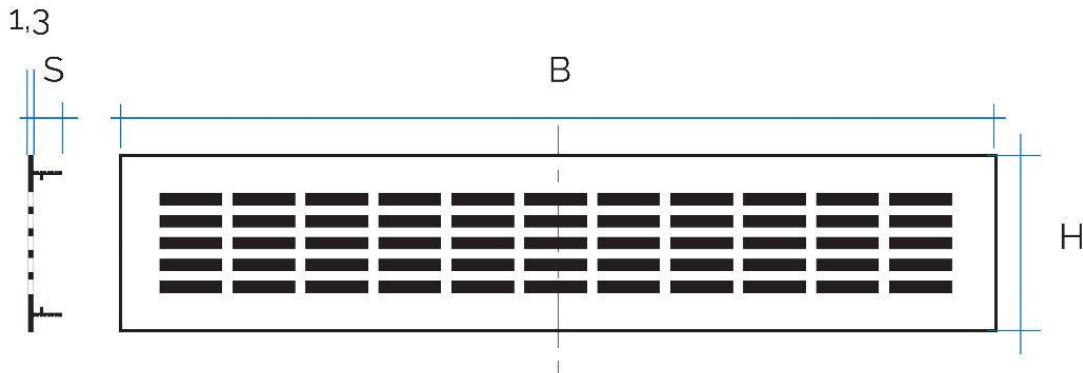

Aluminium rectangular grilles for recessed mounting

Item	BxH mm	S mm	Hole mm	Pass Air cm²
GF388AL	380x80	15	348x66	60
GF388BR	380x80	15	348x66	60

Description: Recessed mounting rectangular ventilation grille

Material: Metal

Colour: GF388AL : Anodized aluminium
GF388BR : Bronze anodized aluminium

Features: Recessed mounting rectangular metal ventilation grille, including adjustable air flow.
It can be installed both indoors and outdoors.