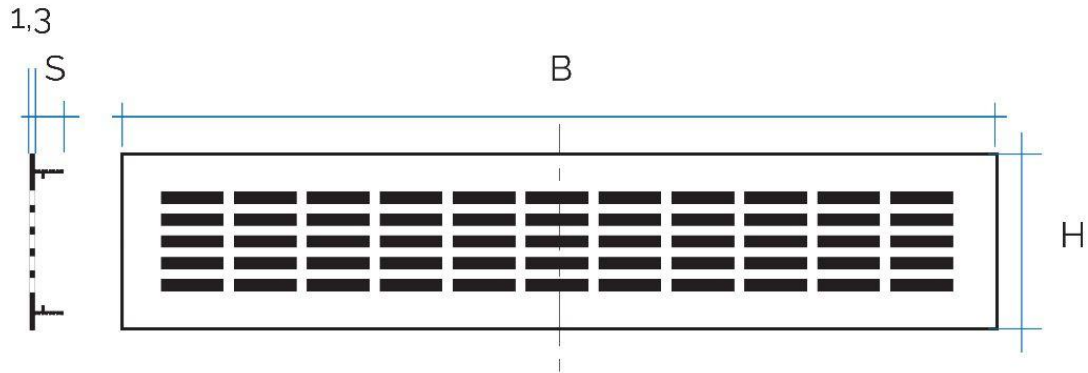

Aluminium rectangular grilles for recessed mounting

= Compatible with saline environments

Item	BxH mm	S mm	Hole mm	Pass Air cm²
GF608AL	600x80	15	568x66	120
GF608OR	600x80	15	568x66	120
GF608B	600x80	15	568x66	120
GF608M	600x80	15	568x66	120

Description: Recessed mounting rectangular ventilation grille

Material: Metal

Colour:
GF608AL : Anodized aluminium
GF608OR : Gold anodized aluminium
GF608B : White painted aluminium
GF608M : Brown painted aluminium

Features: Recessed mounting rectangular metal ventilation grille, including adjustable air flow. It can be installed both indoors and outdoors.