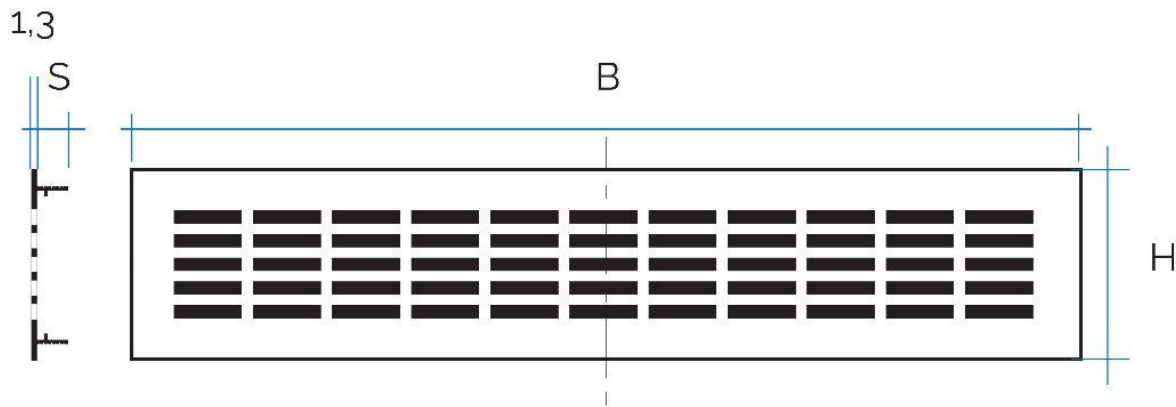

Aluminium rectangular grilles for recessed mounting

= Compatible with saline environments

Item	BxH mm	S mm	Hole mm	Pass Air cm²
GF408AL	400x80	15	368x66	75
GF408OR	400x80	15	368x66	75
GF408B	400x80	15	368x66	75
GF408M	400x80	15	368x66	75

Description: Recessed mounting rectangular ventilation grille

Material: Metal

Colour:
GF408AL : Anodized aluminium
GF408OR : Gold anodized aluminium
GF408B : White painted aluminium
GF408M : Brown painted aluminium

Features: Recessed mounting rectangular metal ventilation grille, including adjustable air flow. It can be installed both indoors and outdoors.