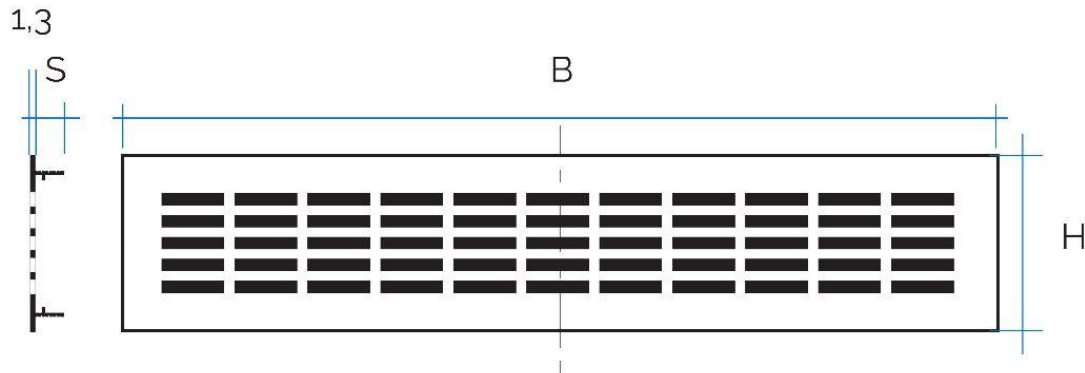

Aluminium rectangular grilles for recessed mounting

Item	BxH mm	S mm	Hole mm	Pass Air cm²
GF486AL	480x60	15	448x46	50
GF486BR	480x60	15	448x46	50

Description: Recessed mounting rectangular ventilation grille

Material: Metal

Colour: GF486AL : Anodized aluminium
GF486BR : Bronze anodized aluminium

Features: Recessed mounting rectangular metal ventilation grille, including adjustable air flow.
It can be installed both indoors and outdoors.