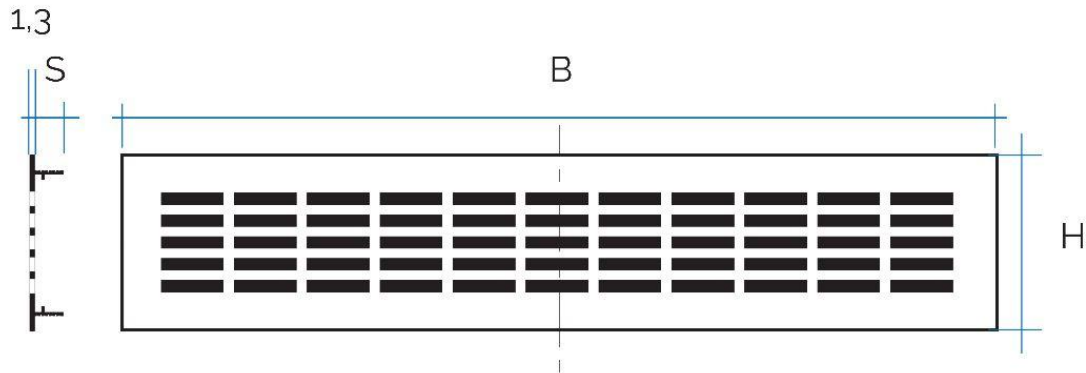

Aluminium rectangular grilles for recessed mounting

= Compatible with saline environments

Item	BxH mm	S mm	Hole mm	Pass Air cm²
GF610AL	600x100	15	568x86	167
GF610OR	600x100	15	568x86	167
GF610B	600x100	15	568x86	167
GF610M	600x100	15	568x86	167

Description: Recessed mounting rectangular ventilation grille

Material: Metal

Colour:
GF610AL : Anodized aluminium
GF610OR : Gold anodized aluminium
GF610B : White painted aluminium
GF610M : Brown painted aluminium

Features: Recessed mounting rectangular metal ventilation grille, including adjustable air flow. It can be installed both indoors and outdoors.