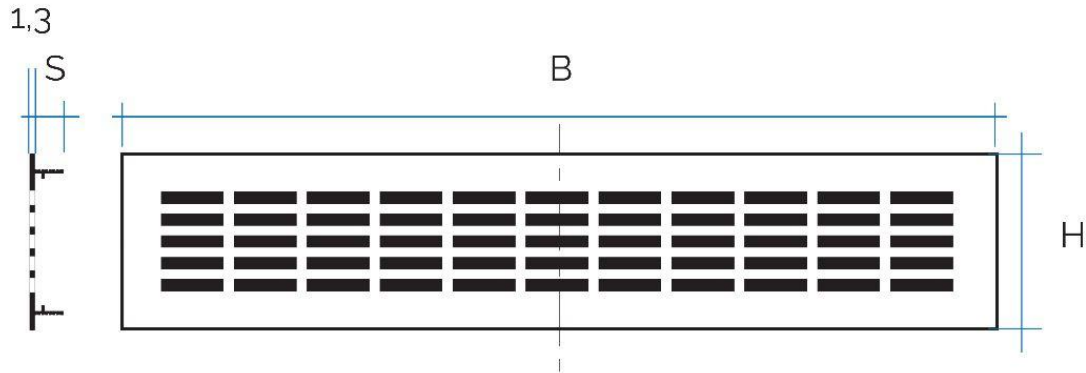

Aluminium rectangular grilles for recessed mounting

= Compatible with saline environments

Item	BxH mm	S mm	Hole mm	Pass Air cm²
GF510AL	500x100	15	468x86	137
GF510OR	500x100	15	468x86	137
GF510B	500x100	15	468x86	137
GF510M	500x100	15	468x86	137

Description: Recessed mounting rectangular ventilation grille

Material: Metal

Colour:
GF510AL : Anodized aluminium
GF510OR : Gold anodized aluminium
GF510B : White painted aluminium
GF510M : Brown painted aluminium

Features: Recessed mounting rectangular metal ventilation grille, including adjustable air flow. It can be installed both indoors and outdoors.