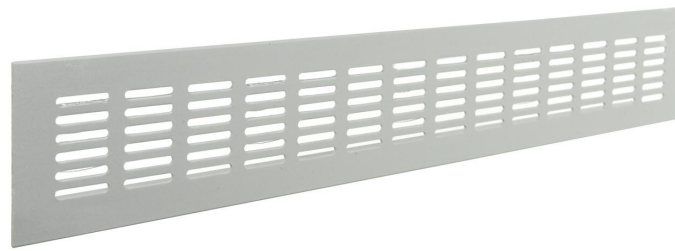

Aluminium rectangular grilles for recessed mounting

= Compatible with saline environments

Item	BxH mm	S mm	Hole mm	Pass Air cm²
GF386AL	380x60	15	348x46	40
GF386BR	380x60	15	348x46	40
GF386B	380x60	15	348x46	40

Description: Recessed mounting rectangular ventilation grille

Material: Metal

Colour:
GF386AL : Anodized aluminium
GF386BR : Bronze anodized aluminium
GF386B : White painted aluminium

Features: Recessed mounting rectangular metal ventilation grille, including adjustable air flow. It can be installed both indoors and outdoors.