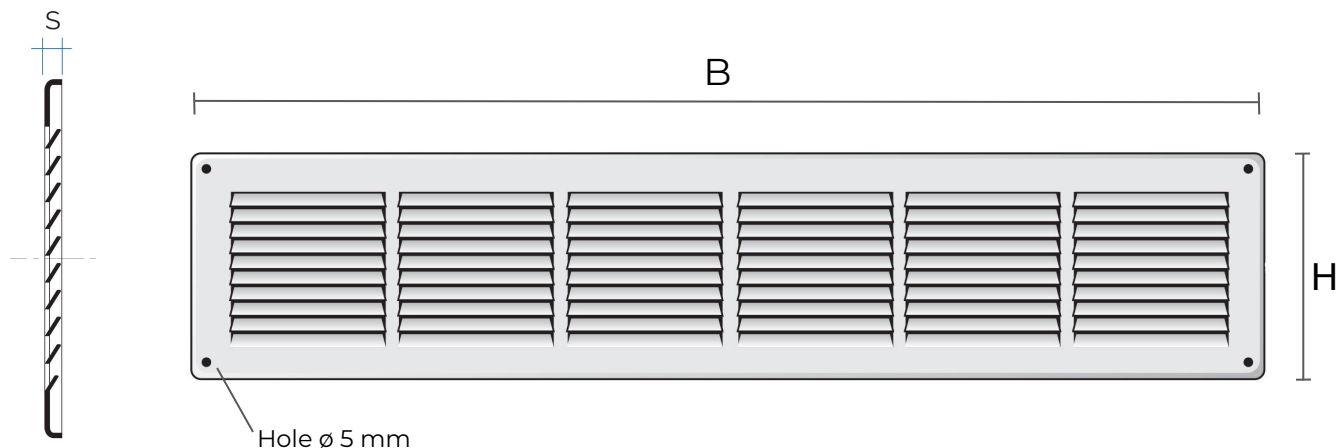

Surface-mounted metal grilles to screw

 = Compatible with saline environments

Item	Colour	BxH mm	S mm	Pass Air cm ²	Insect screen
GIN6014	inox 430	640x140	5	240	
GRA6014	copper	640x140	5	240	
 GAL6014	silver alu.	640x140	5	240	
GIN6014R	inox 430	640x140	5	240	✓
GRA6014R	copper	640x140	5	240	✓
 GAL6014R	silver alu.	640x140	5	240	✓

Description: Surface-mounted rectangular ventilation grille

Material: Metal

Features: Rectangular metal ventilation grille, to be surface mounted with screws and plugs, including insect screen. Distance between holes 615x115 mm. It can be installed both indoors and outdoors.